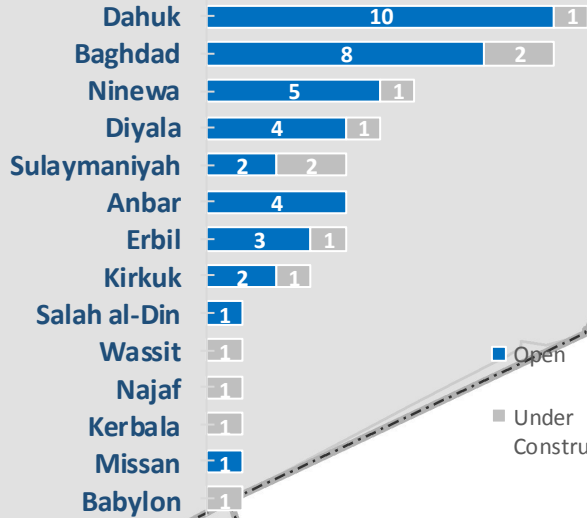

IRAQ: CCCM Settlement Status Map

- 16 Jul 2015

CCCM Cluster - IRAQ

IM

CCCM CLUSTER
www.cccmcluster.org

IDP camps distribution

IDP collective centres distribution

TURKEY

Dahuk

Ninewa

Erbil

Kirkuk

Sulaymaniyah

Salah Al-Din

Diyala

IRAQ

Kerbala

Babil

Wassit

Qadisiyah

Najaf

Thi-Qar

Missan

Basrah

Muthanna

SAUDI ARABIA

Partners

For more info: John Young - young@unhcr.org

visit our website: <https://www.humanitarianresponse.info/operations/iraq/camp-coordination-management-cccm>

Key figures

- 3.1 million total estimated IDPs
- 312,220 individuals in settlements in Iraq
- +0.2% IDP increase during last month in camps
- 216,769 individuals in settlements in KR-I
- 102 IDP open settlements
- 13 IDP settlements under construction
- 327,154 planned capacity in camps