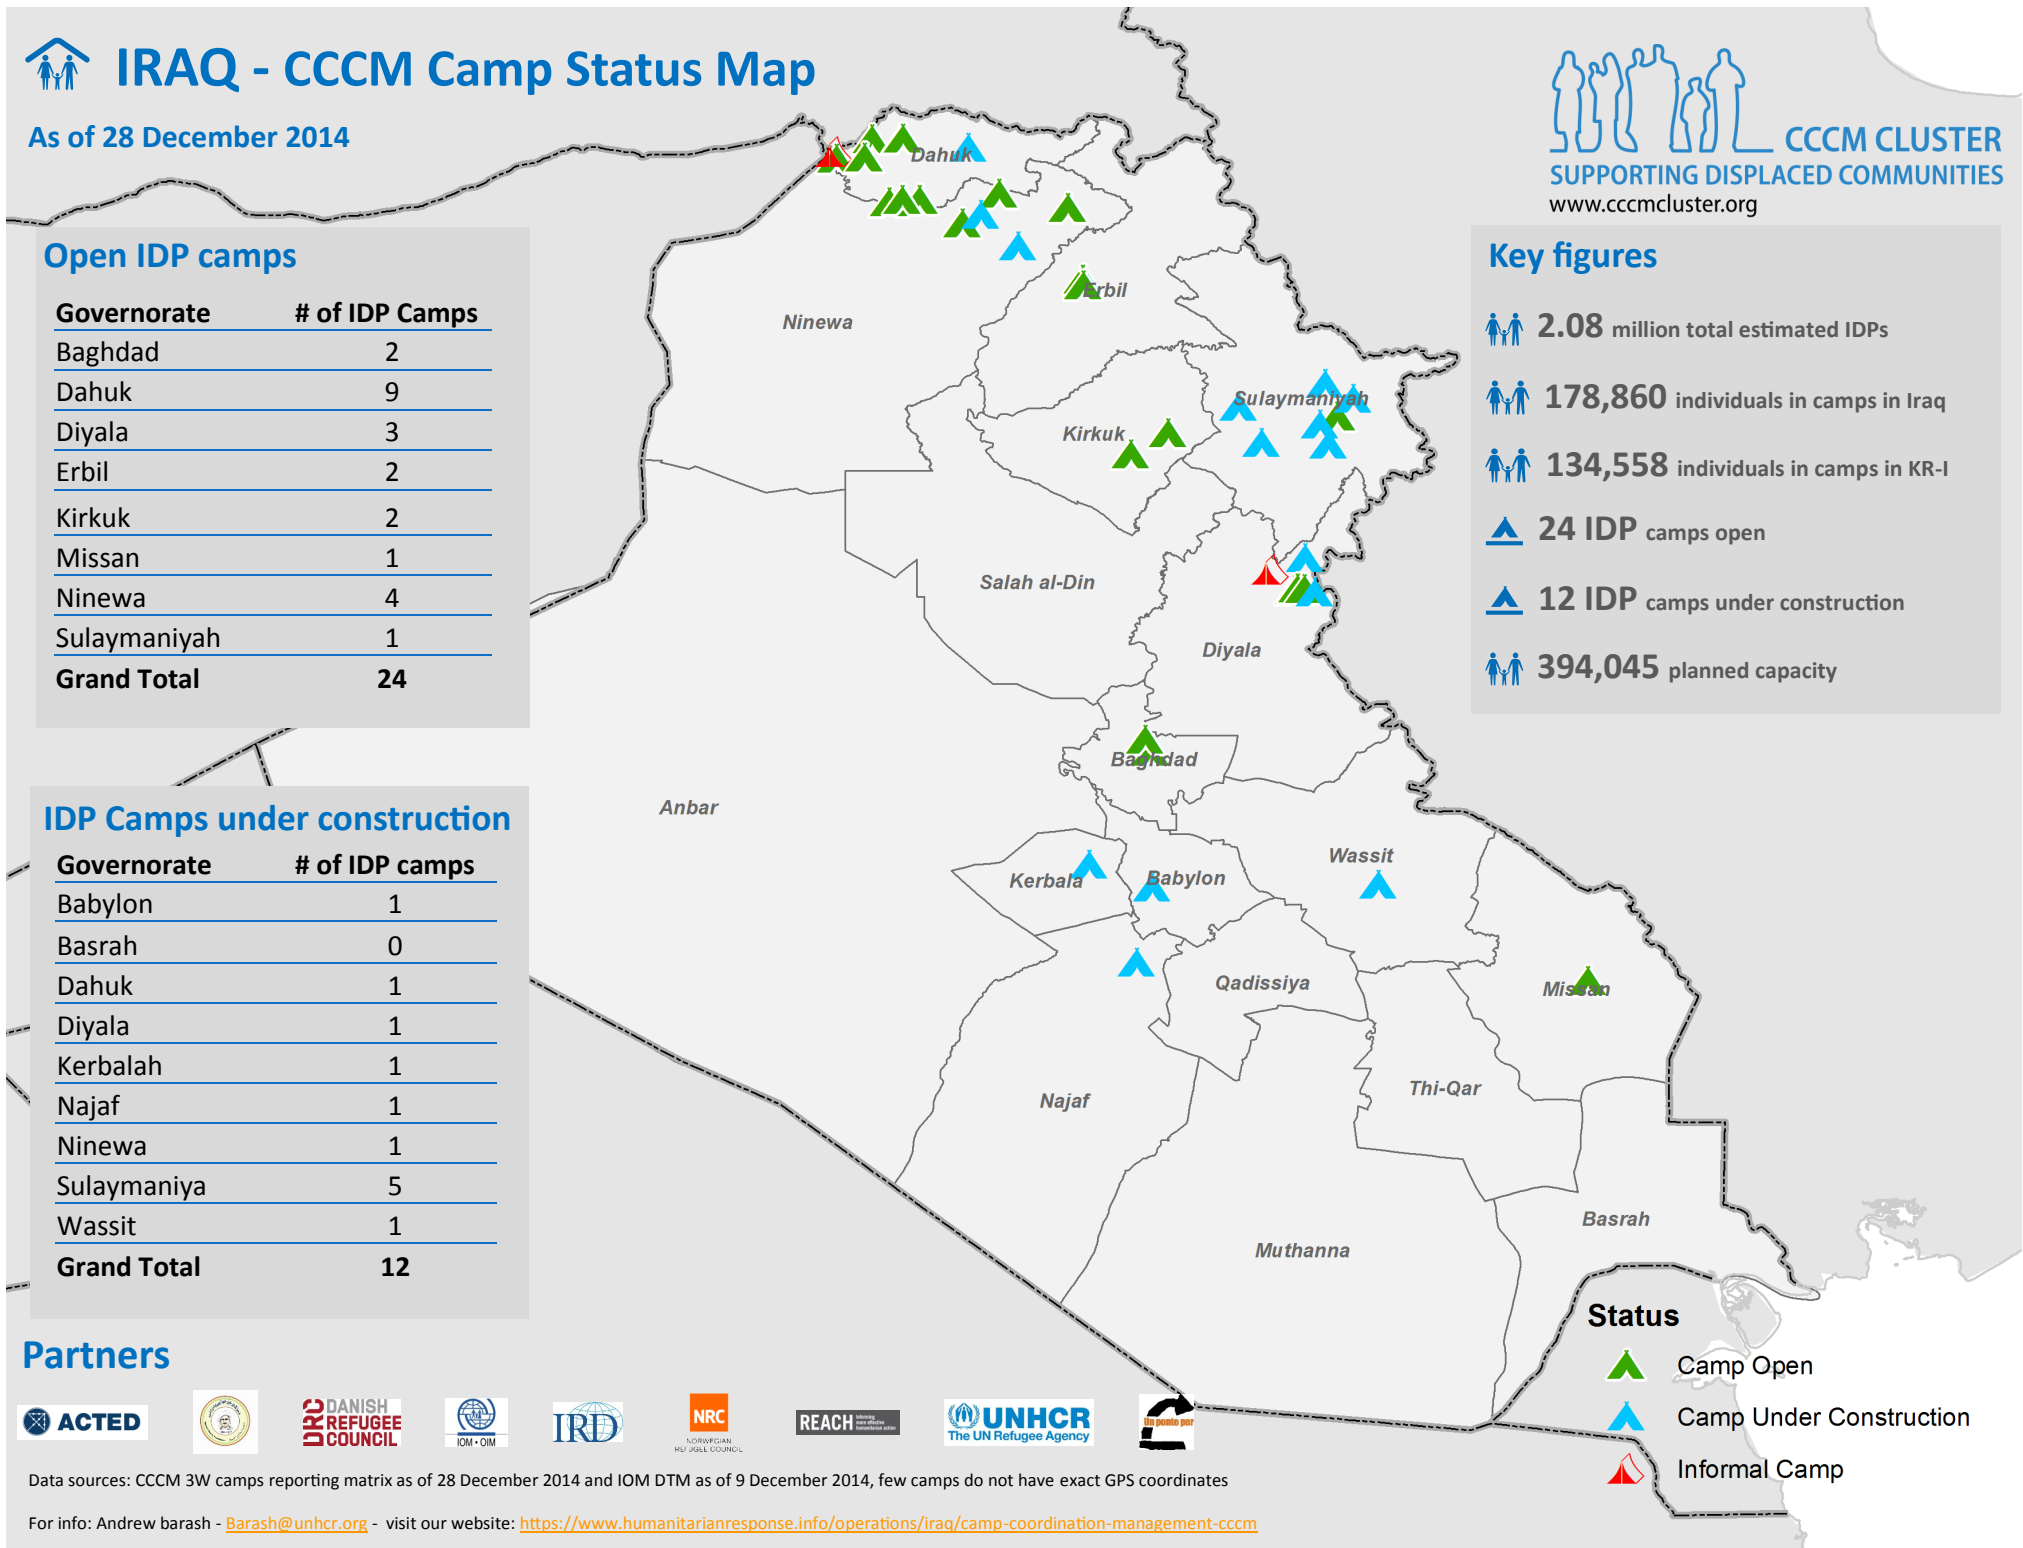

IRAQ - CCCM Camp Status Map

As of 28 December 2014

CCCM CLUSTER
SUPPORTING DISPLACED COMMUNITIES
www.cccmcluster.org

Open IDP camps

Governorate	# of IDP Camps
Baghdad	2
Dahuk	9
Diyala	3
Erbil	2
Kirkuk	2
Missan	1
Ninewa	4
Sulaymaniyah	1
Grand Total	24

IDP Camps under construction

Governorate	# of IDP camps
Babylon	1
Basrah	0
Dahuk	1
Diyala	1
Kerbalah	1
Najaf	1
Ninewa	1
Sulaymaniya	5
Wassit	1
Grand Total	12

Key figures

- 2.08** million total estimated IDPs
- 178,860** individuals in camps in Iraq
- 134,558** individuals in camps in KR-I
- 24** IDP camps open
- 12** IDP camps under construction
- 394,045** planned capacity

Partners

Status

- Camp Open
- Camp Under Construction
- Informal Camp

Data sources: CCCM 3W camps reporting matrix as of 28 December 2014 and IOM DTM as of 9 December 2014, few camps do not have exact GPS coordinates