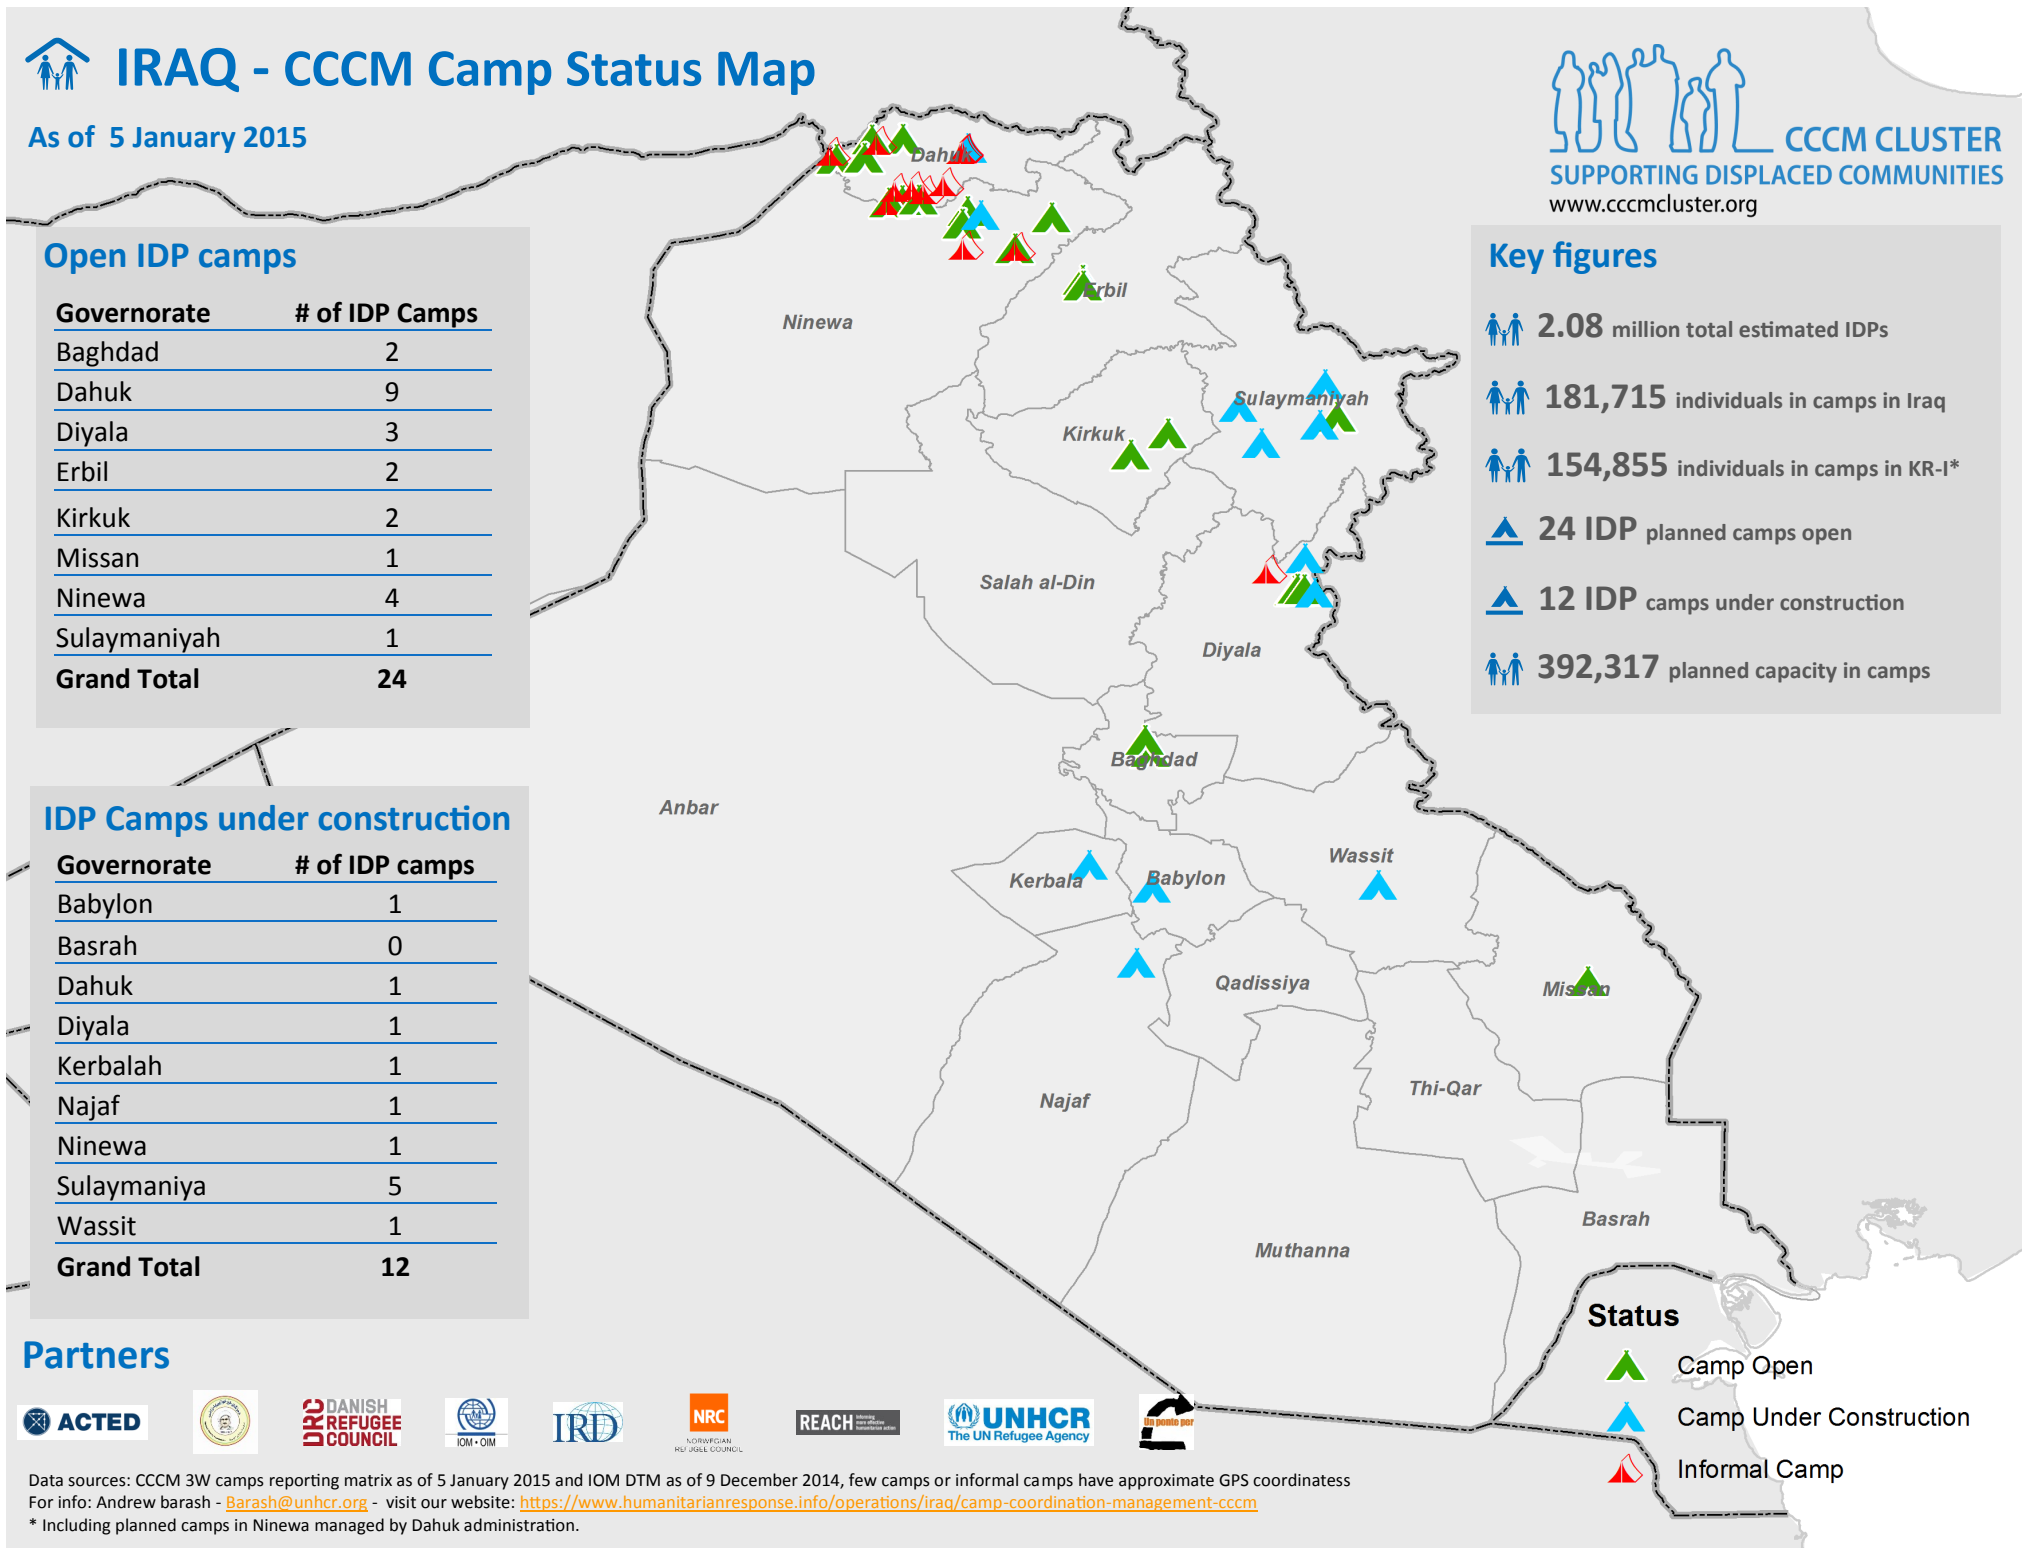

IRAQ - CCCM Camp Status Map

As of 5 January 2015

CCCM CLUSTER
SUPPORTING DISPLACED COMMUNITIES
www.cccmcluster.org

Open IDP camps

Governorate	# of IDP Camps
Baghdad	2
Dahuk	9
Diyala	3
Erbil	2
Kirkuk	2
Missan	1
Ninewa	4
Sulaymaniyah	1
Grand Total	24

IDP Camps under construction

Governorate	# of IDP camps
Babylon	1
Basrah	0
Dahuk	1
Diyala	1
Kerbalah	1
Najaf	1
Ninewa	1
Sulaymaniya	5
Wassit	1
Grand Total	12

Key figures

- 2.08** million total estimated IDPs
- 181,715** individuals in camps in Iraq
- 154,855** individuals in camps in KR-I*
- 24** IDP planned camps open
- 12** IDP camps under construction
- 392,317** planned capacity in camps

Partners

Status

- Camp Open
- Camp Under Construction
- Informal Camp

Data sources: CCCM 3W camps reporting matrix as of 5 January 2015 and IOM DTM as of 9 December 2014, few camps or informal camps have approximate GPS coordinates
For info: Andrew barash - Barash@unhcr.org - visit our website: <https://www.humanitarianresponse.info/operations/iraq/camp-coordination-management-ccm>

* Including planned camps in Ninewa managed by Dahuk administration.