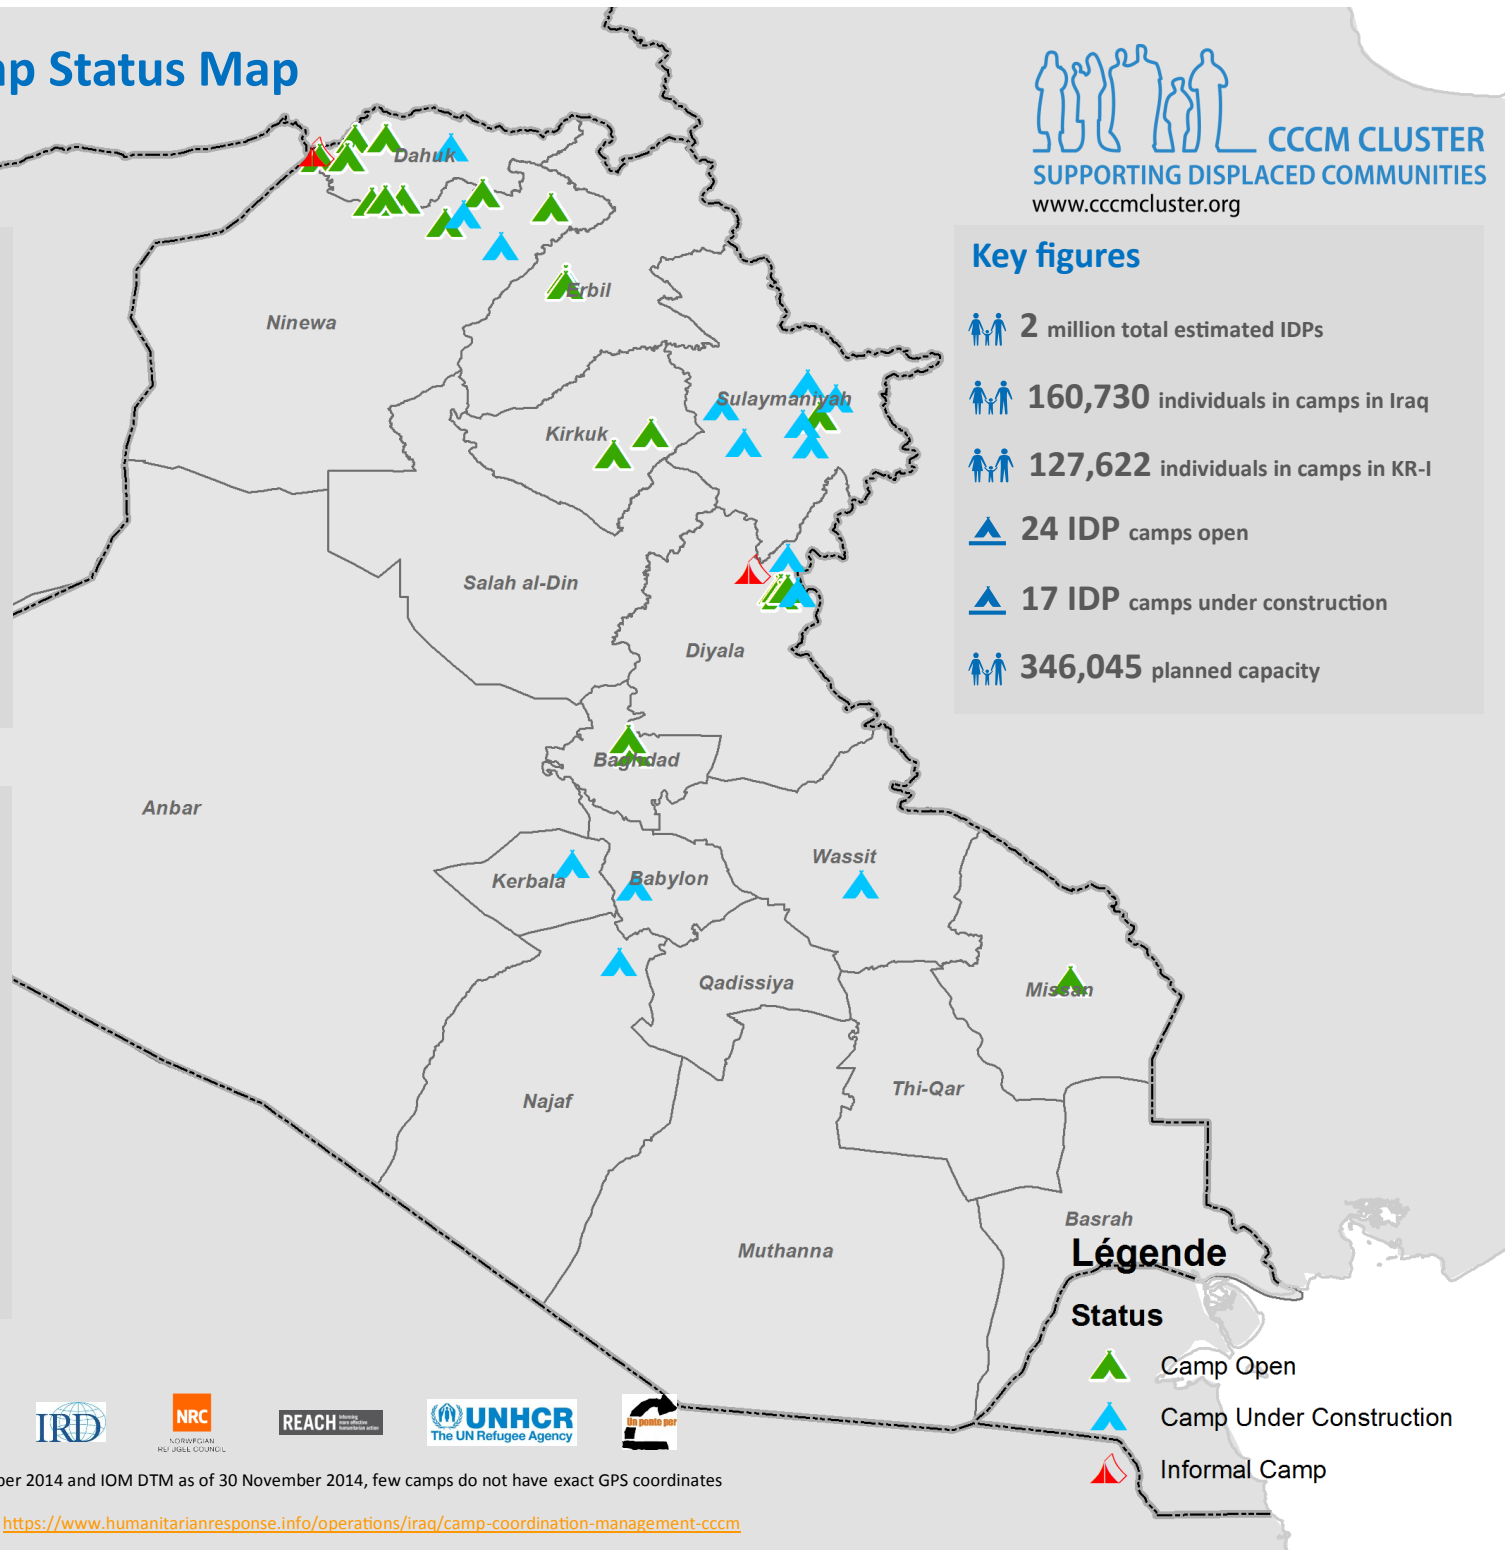

IRAQ - CCCM Camp Status Map

As of 14 December 2014

CCCM CLUSTER
SUPPORTING DISPLACED COMMUNITIES
www.cccmcluster.org

Open IDP camps

| Governorate | # of IDP Camps |
|--------------------|----------------|
| Baghdad | 2 |
| Dahuk | 9 |
| Diyala | 4 |
| Erbil | 2 |
| Kirkuk | 2 |
| Missan | 1 |
| Ninewa | 3 |
| Sulaymaniyah | 1 |
| Grand Total | 24 |

IDP Camps under construction

| Governorate | # of IDP camps |
|--------------------|----------------|
| Babylon | 1 |
| Basrah | 0 |
| Dahuk | 1 |
| Diyala | 3 |
| Kerbalah | 1 |
| Najaf | 1 |
| Ninewa | 2 |
| Sulaymaniya | 7 |
| Wassit | 1 |
| Grand Total | 17 |

Key figures

- 2 million total estimated IDPs
- 160,730 individuals in camps in Iraq
- 127,622 individuals in camps in KR-I
- 24 IDP camps open
- 17 IDP camps under construction
- 346,045 planned capacity

Légende

Status

- Camp Open
- Camp Under Construction
- Informal Camp

Partners

Data sources: CCCM 3W camps reporting matrix as of 14 December 2014 and IOM DTM as of 30 November 2014, few camps do not have exact GPS coordinates