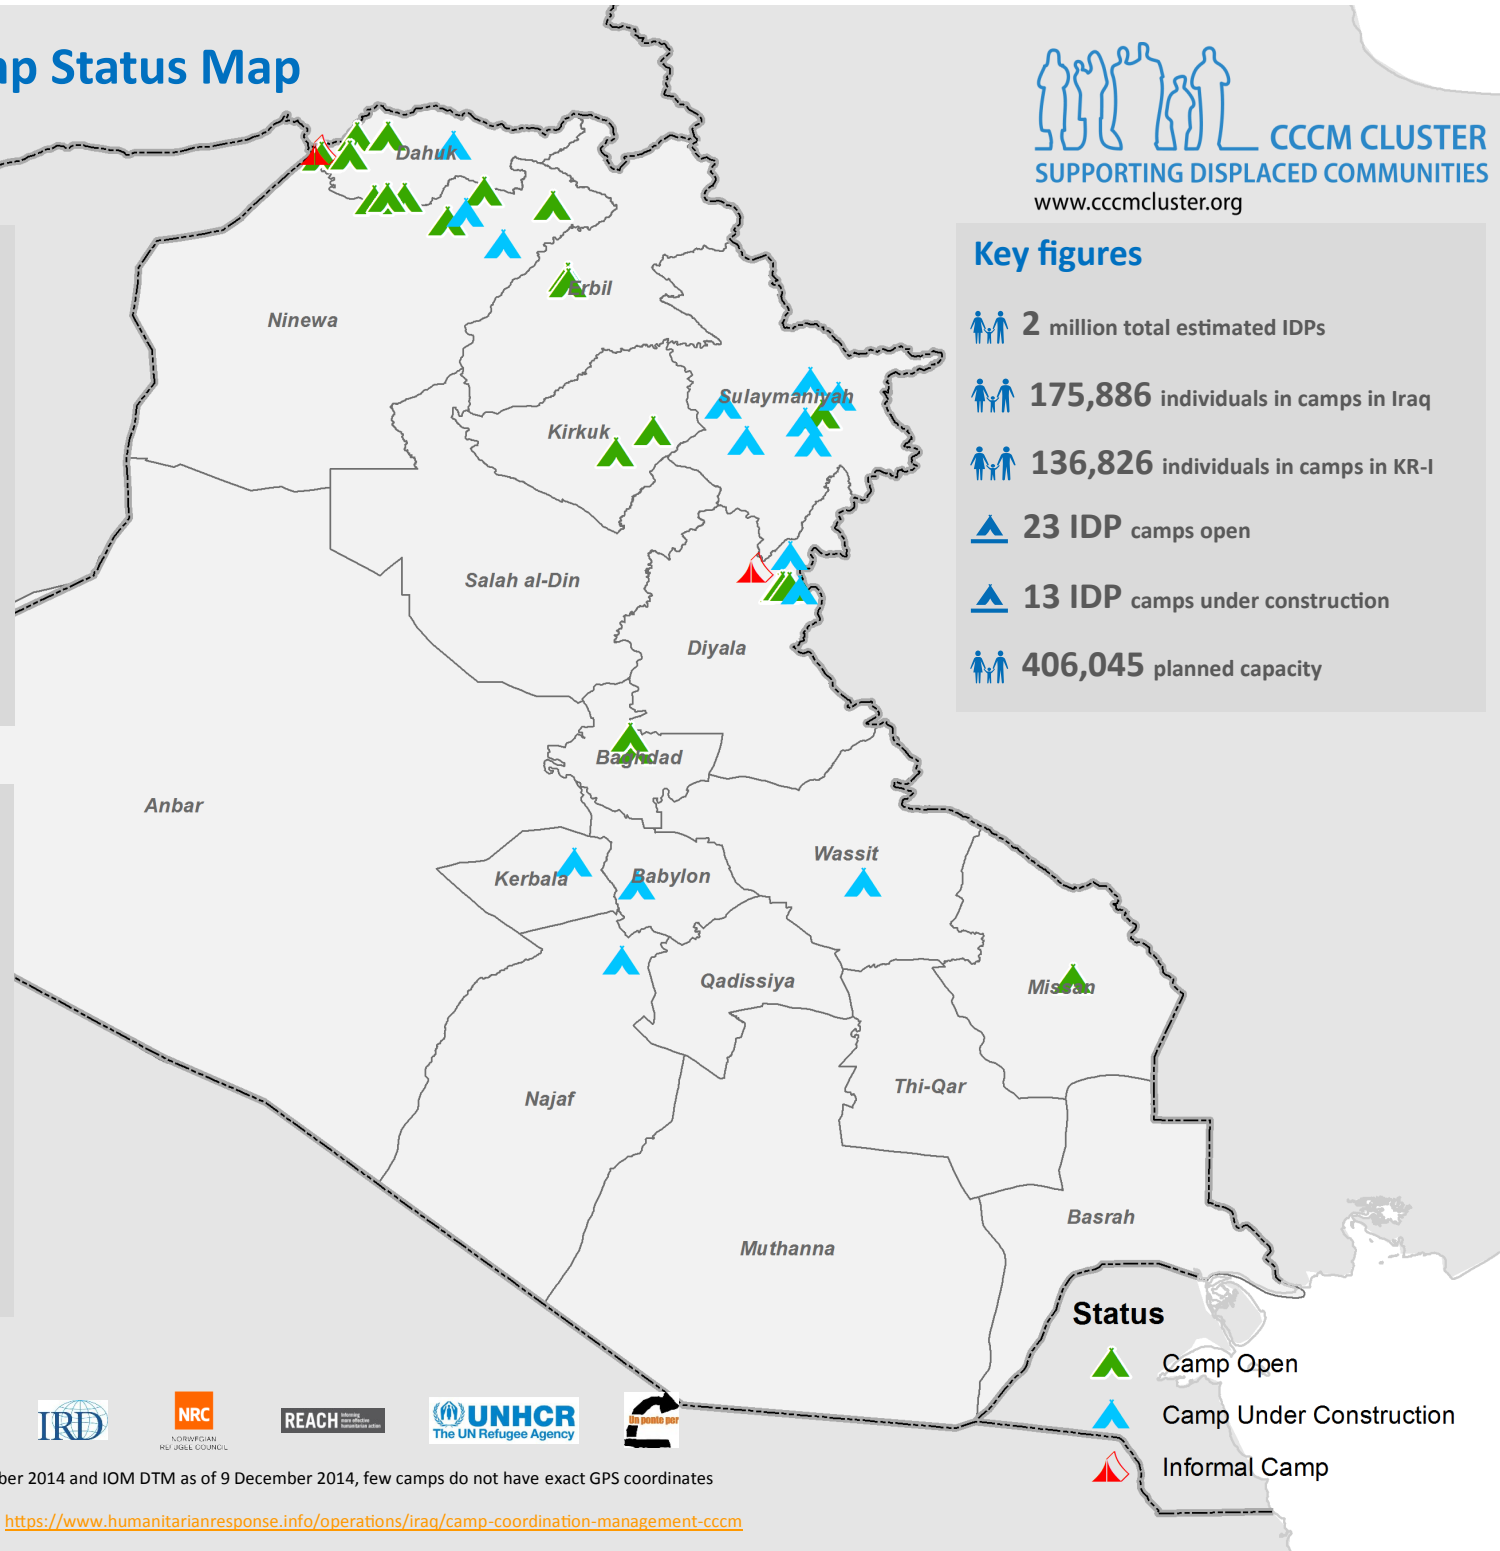

IRAQ - CCCM Camp Status Map

As of 21 December 2014

CCCM CLUSTER
SUPPORTING DISPLACED COMMUNITIES
www.cccmcluster.org

Open IDP camps

Governorate	# of IDP Camps
Baghdad	2
Dahuk	9
Diyala	3
Erbil	2
Kirkuk	2
Missan	1
Ninewa	3
Sulaymaniyah	1
Grand Total	23

IDP Camps under construction

Governorate	# of IDP camps
Babylon	1
Basrah	0
Dahuk	1
Diyala	1
Kerbalah	1
Najaf	1
Ninewa	2
Sulaymaniya	7
Wassit	1
Grand Total	15

Key figures

- 2 million total estimated IDPs
- 175,886 individuals in camps in Iraq
- 136,826 individuals in camps in KR-I
- 23 IDP camps open
- 13 IDP camps under construction
- 406,045 planned capacity

Partners

Status

- Camp Open
- Camp Under Construction
- Informal Camp

Data sources: CCCM 3W camps reporting matrix as of 21 December 2014 and IOM DTM as of 9 December 2014, few camps do not have exact GPS coordinates