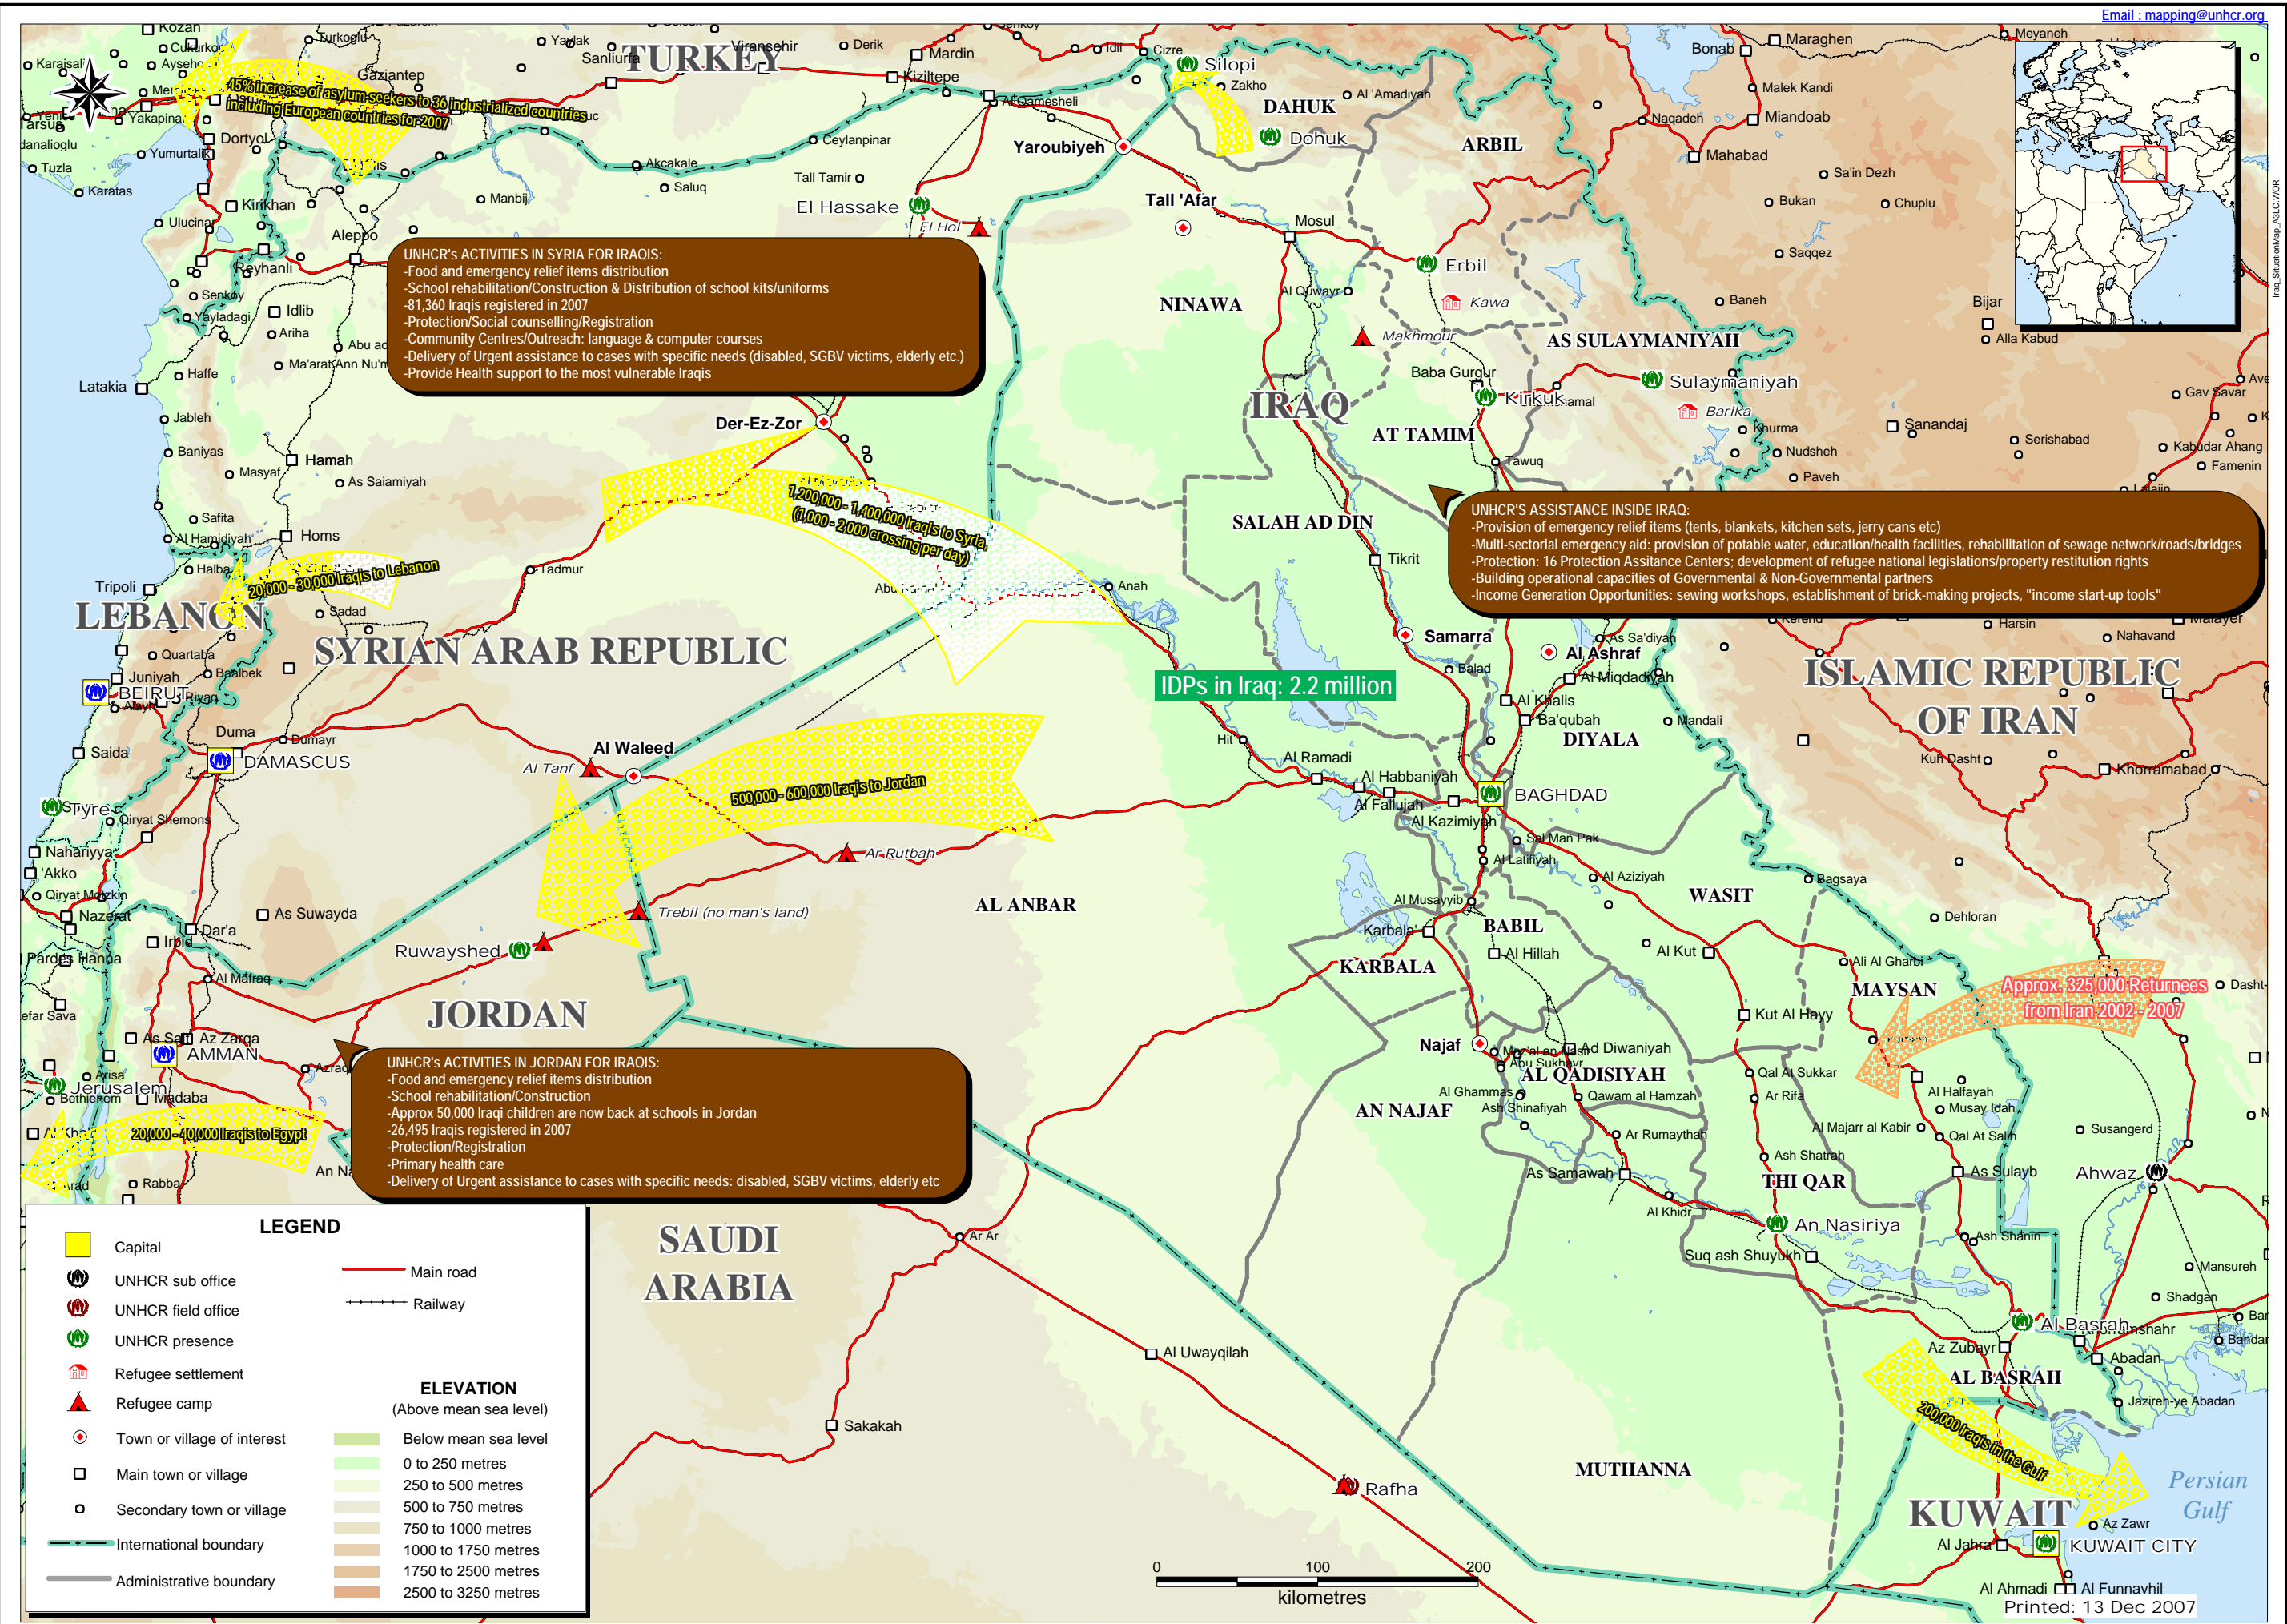

Email: mapping@unhcr.org

UNHCR's ACTIVITIES IN SYRIA FOR IRAQIS:
 -Food and emergency relief items distribution
 -School rehabilitation/Construction & Distribution of school kits/uniforms
 -81,360 Iraqis registered in 2007
 -Protection/Social counselling/Registration
 -Community Centres/Outreach: language & computer courses
 -Delivery of Urgent assistance to cases with specific needs (disabled, SGBV victims, elderly etc.)
 -Provide Health support to the most vulnerable Iraqis

UNHCR's ASSISTANCE INSIDE IRAQ:
 -Provision of emergency relief items (tents, blankets, kitchen sets, jerry cans etc)
 -Multi-sectorial emergency aid: provision of potable water, education/health facilities, rehabilitation of sewage network/roads/bridges
 -Protection: 16 Protection Assistance Centers; development of refugee national legislations/property restitution rights
 -Building operational capacities of Governmental & Non-Governmental partners
 -Income Generation Opportunities: sewing workshops, establishment of brick-making projects, "income start-up tools"

UNHCR's ACTIVITIES IN JORDAN FOR IRAQIS:
 -Food and emergency relief items distribution
 -School rehabilitation/Construction
 -Approx 50,000 Iraqi children are now back at schools in Jordan
 -26,495 Iraqis registered in 2007
 -Protection/Registration
 -Primary health care
 -Delivery of Urgent assistance to cases with specific needs: disabled, SGBV victims, elderly etc

LEGEND

	Capital		Main road
	UNHCR sub office		Railway
	UNHCR field office		UNHCR presence
	UNHCR presence		Refugee settlement
	Refugee settlement		Refugee camp
	Refugee camp		Town or village of interest
	Town or village of interest		Main town or village
	Main town or village		Secondary town or village
	Secondary town or village		International boundary
	International boundary		Administrative boundary