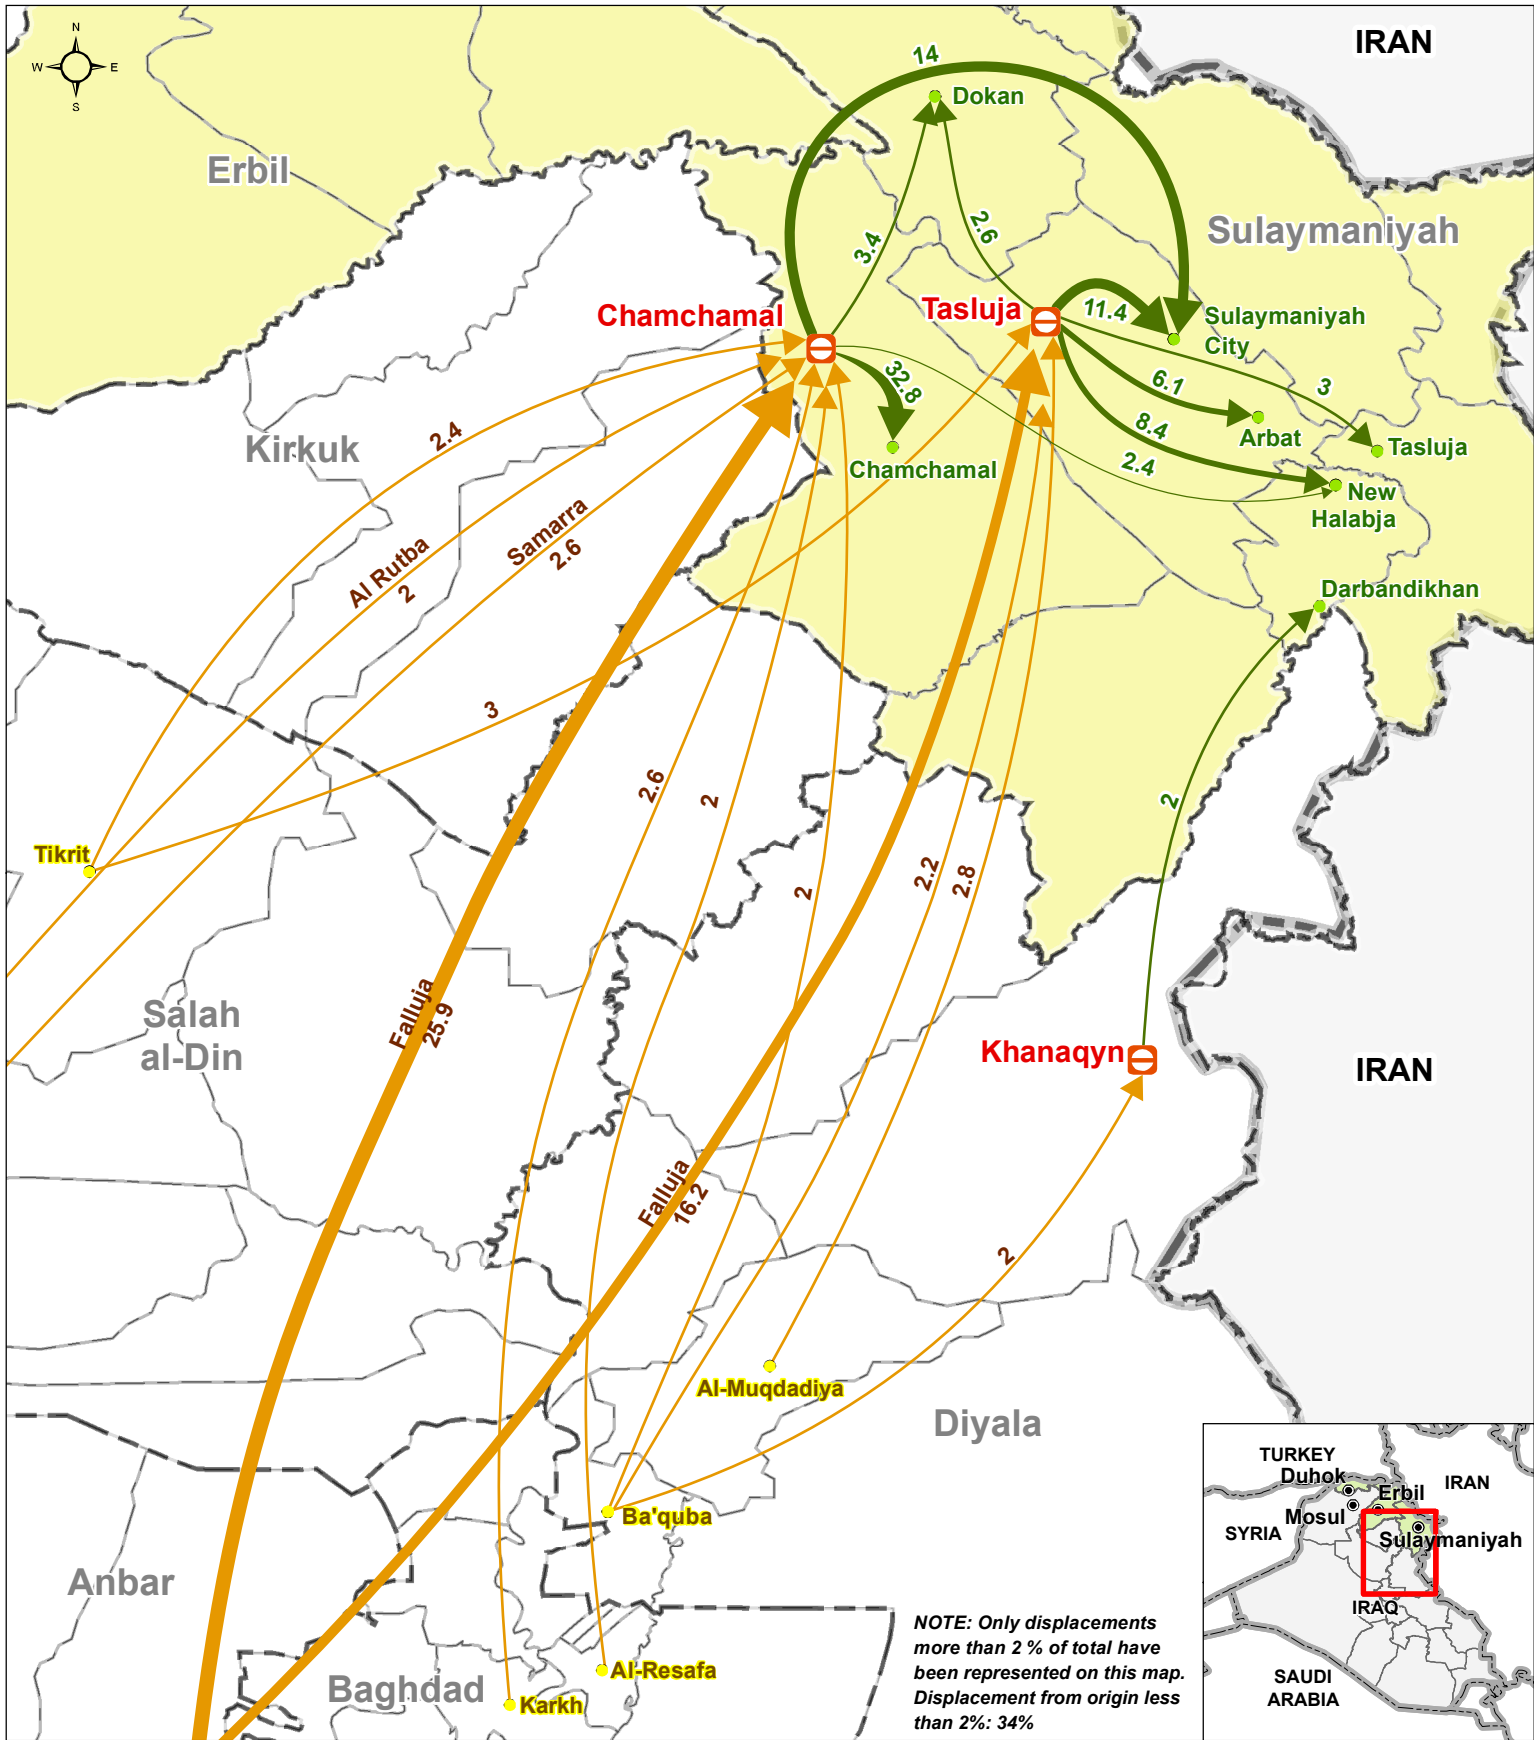

IRAQ - Kurdistan Region of Iraq

Primary Displacements of IDPs to Sulaymaniyah Governorate - 13 to 24 July 2014

For Humanitarian Purposes Only
Production date: 26 August 2014

Orange arrow: District of Origin of Households hosted in Sulaymaniyah Governorate (% of total)

Green arrow: Households Crossing to Sulaymaniyah Governorate via Entry Point (% of total)

Yellow circle: City of origin

Green circle: Assessed location

Red circle with cross: Entry point

Grey outline: Country borders

Light grey outline: Governorate borders

White outline: District borders

Yellow outline: KRI governorates

Assessment - REACH Initiative
Administrative boundaries: GADM/OCHA/HIC 2011
Projection: GCS WGS 1984
Contact: iraq@reach-initiative.org
File: IRQ_MOV_Suli_GOVDisp_A4_24AUG2014

Note: Data, designations and boundaries contained on this map are not warranted to be error-free and do not imply acceptance by the REACH partners, associates or donors