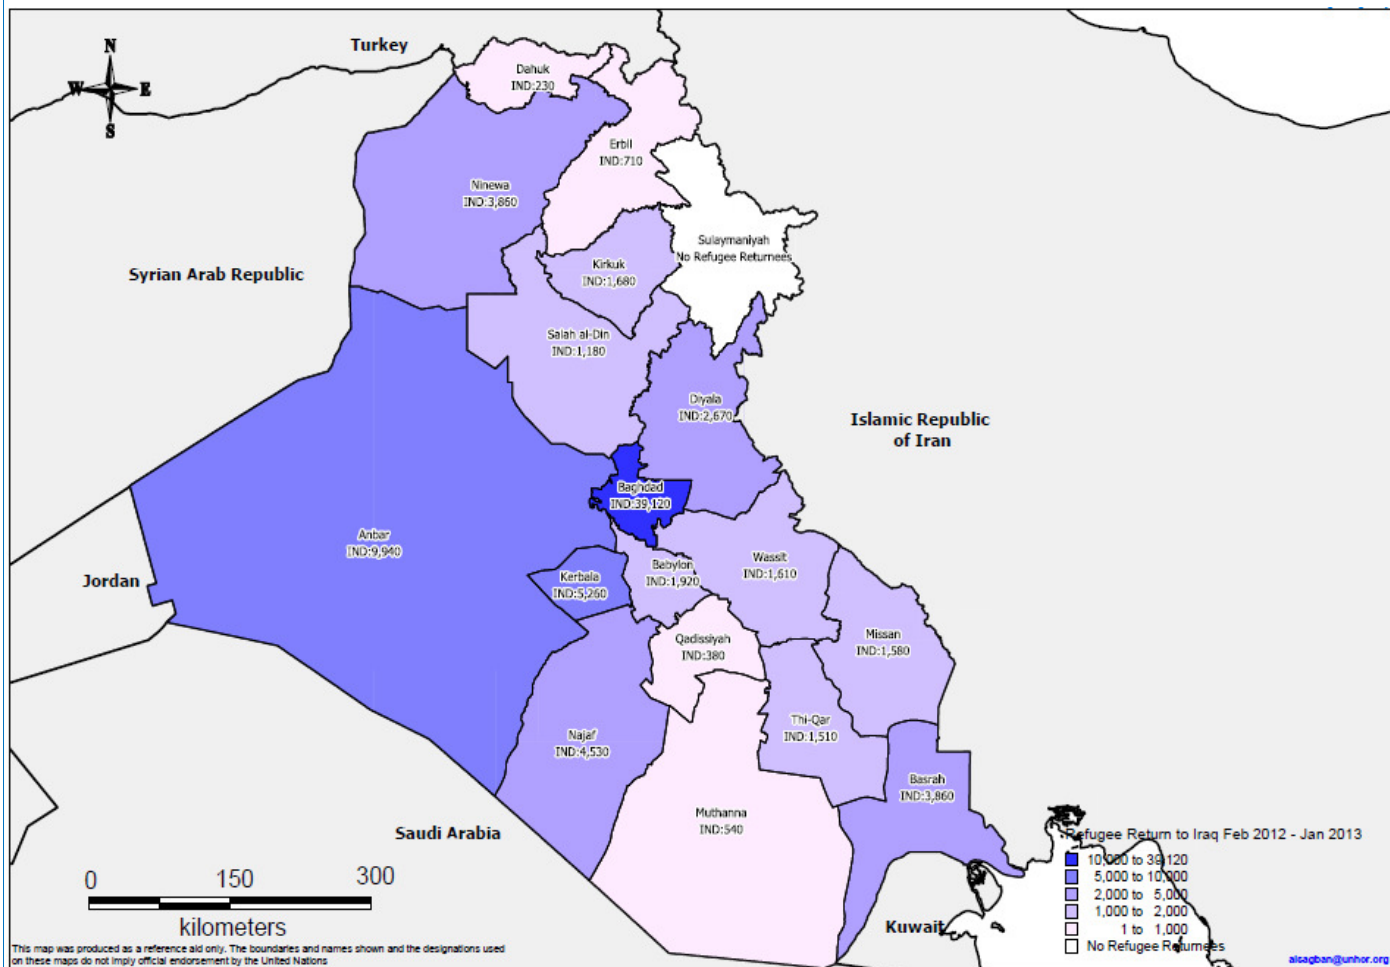

13. Map: Registered Refugee Return to Iraq, February 2012 – January 2013

14. Map: Registered Refugee Return to Baghdad Governorate, February 2012 – January 2013