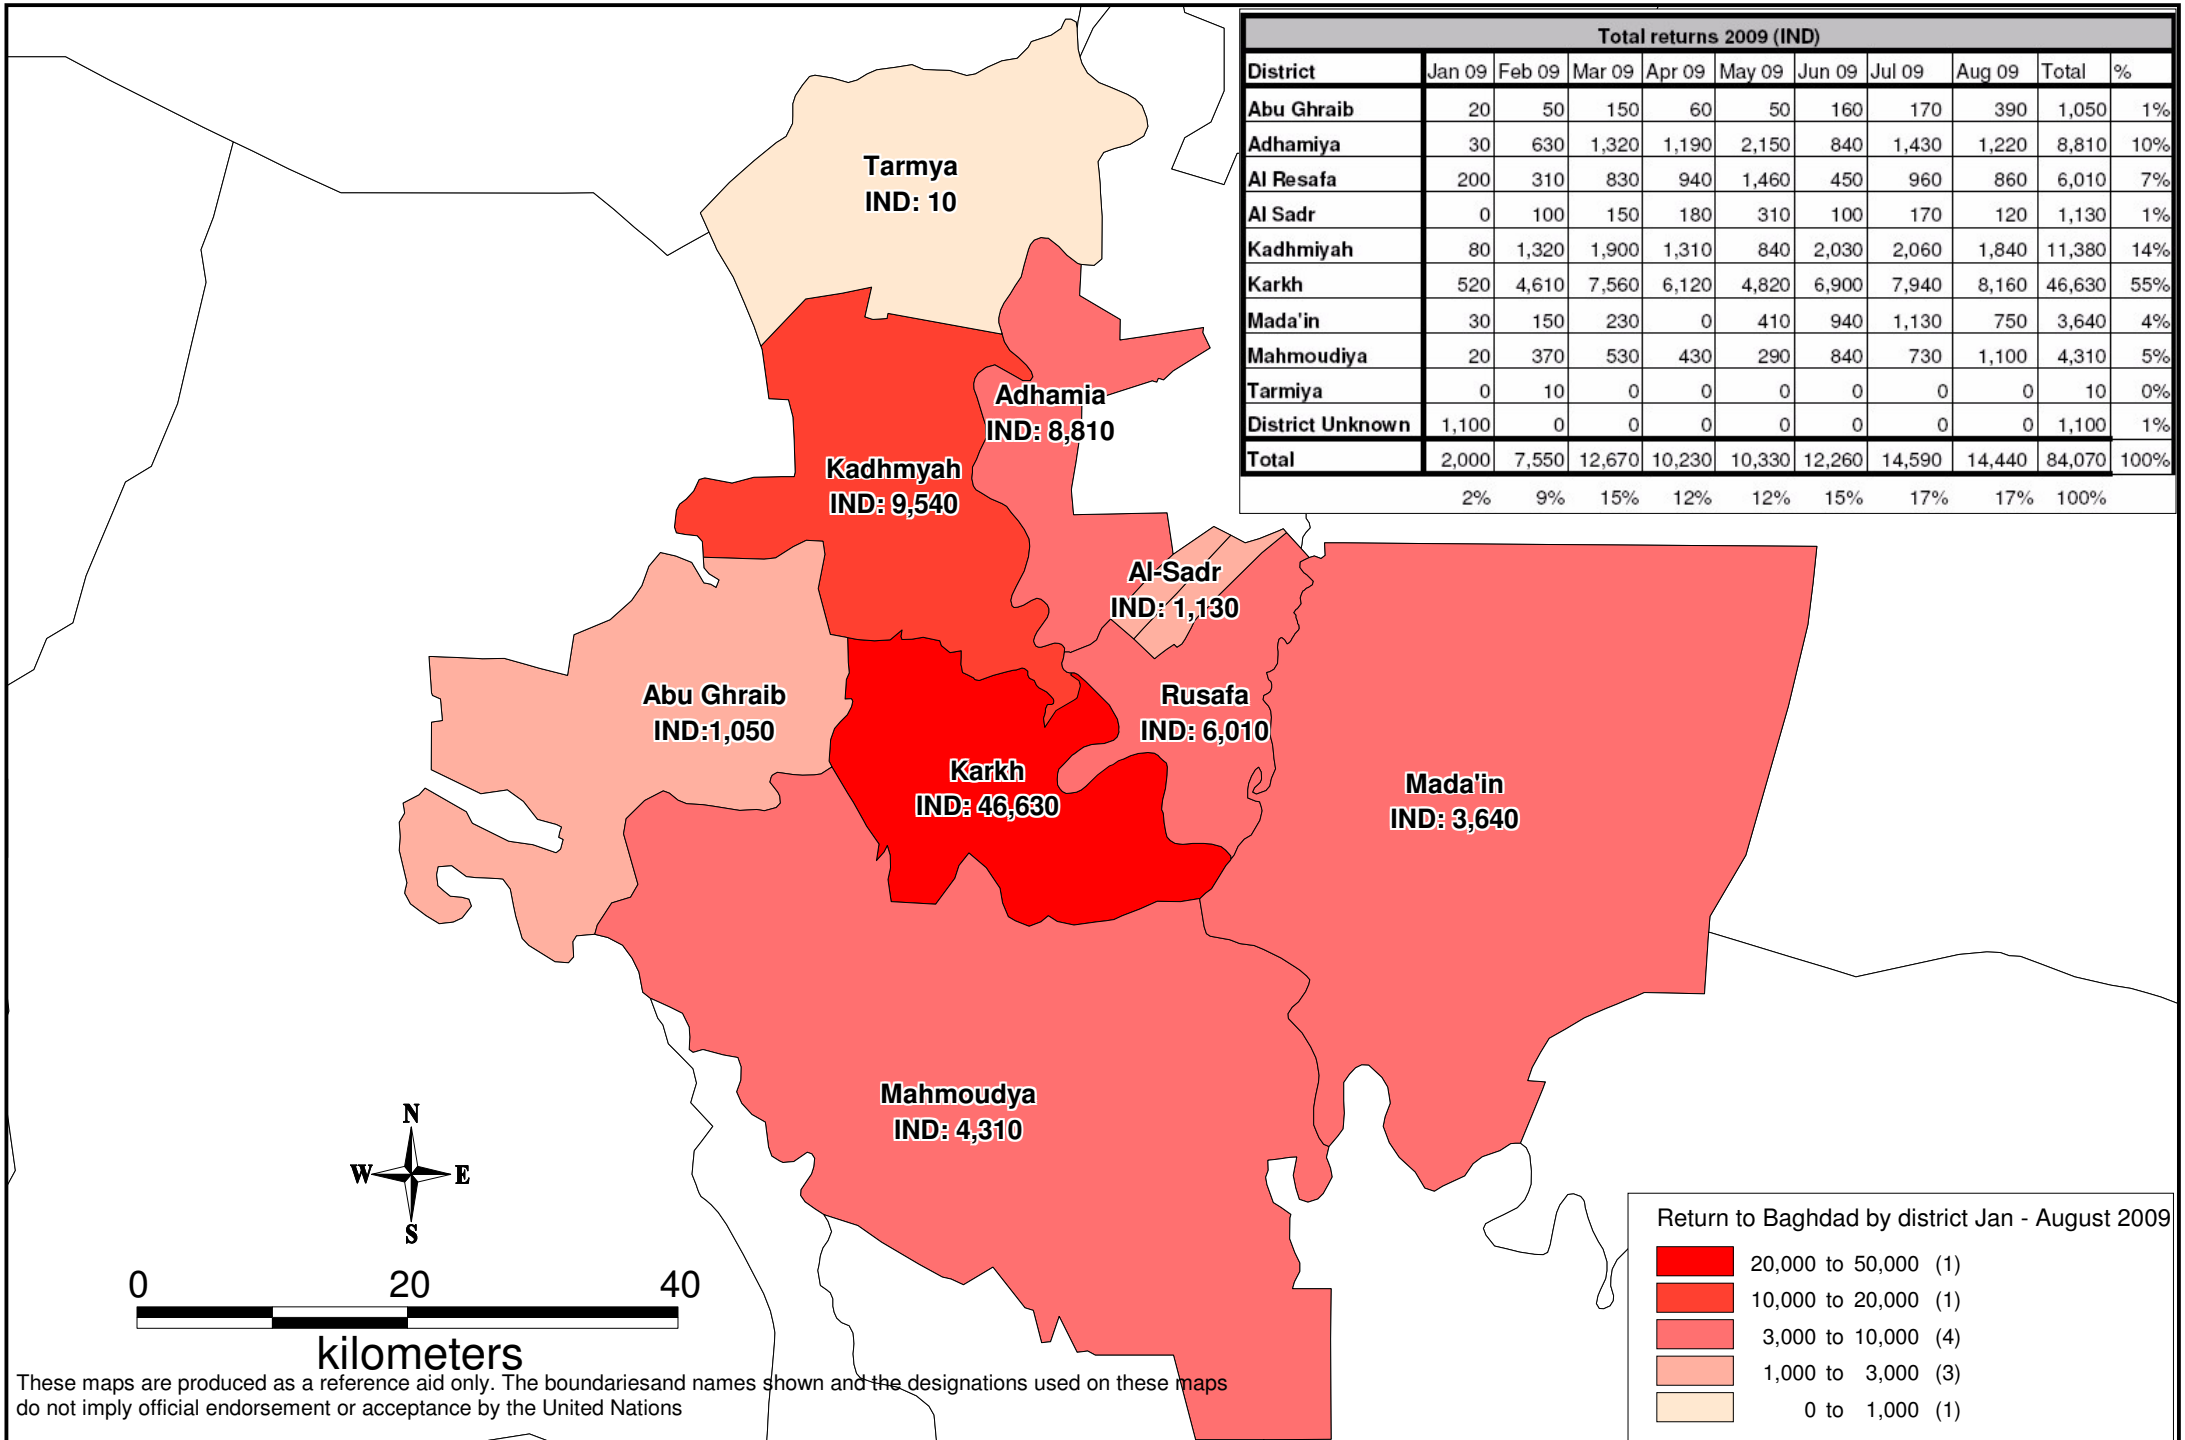

Returnees in Baghdad By district - Jan - August 2009

kilometers

These maps are produced as a reference aid only. The boundaries and names shown and the designations used on these maps do not imply official endorsement or acceptance by the United Nations