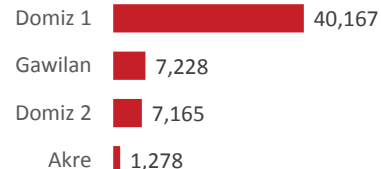

244,642
Refugees
97% in KR-I

As at 31 December 2015

Children

In Camps

Erbil

Duhok

Sulaymaniyah

Anbar