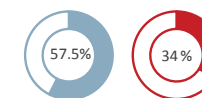

244,642
Refugees
97% in KR-I

As at 31 December 2015

Children

In Camps

Erbil

Duhok

Sulaymaniyah

Anbar