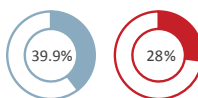

244,642
Refugees
97% in KR-I

As at 31 December 2015

Children

In Camps

Erbil

Duhok

Sulaymaniyah

Anbar