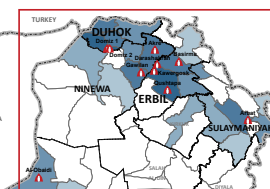

244,642
Refugees
97% in KR-I

As at 31 December 2015

Children

In Camps

Erbil

Duhok

Sulaymaniyah

Anbar

The boundaries and names shown and the designations used on this map do not imply official endorsement or acceptance by the United Nations.

Sources: UNHCR Registration Unit, UNCS and UNOCHA

Governorates Overview