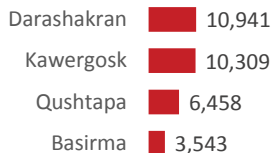

244,642
Refugees
97% in KR-I

As at 31 December 2015

Children

In Camps

Erbil

Duhok

Sulaymaniyah

Anbar