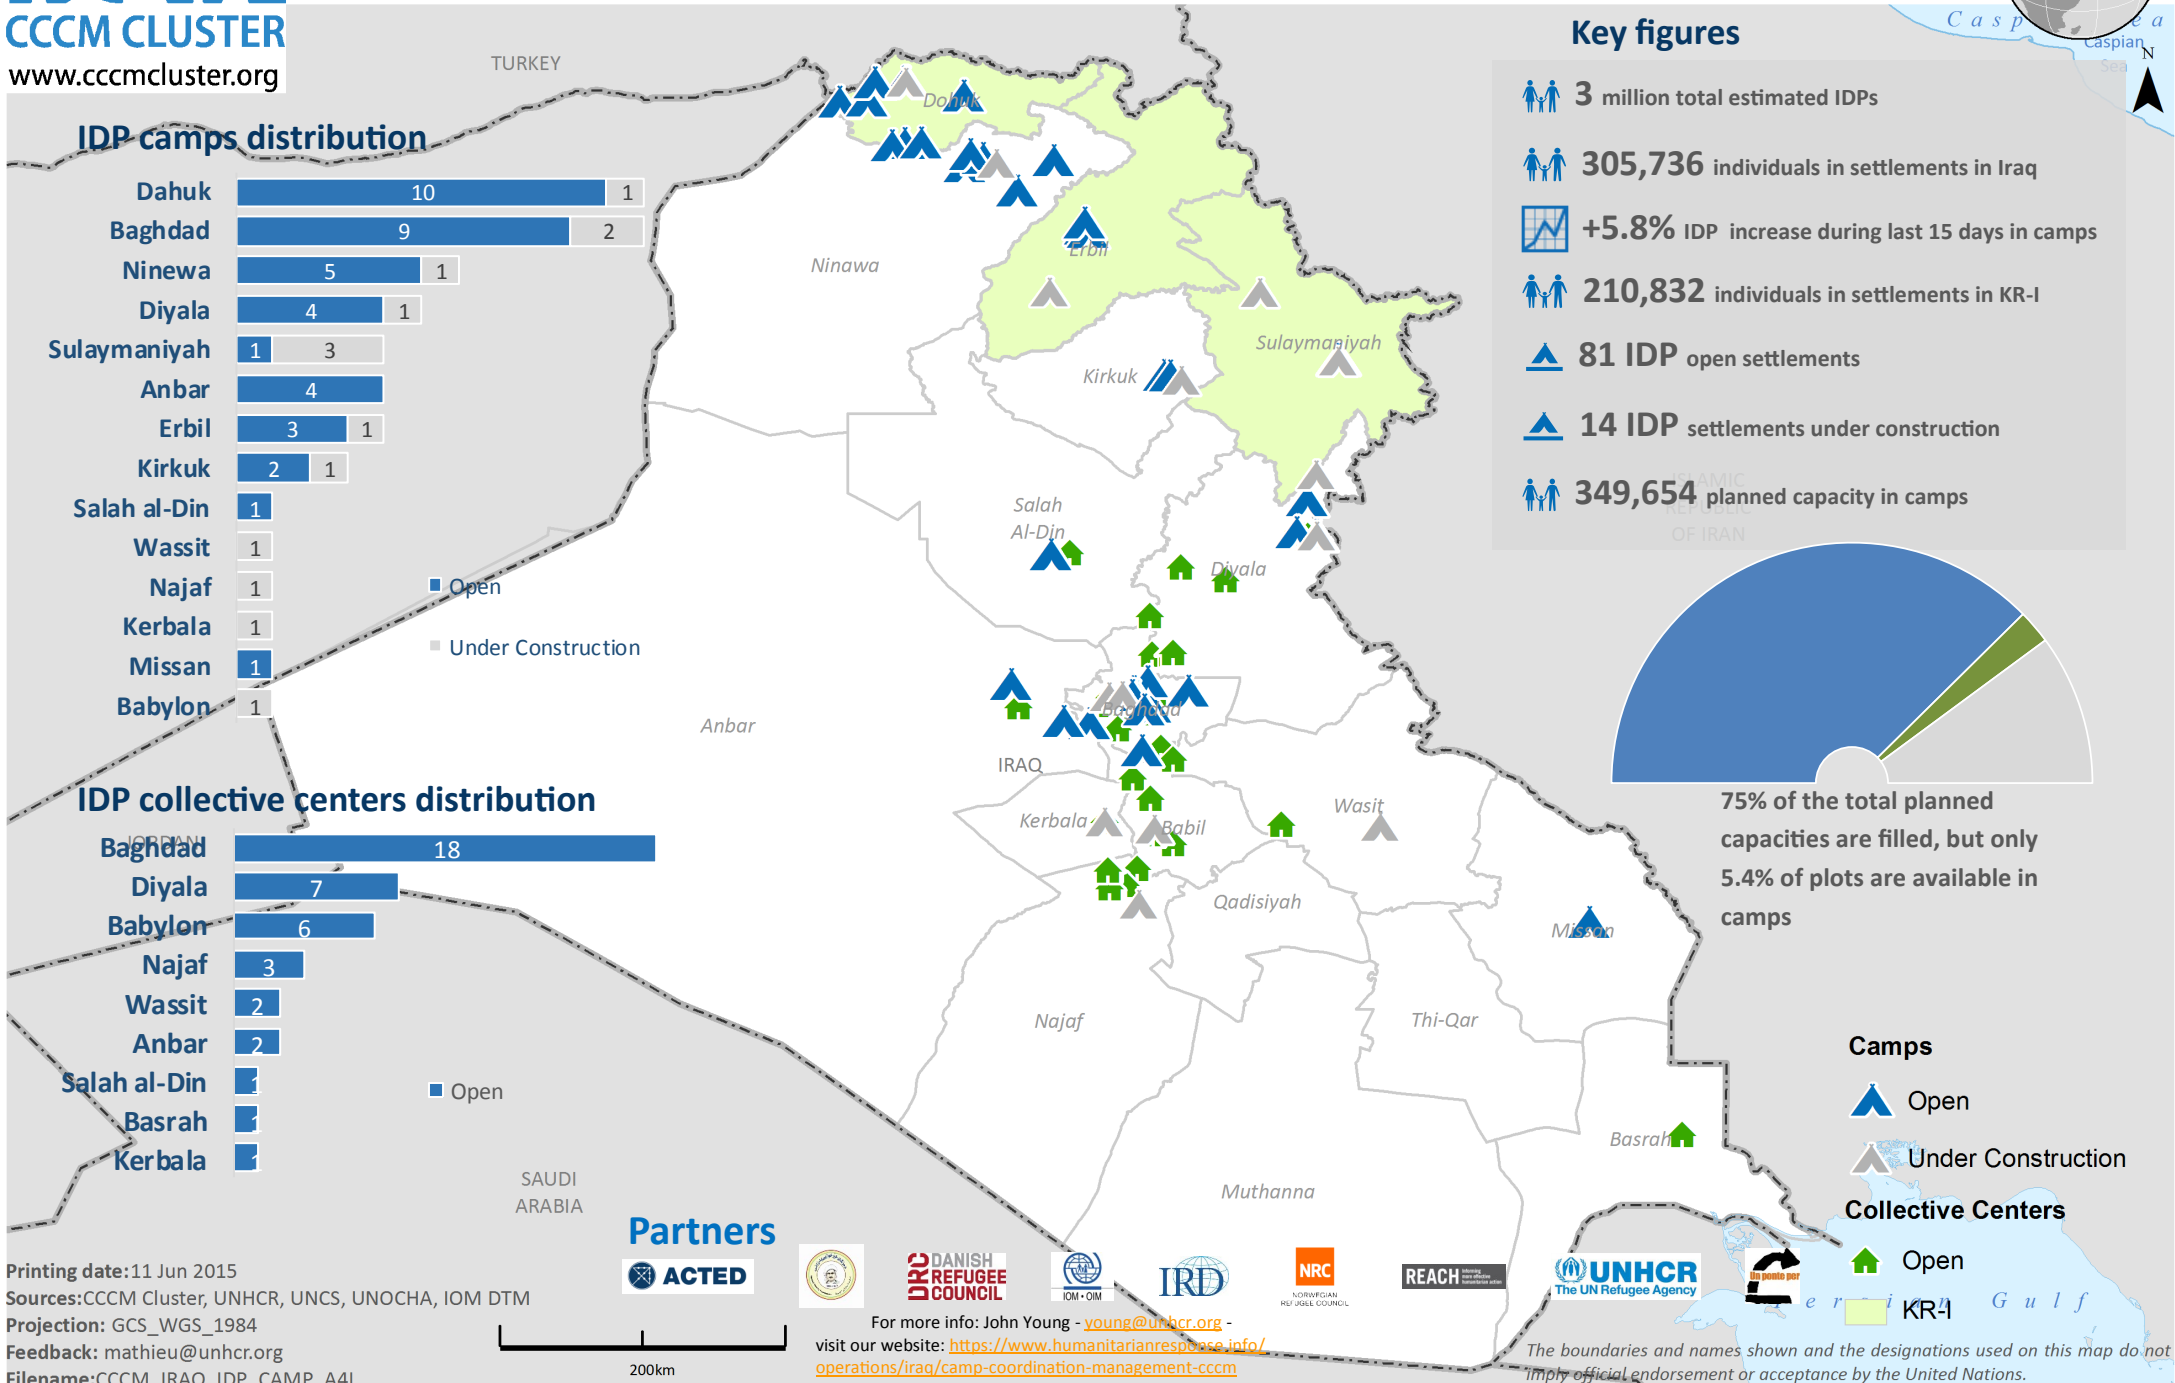

IRAQ: CCCM Settlement Status Map

- 11 Jun 2015

CCCM Cluster - IRAQ

IOM

CCCM CLUSTER

www.cccmcluster.org

IDP camps distribution

Dahuk	10	1
Baghdad	9	2
Ninewa	5	1
Diyala	4	1
Sulaymaniyah	1	3
Anbar	4	
Erbil	3	1
Kirkuk	2	1
Salah al-Din	1	
Wassit	1	
Najaf	1	
Kerbala	1	
Missan	1	
Babylon	1	

IDP collective centers distribution

Baghdad	18
Diyala	7
Babylon	6
Najaf	3
Wassit	2
Anbar	2
Salah al-Din	1
Basrah	1
Kerbala	1

Key figures

- 3 million total estimated IDPs
- 305,736 individuals in settlements in Iraq
- +5.8% IDP increase during last 15 days in camps
- 210,832 individuals in settlements in KR-I
- 81 IDP open settlements
- 14 IDP settlements under construction
- 349,654 planned capacity in camps

75% of the total planned capacities are filled, but only 5.4% of plots are available in camps

Camps

- Open
- Under Construction

Collective Centers

- Open

Partners

Printing date: 11 Jun 2015

Sources: CCCM Cluster, UNHCR, UNCS, UNOCHA, IOM DTM

The boundaries and names shown and the designations used on this map do not imply official endorsement or acceptance by the United Nations.