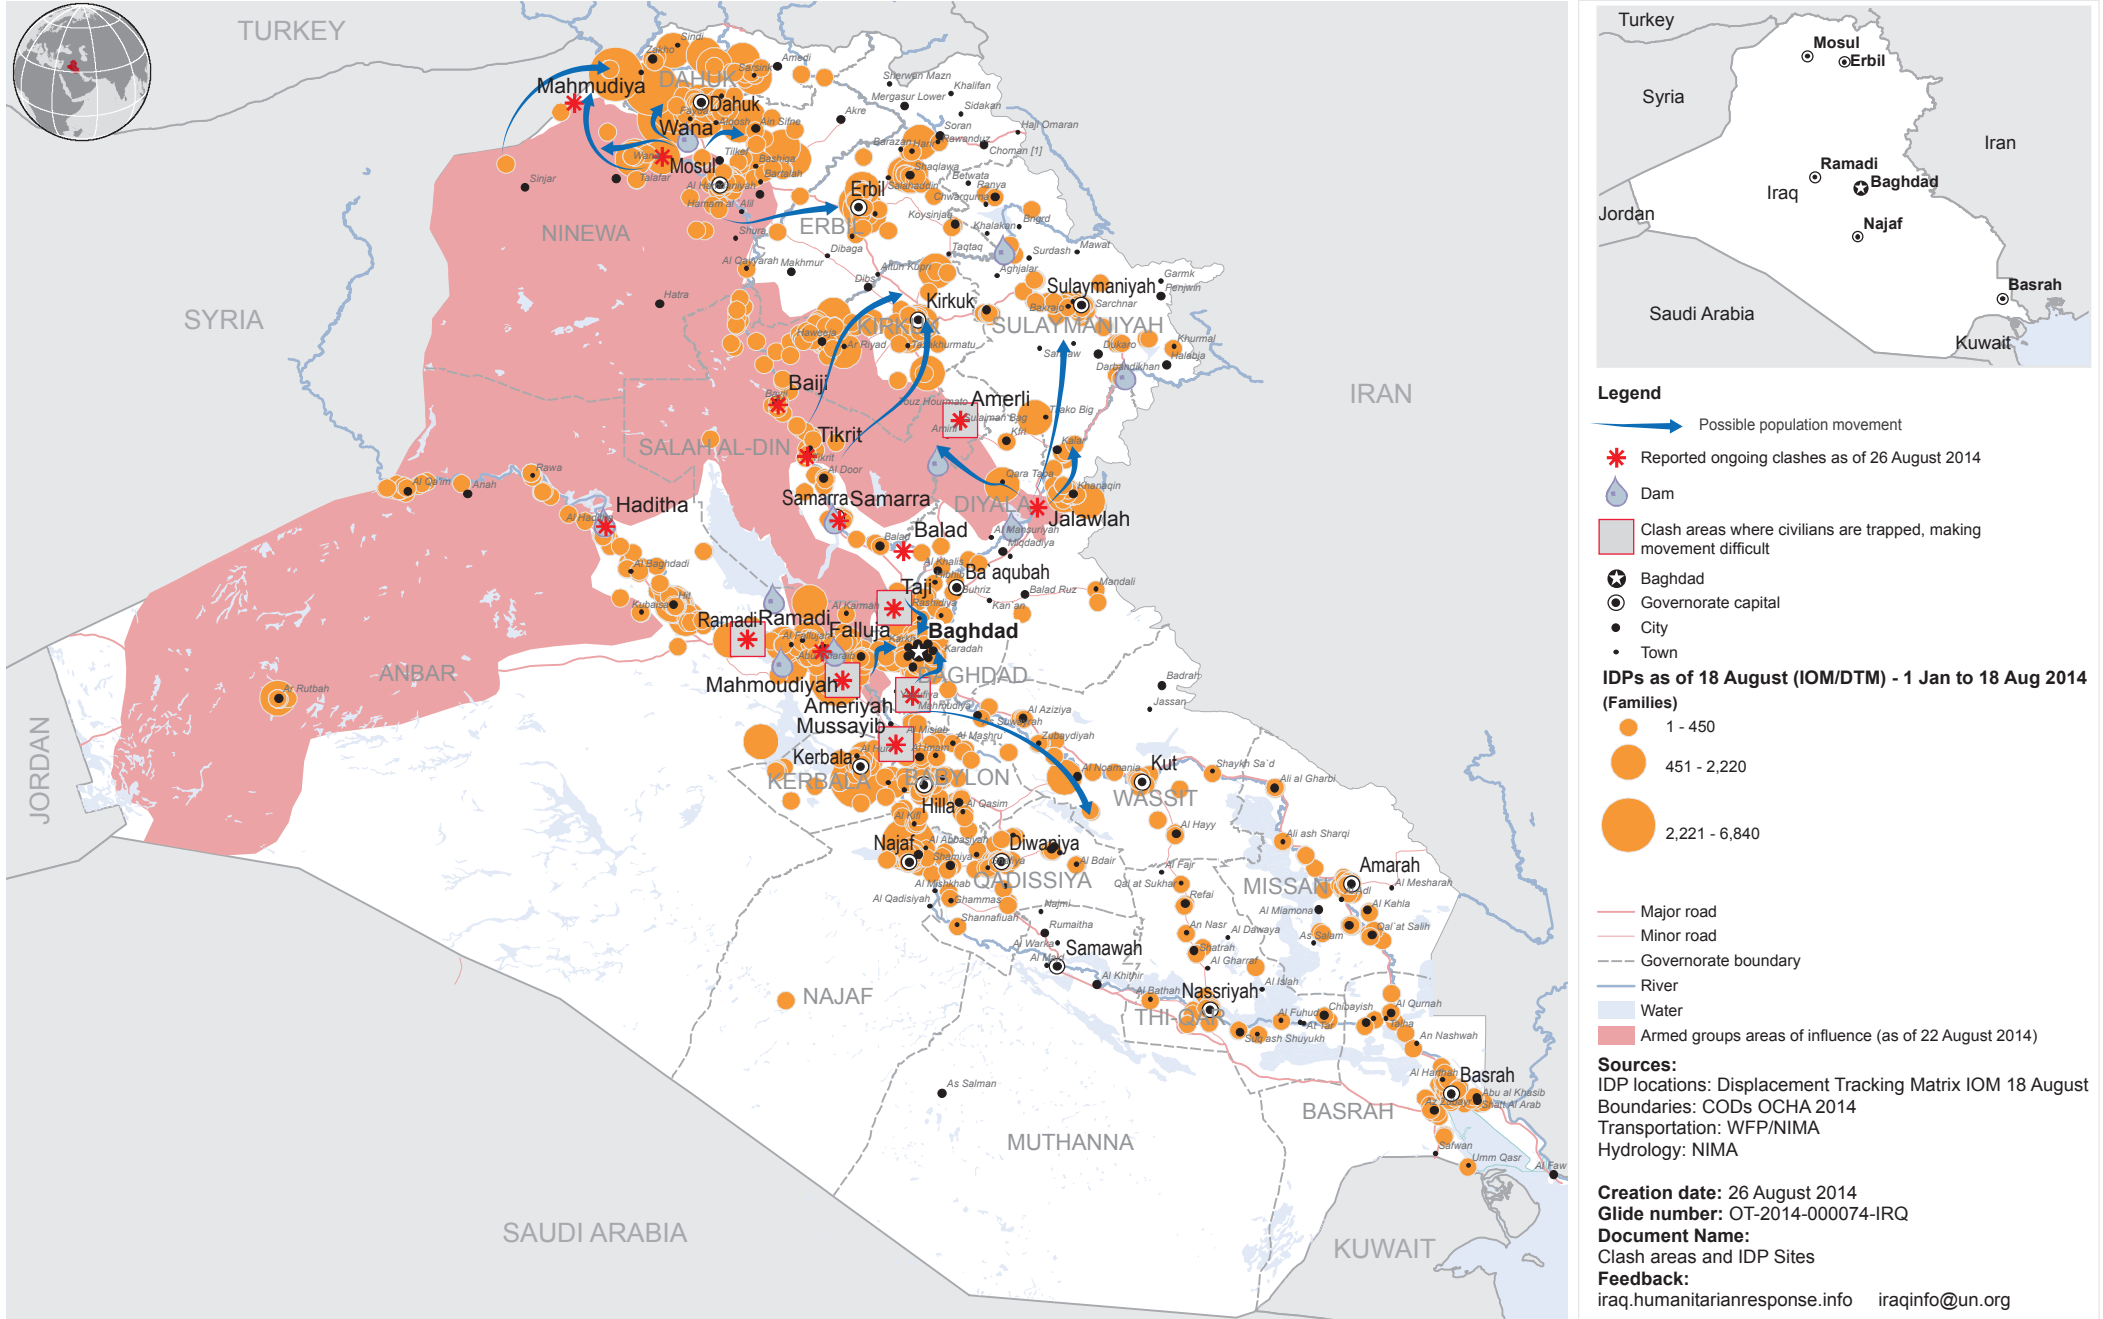

Iraq: Clash Areas and IDP Sites (as of 26 August 2014)

The boundaries and names shown and the designations used on this map do not imply official endorsement or acceptance by the United Nations. The data for this map has a limited number of sources, including parties to the conflict. The data has not been independently verified and is subject to error or omission, deliberate or otherwise by the various sources. Due to the fluidity of the conflict, control status is likely to change.