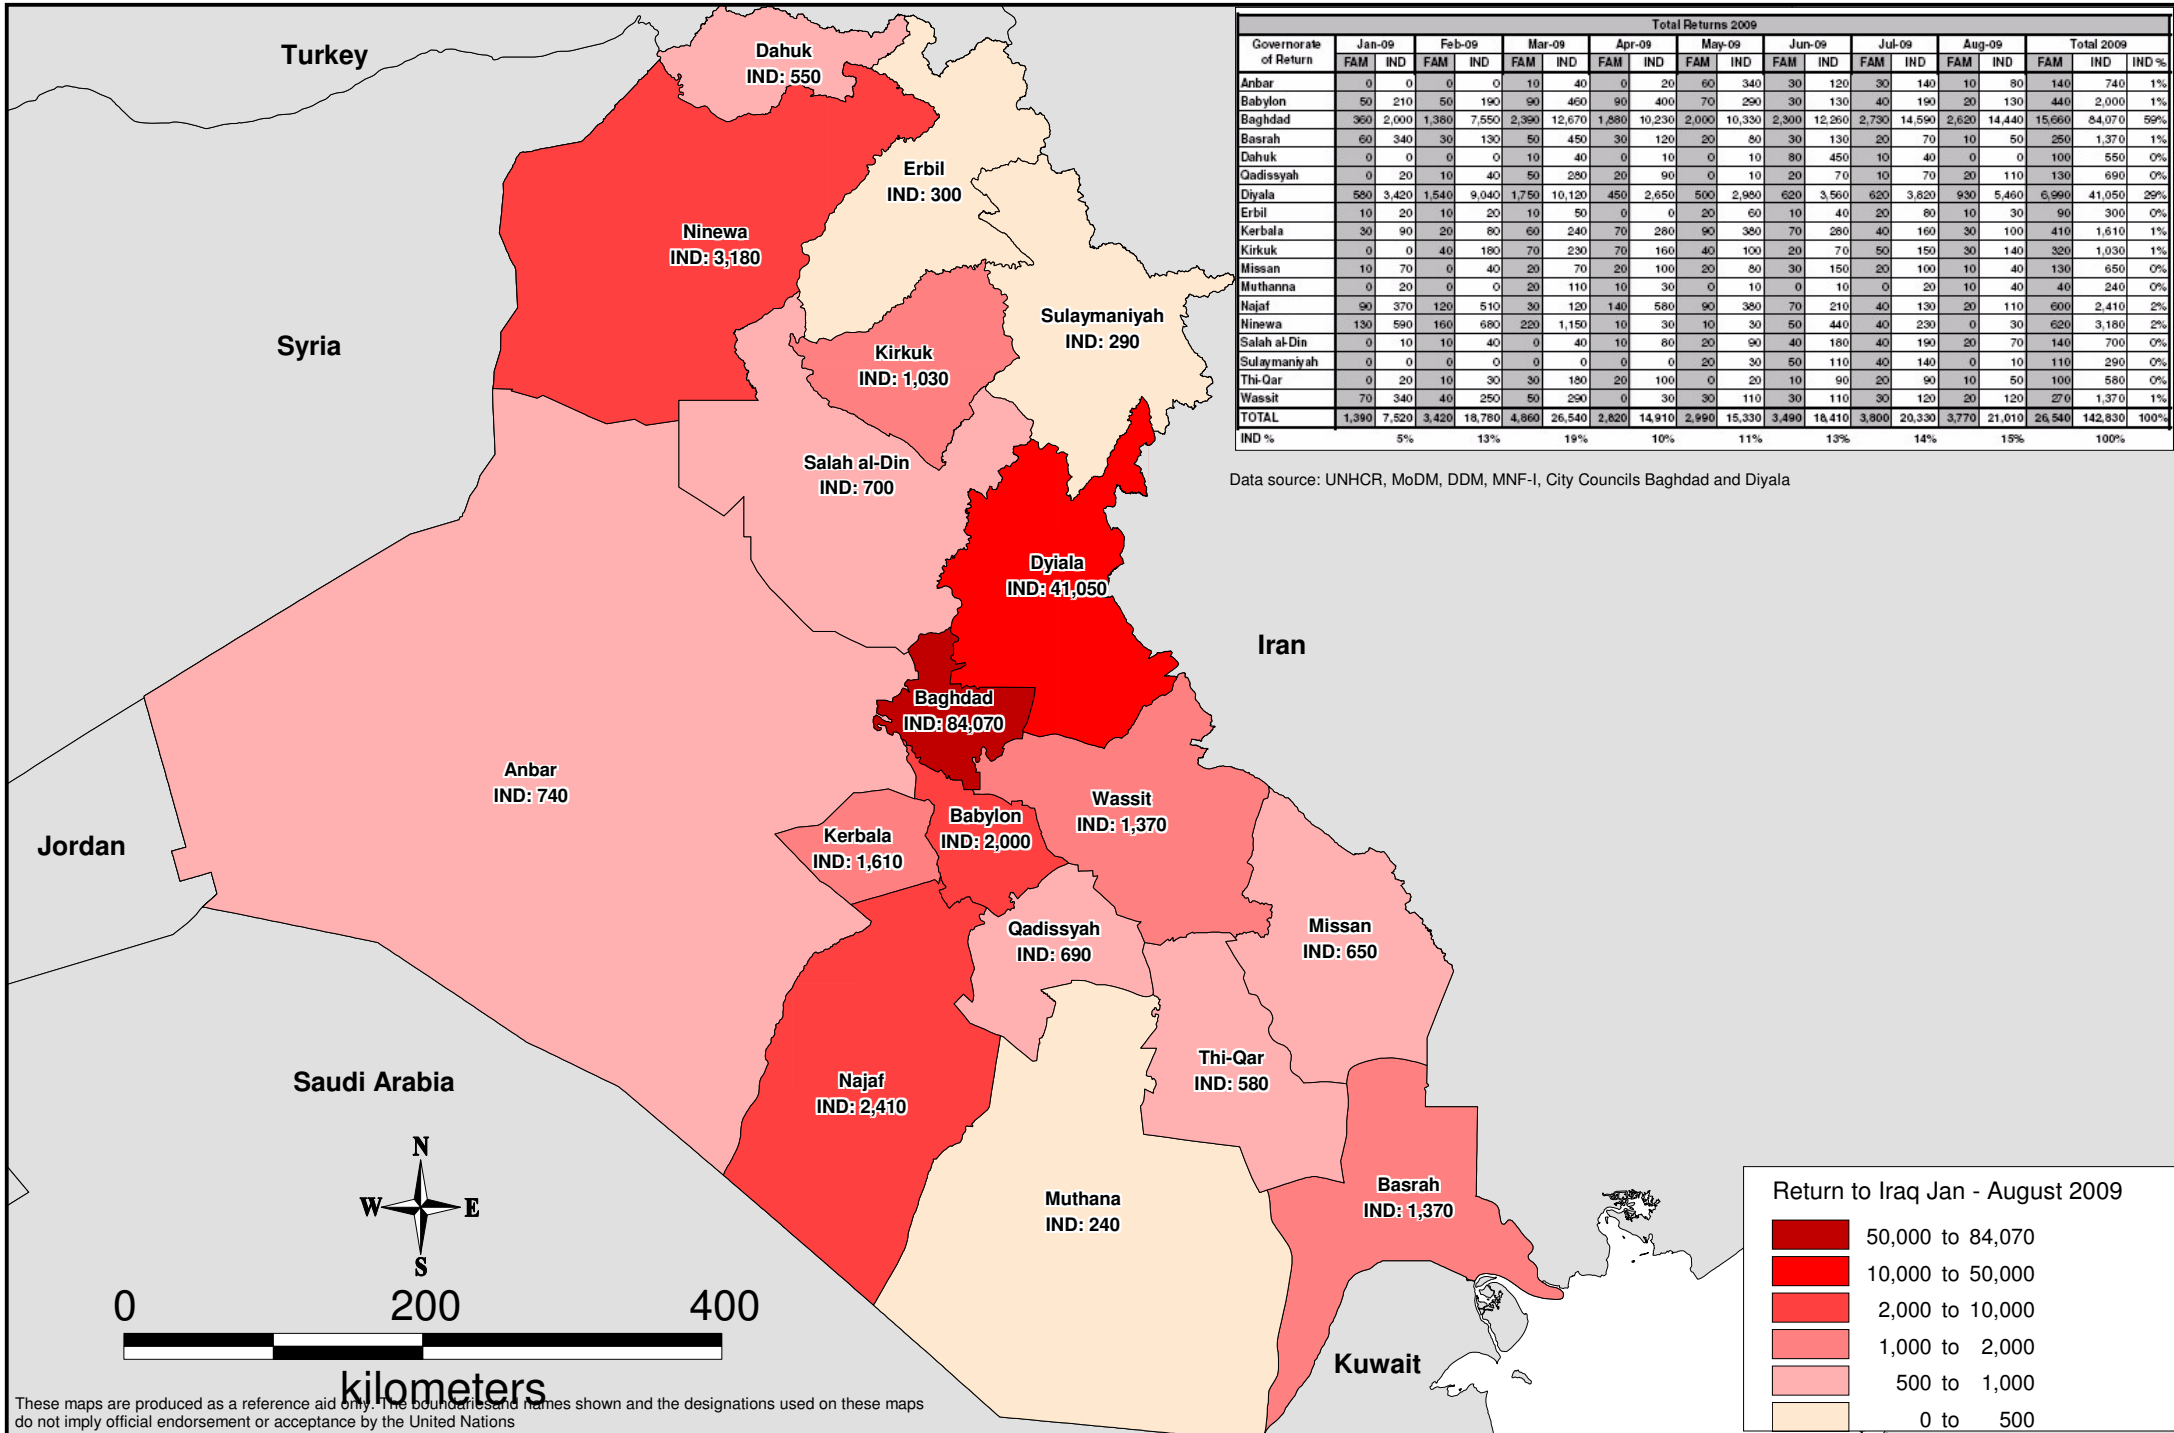

# Total Return to Iraq Jan 2009 - August 2009

Data source: UNHCR, MoDM, DDM, MNF-I, City Councils Baghdad and Diyala