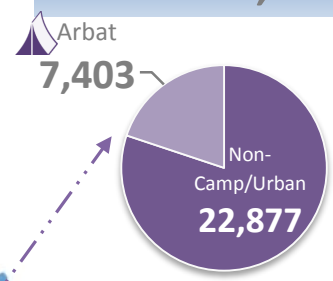

Iraq: Syrian Refugee stats and locations, 30 April 2016

Total: 246,589 persons (87,581 households)

- 61 % = 96,814 live in 10 camps and 39 % = 149,775 in 4 non-camp/urban areas.
- 97 % = 238,061 live in Kurdistan Region-Iraq (KR-I): in Erbil Duhok and Sulaymaniyah
- 3 % = 8,528 live in other locations in Iraq.

Duhok
92,767
persons

Erbil
115,014
persons

Sulaymaniyah
30,280

Turkey

Iraq

Iran

Places of origin

Camp
Non-Camp/Urban