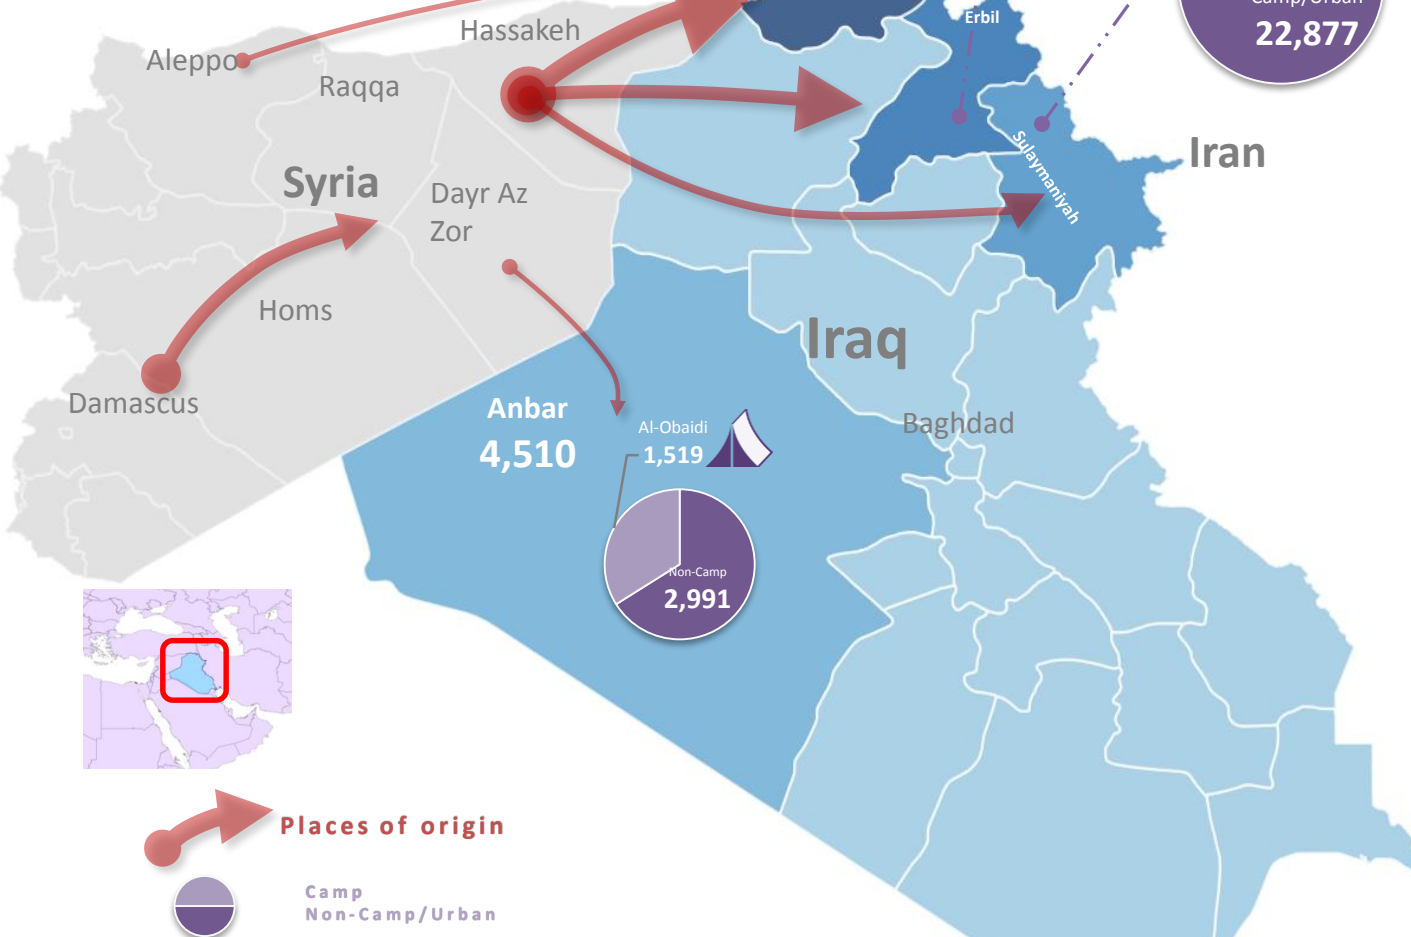

Iraq: Syrian Refugee stats and locations, 30 April 2016

Total: 246,589 persons (87,581 households)

- 61 % = 96,814 live in 10 camps and 39 % = 149,775 in 4 non-camp/urban areas.
- 97 % = 238,061 live in Kurdistan Region-Iraq (KR-I): in Erbil Duhok and Sulaymaniyah
- 3 % = 8,528 live in other locations in Iraq.

Duhok
92,767
persons

Erbil
115,014
persons

Sulaymaniyah
30,280

Turkey

Iraq

Iran

Places of origin

Camp
Non-Camp/Urban

Number of camps