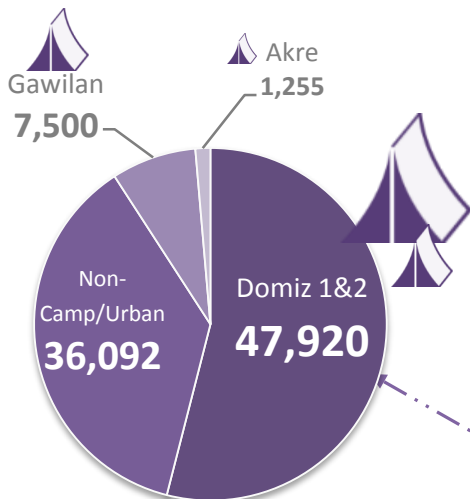

Iraq: Syrian Refugee stats and locations, 30 April 2016

Total: 246,589 persons (87,581 households)

- 61 % = 96,814 live in 10 camps and 39 % = 149,775 in 4 non-camp/urban areas.
- 97 % = 238,061 live in Kurdistan Region-Iraq (KR-I): in Erbil Duhok and Sulaymaniyah
- 3 % = 8,528 live in other locations in Iraq.

Duhok
92,767
persons

Erbil
115,014
persons

Sulaymaniyah
30,280

Turkey

Iraq

Iran

Places of origin

Camp
Non-Camp/Urban

Number of camps