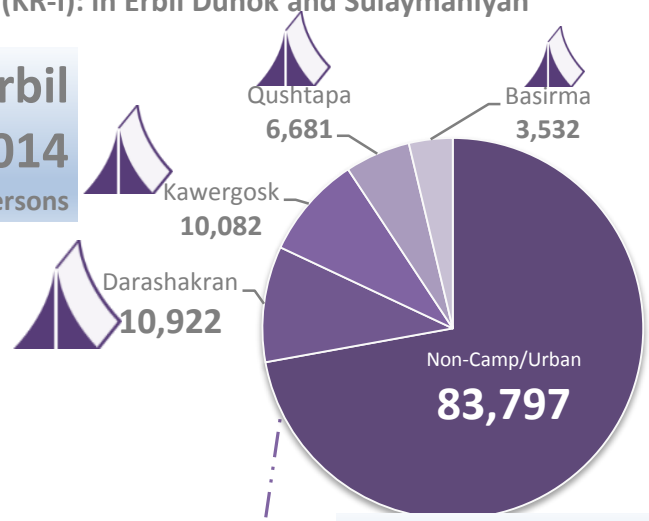

Iraq: Syrian Refugee stats and locations, 30 April 2016

Total: 246,589 persons (87,581 households)

- 61 % = 96,814 live in 10 camps and 39 % = 149,775 in 4 non-camp/urban areas.
- 97 % = 238,061 live in Kurdistan Region-Iraq (KR-I): in Erbil Duhok and Sulaymaniyah
- 3 % = 8,528 live in other locations in Iraq.

Duhok
92,767
persons

Erbil
115,014
persons

Sulaymaniyah
30,280

Turkey

Iraq

Iran

Places of origin

Camp
Non-Camp/Urban

Number of camps