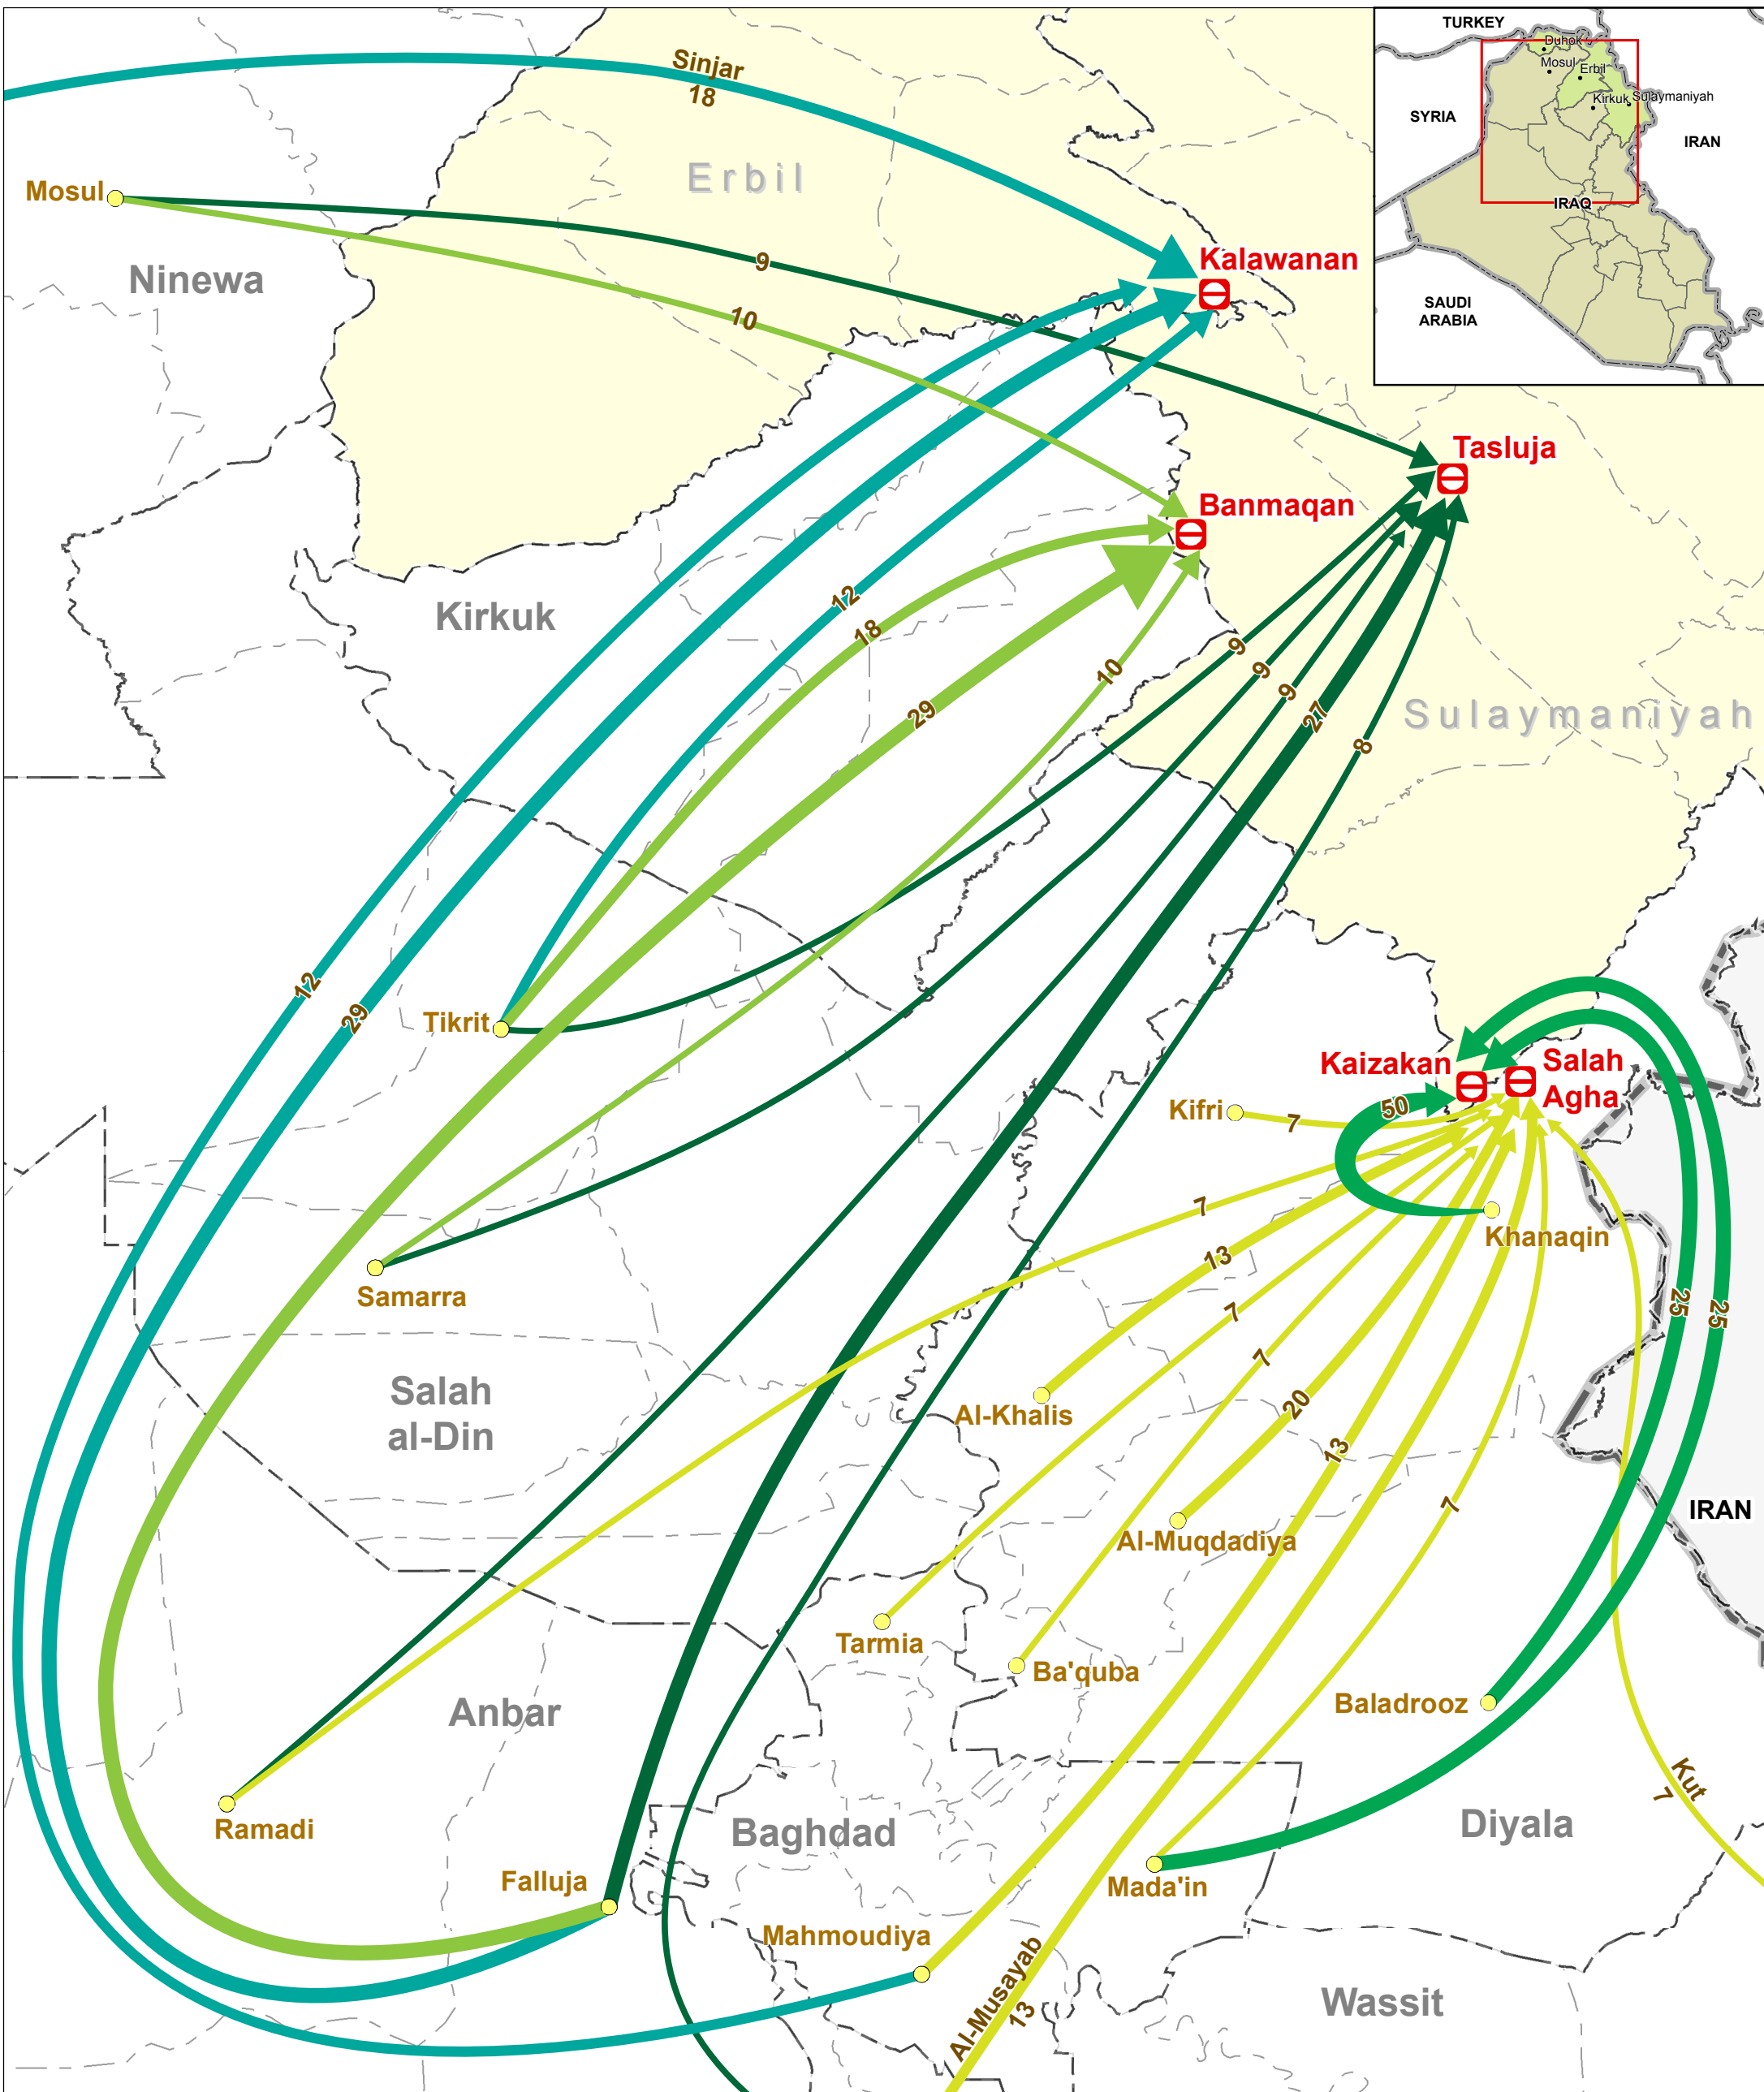

IRAQ - Kurdistan Region of Iraq

Area of Origin and intentions of IDPs

interviewed at entry points to Sulaymaniyah Governorate - 24 to 28 August 2014

For Humanitarian Purposes Only
Production date: 31 August 2014

Legend:

- City of origin
- ⊖ Entry point
- ▭ Country borders
- ▭ Governorate borders
- ▭ District borders
- ▭ KRI governorates

8 % of Households arriving at Entry Point from Origin (% by Entry Point)
NOTE: Only % more than 6 has been represented

Assessment - REACH Initiative
Administrative boundaries: GADM/OCHA/HIC 2011
Projection: GCS WGS 1984
Contact: iraq@reach-initiative.org
File: IRQ_MOV_DisplEntryPoint_W7_A3_31AUG2014

Note: Data, designations and boundaries contained on this map are not warranted to be error-free and do not imply acceptance by the REACH partners, associates or donors mentioned on this map.