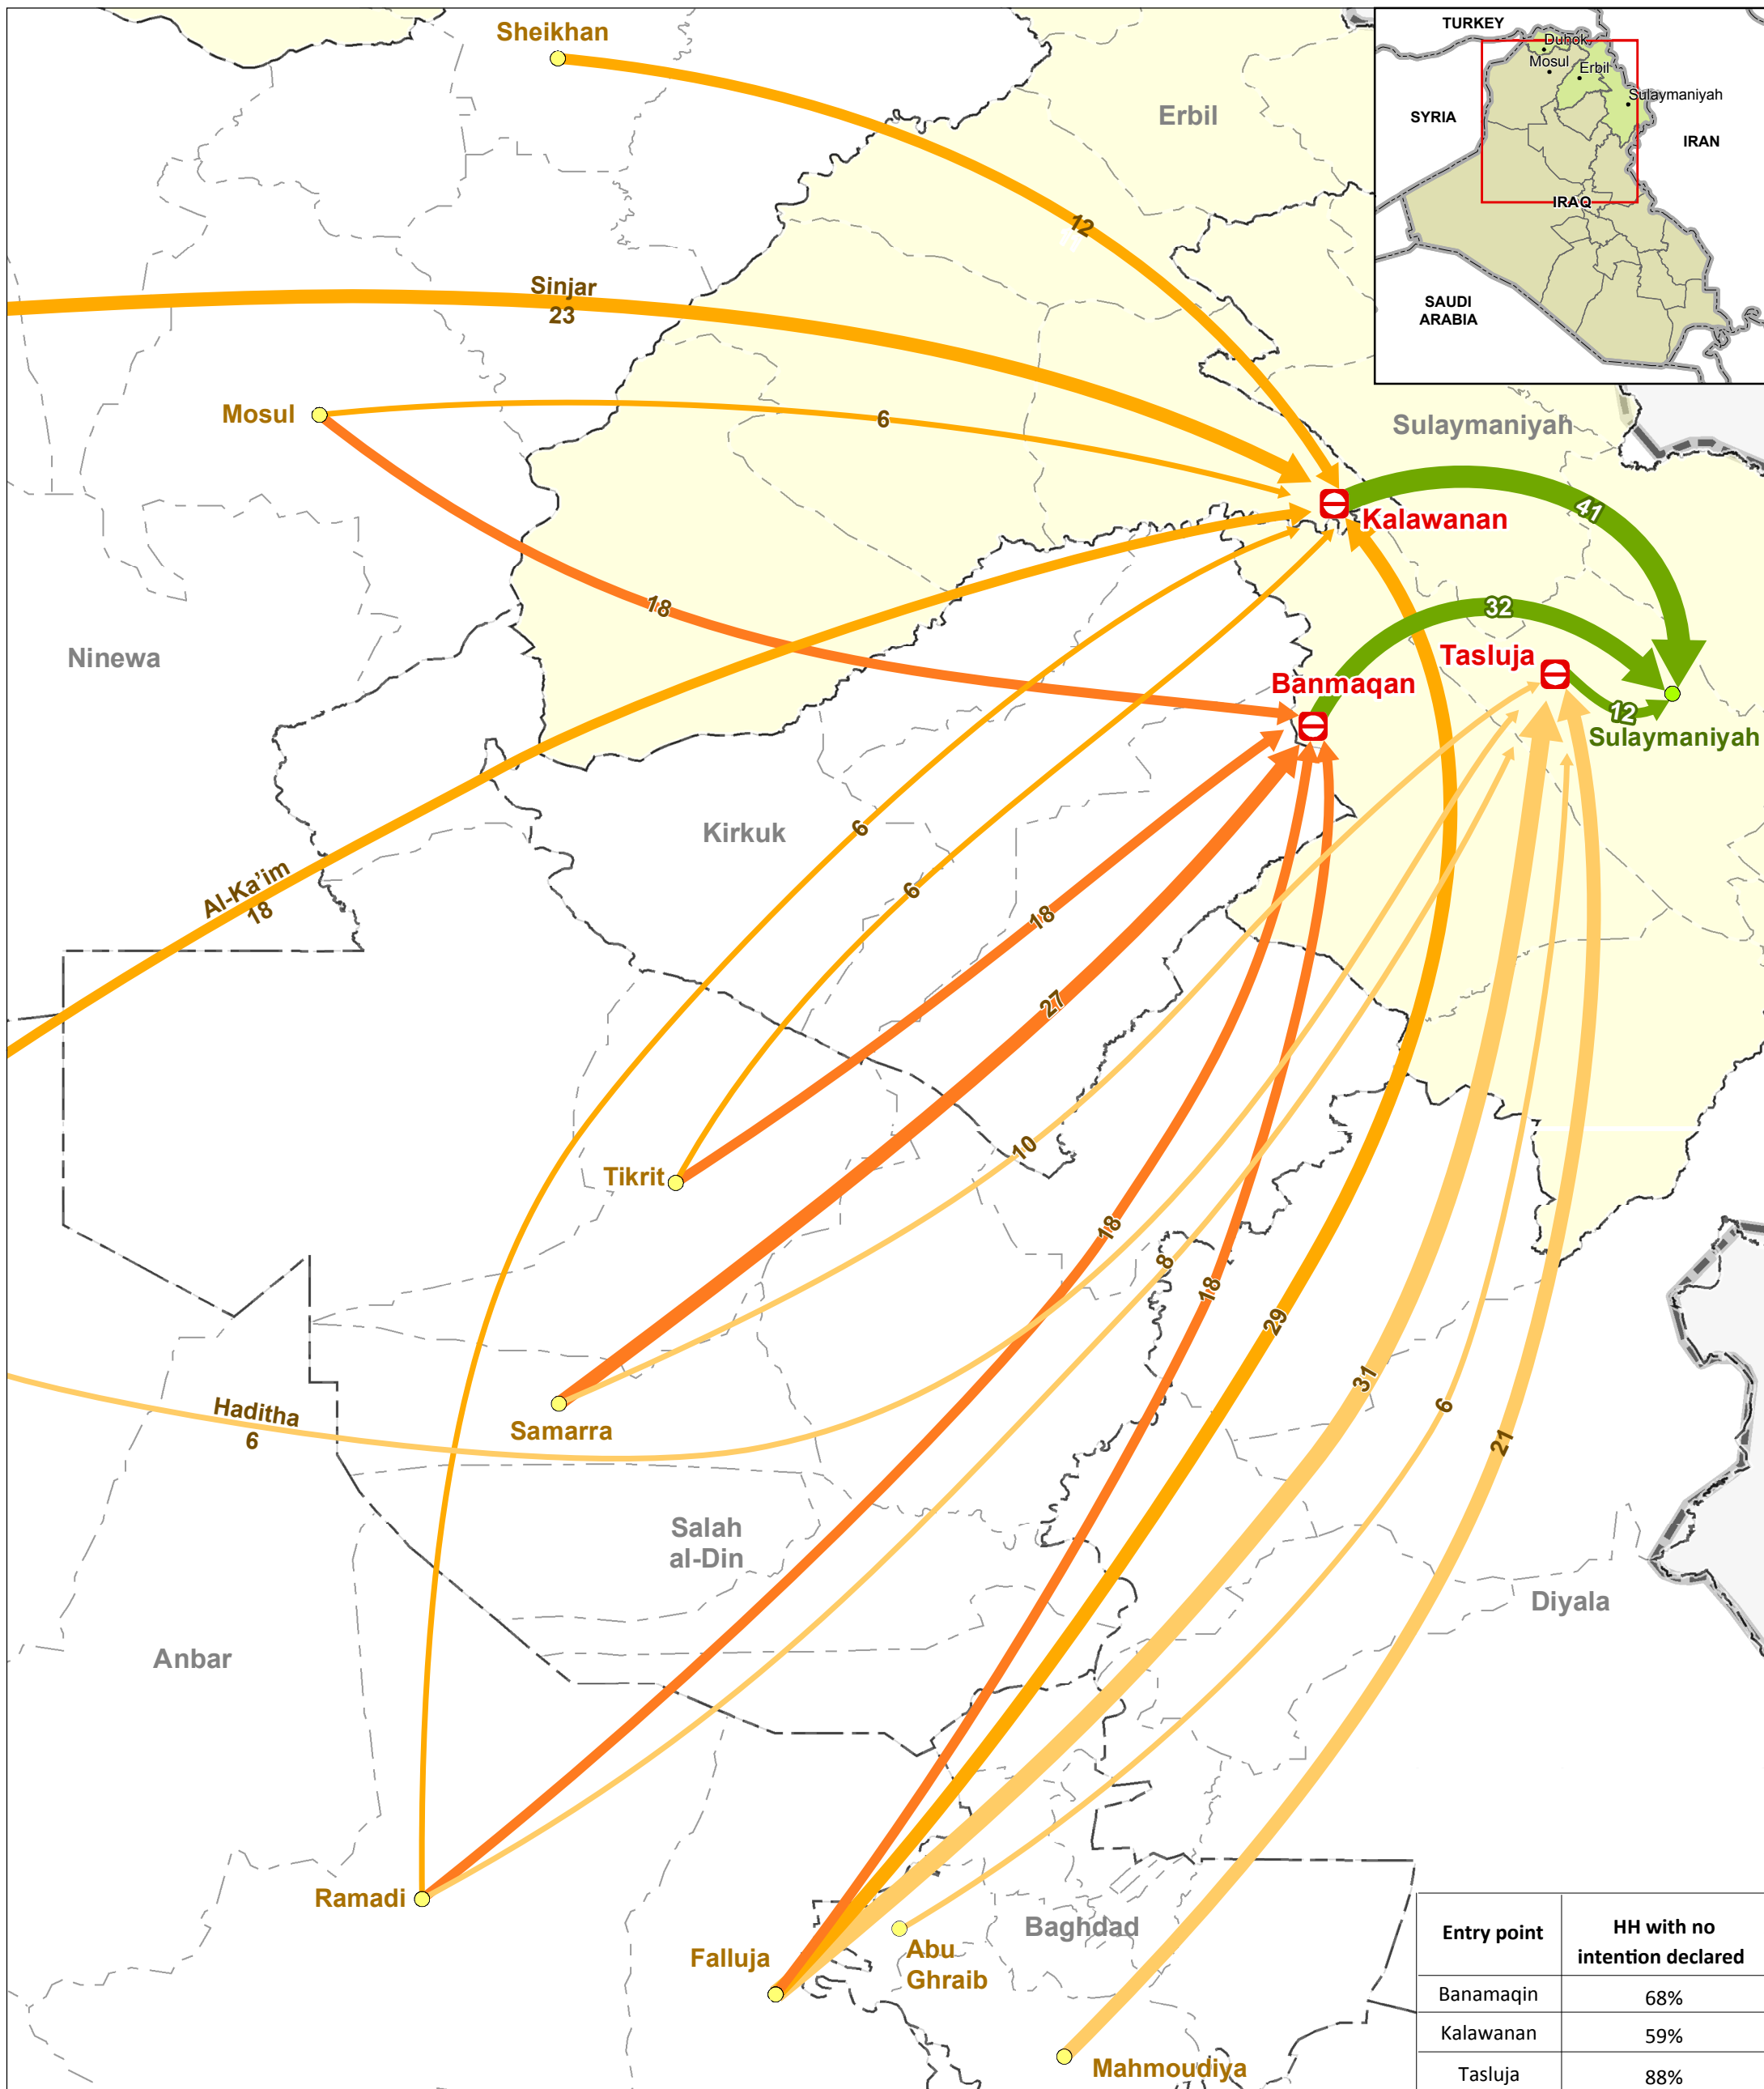

IRAQ - Kurdistan Region of Iraq

Area of Origin and intentions of IDPs interviewed at entry points to Sulaymaniyah Governorate - 17 to 21 August 2014

For Humanitarian Purposes Only
Production date: 28 August 2014

Entry point	HH with no intention declared
Banamaqin	68%
Kalawanan	59%
Tasluja	88%

- District of origin
- City of destination
- 8 % of Households arriving at Entry Point from district of origin (% by Entry Point)
NOTE: Only % more than 5 has been represented
- 8 % of Households at Entry Point going to this Destination if Known (% by Entry Point)
- E Entry point
- Country borders
- Governorate borders
- District borders
- KRI governorates

Assessment - REACH Initiative
Administrative boundaries: GADM/OCHA/HIC 2011
Projection: GCS WGS 1984
Contact: iraq@reach-initiative.org
File: IRQ_MOV_DisplEntryPoint_W6_A3_28AUG2014

Note: Data, designations and boundaries contained on this map are not warranted to be error-free and do not imply acceptance by the REACH partners, associates or donors mentioned on this map.