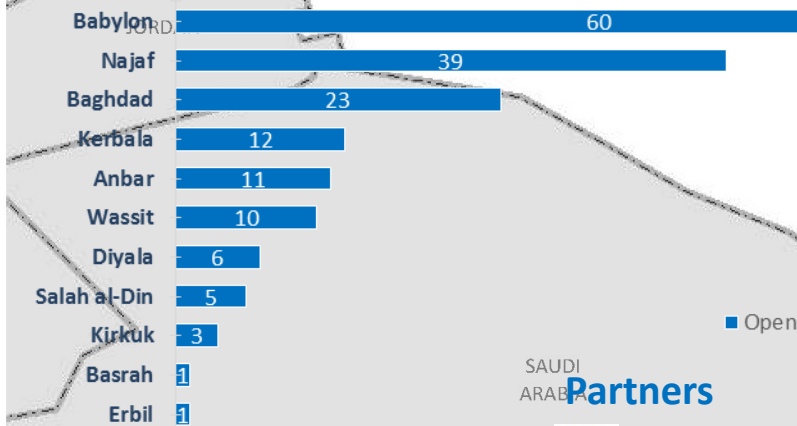

IDP camps distribution

IDP collective centres & dispersed transit centres distribution

Key figures

-  **3.35 million** total estimated IDPs
-  **496,132** individuals in settlements in Iraq
-  **6.1%** IDP increase during last month in camps
-  **228,120** individuals in formal settlements in KR-I
-  **231** IDP open settlements
-  **6** IDP settlements under construction
-  **376,570** planned capacity in camps