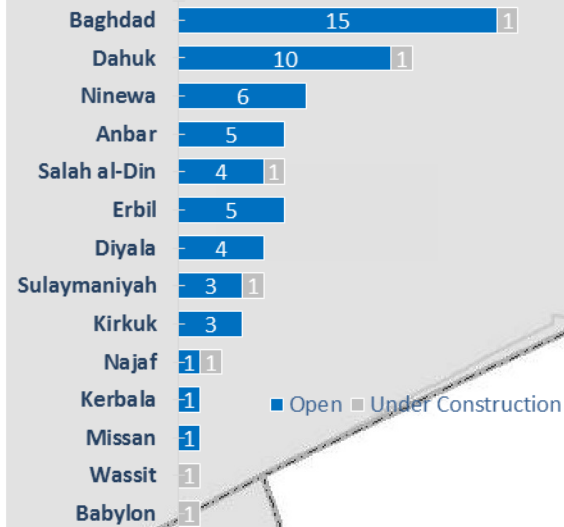

IDP camps distribution

IDP collective centres & dispersed transit centres distribution

Key figures

-  **3.35 million** total estimated IDPs
-  **496,132** individuals in settlements in Iraq
-  **6.1%** IDP increase during last month in camps
-  **228,120** individuals in formal settlements in KR-I
-  **231** IDP open settlements
-  **6** IDP settlements under construction
-  **376,570** planned capacity in camps

77% of the total planned capacities are filled, but 3,229 plots are available in open settlements, representing 4.1% of total camp capacity.

Camps

-  Open
-  Under Construction
-  Collective Centre
-  Dispersed Transit Centres
-  Transit Centre Camp
-  KR-I