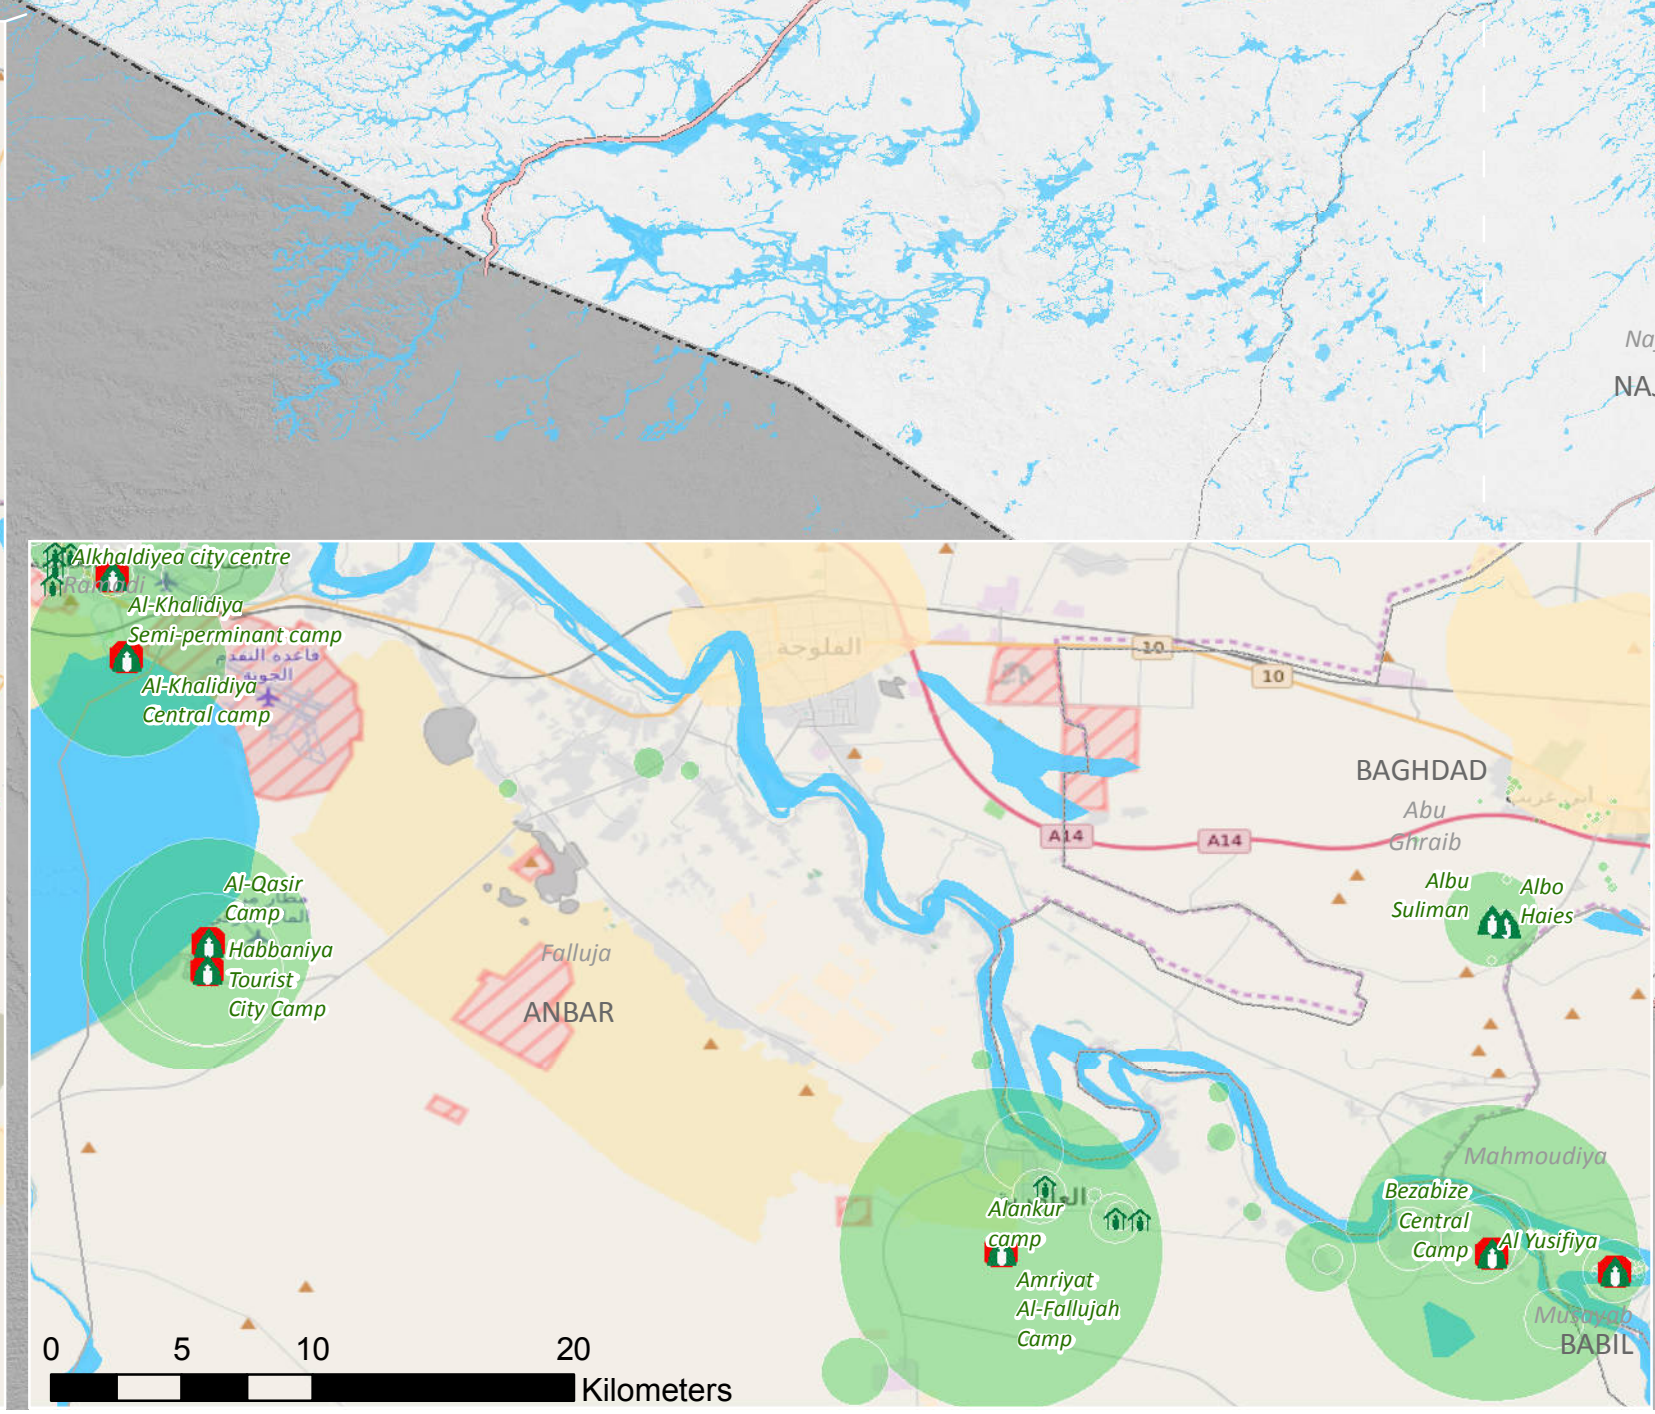

**Construction lead agency**

UNHCR	32
MoMD	18
Government	18
Local Authorities	9
Other	6
IOM	5
UN-Habitat	4
AFAD	3

The information from the graph are from the Camp Service Mapping. Camp Area like Amriyat Al Falluja are considered as only 1 location. Therefore the construction lead at sectors level is only counted as 1 and not multiple construction.

- IPD Settlement Status**
- IDP Camp Open
  - IDP Camp Under Construction
  - UNHCR Construction Lead
  - IPD Collective Centre
  - Feuil's Events
  - Dispersed Transit Centres
  - Capital
  - Governorate Capital
  - District Capital
  - Village or town of interest
  - International Boundary
  - Kurdistan Governorates
  - Governorate Borders
  - District Borders

1 centimeter equals 18 kilometers  
0 25 50 100  
Kilometers