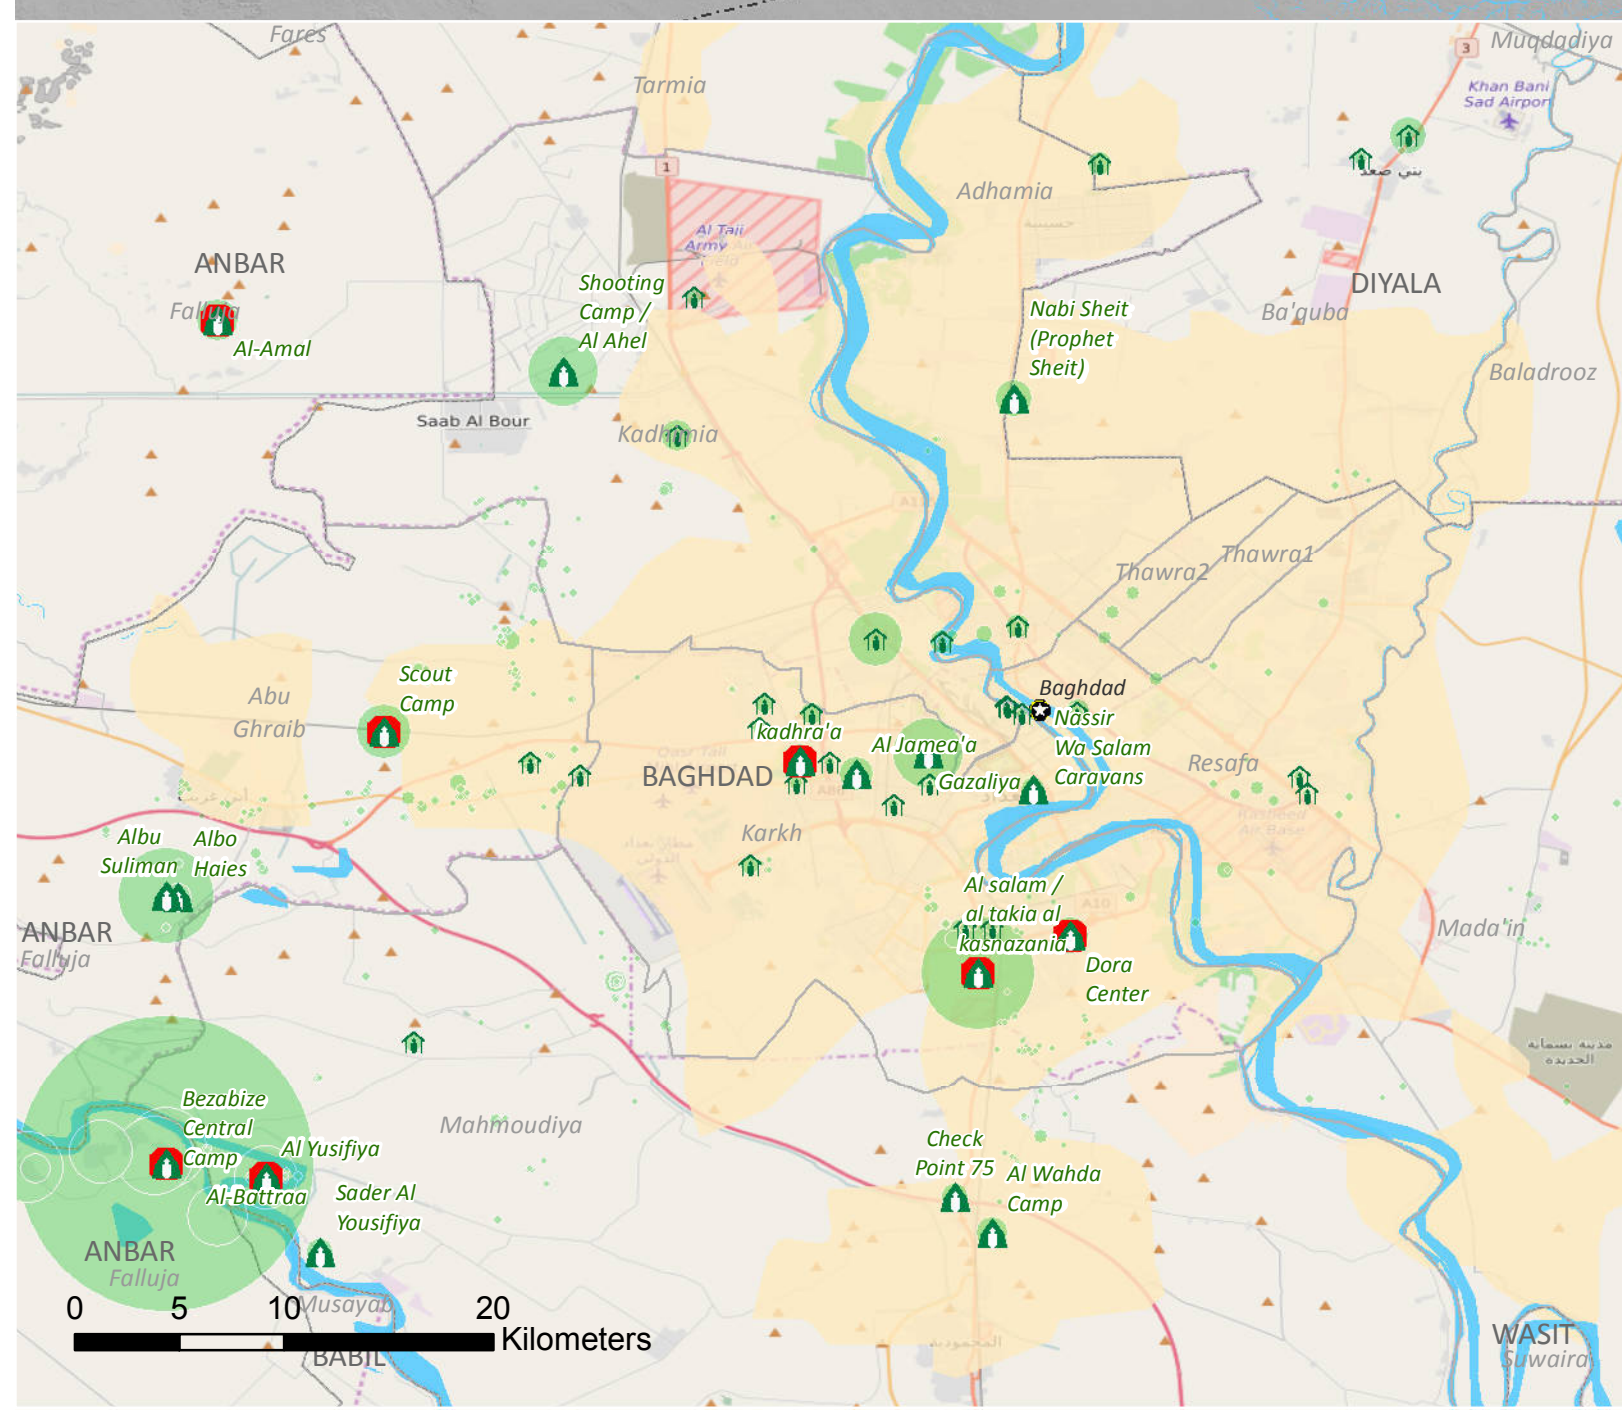

**Construction lead agency**

UNHCR	32
MoMD	18
Government	18
Local Authorities	9
Other	6
IOM	5
UN-Habitat	4
AFAD	3

The information from the graph are from the Camp Service Mapping. Camp Area like Amriyat Al Falluja are considered as only 1 location. Therefore the construction lead at sectors level is only counted as 1 and not multiple construction.

- IPD Settlement Status**
- IDP Camp Open
  - IDP Camp Under Construction
  - UNHCR Construction Lead
  - IPD Collective Centre
  - Feuil's Events
  - Dispersed Transit Centres
  - Capital
  - Governorate Capital
  - District Capital
  - Village or town of interest
  - International Boundary
  - Kurdistan Governorates
  - Governorate Borders
  - District Borders

1 centimeter equals 18 kilometers  
0 25 50 100  
Kilometers