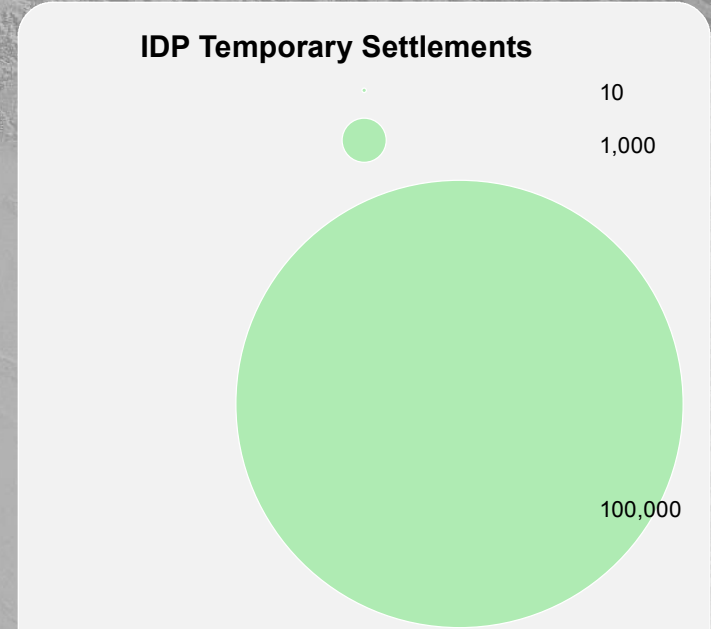

**Construction lead agency**

UNHCR	32
MoMD	18
Government	18
Local Authorities	9
Other	6
IOM	5
UN-Habitat	4
AFAD	3

The information from the graph are from the Camp Service Mapping. Camp Area like Amriyat Al Falluja are considered as only 1 location. Therefore the construction lead at sectors level is only counted as 1 and not multiple construction.

- IPD Settlement Status**
- IDP Camp Open
  - IDP Camp Under Construction
  - UNHCR Construction Lead
  - IPD Collective Centre
  - Feuil's Events
  - Dispersed Transit Centres
  - Capital
  - Governorate Capital
  - District Capital
  - Village or town of interest
  - International Boundary
  - Kurdistan Governorates
  - Governorate Borders
  - District Borders

1 centimeter equals 18 kilometers  
0 25 50 100  
Kilometers