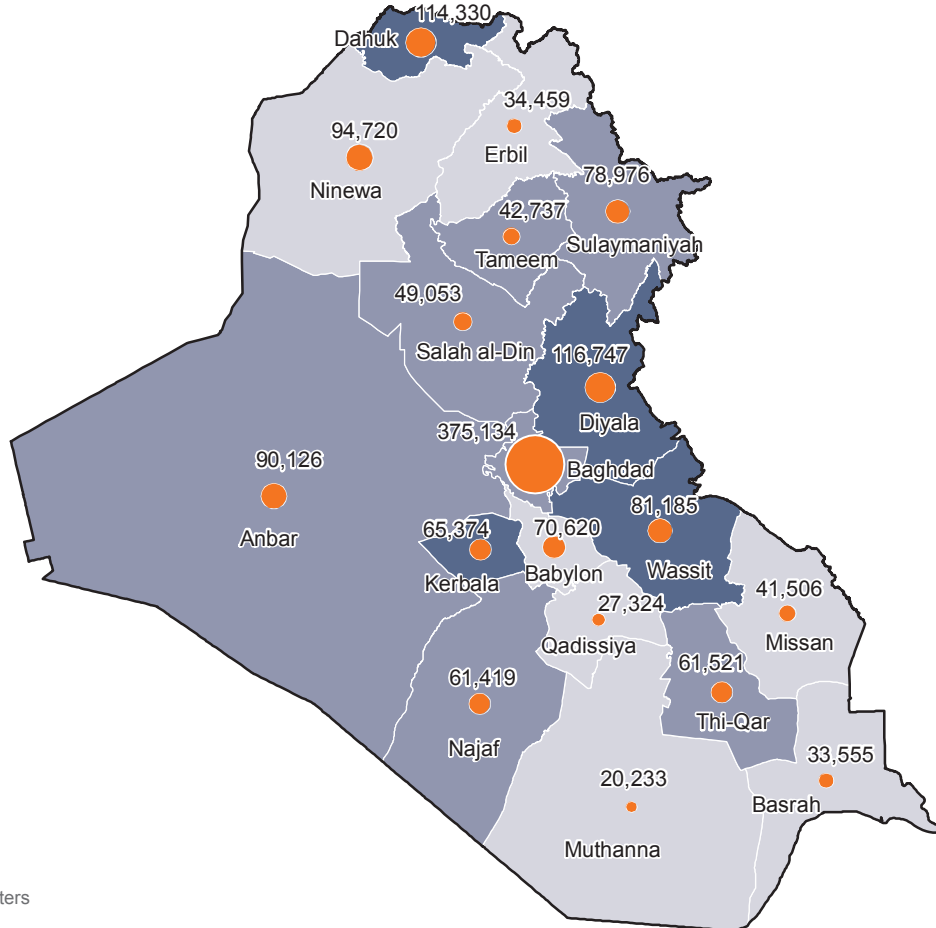

IRAQ Location of IDPs by Governorate (2003 - 2007)

Date: Feb 2008

Rate of Increase in Governorate Population

- Less than 4%
- 5% - 8%
- More than 9%

Number of IDPs

- 10,000
- 100,000
- 200,000

Map ID: OIA_T_IDP_001_A5
Version: 1.0

Scale: 1:7,500,000 - A5

GCS: WGS-84

Source: IDP WG Update
December 2007

Basemap Source: HIC Iraq

0 100 Kilometers