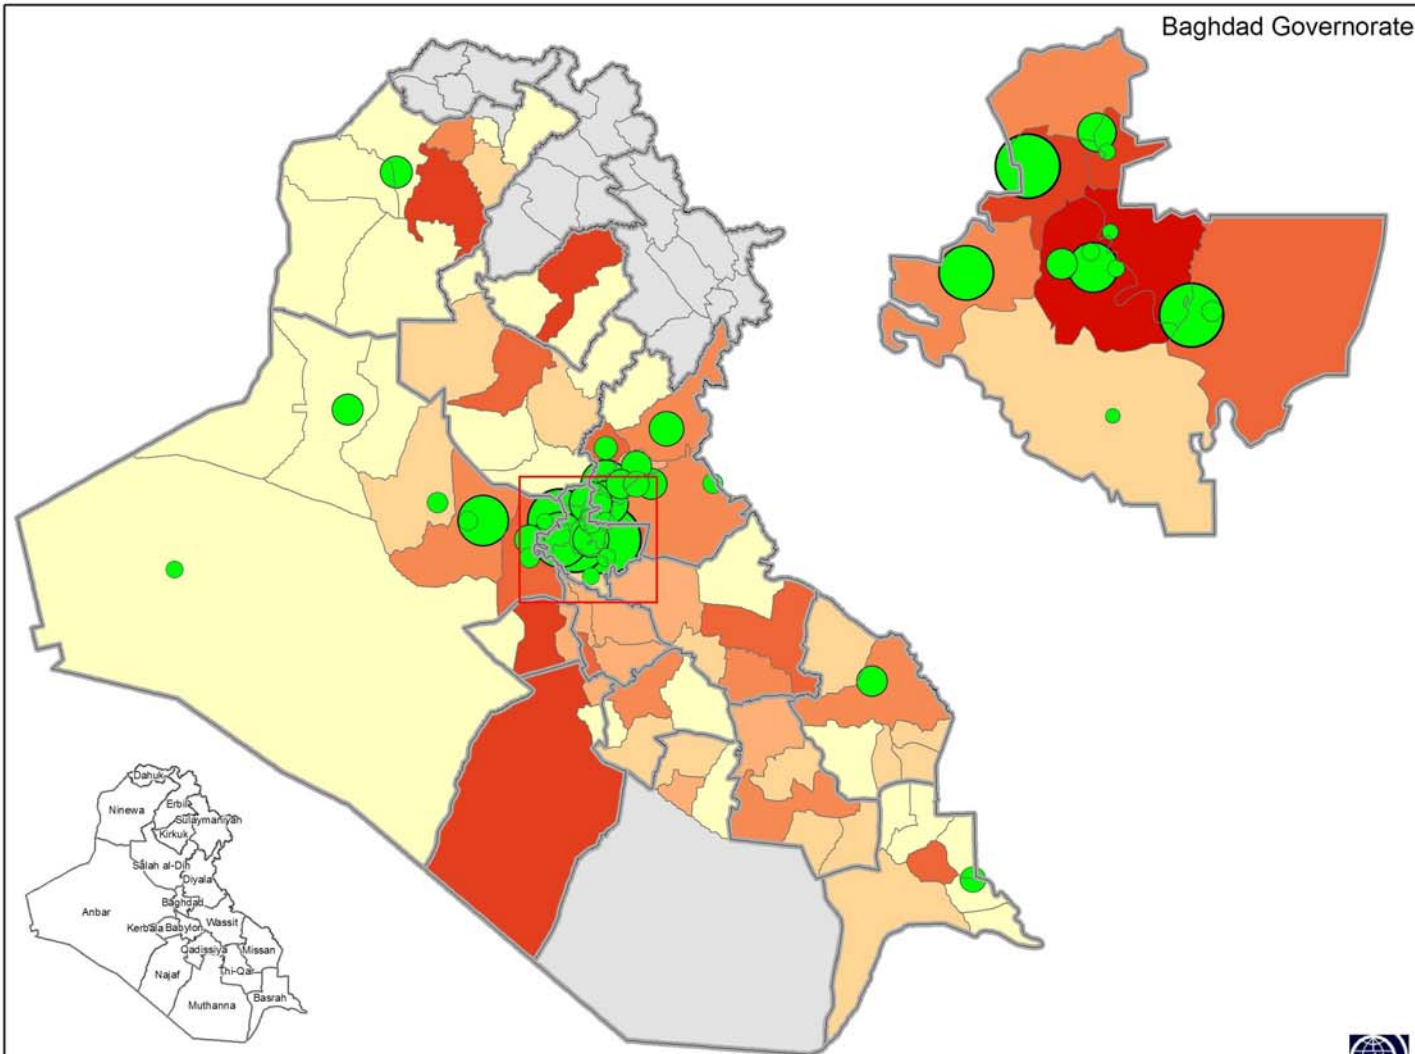

IRAQ - IDPs and Returnees

CAP 2009: Number of IDPs and location of Returnees