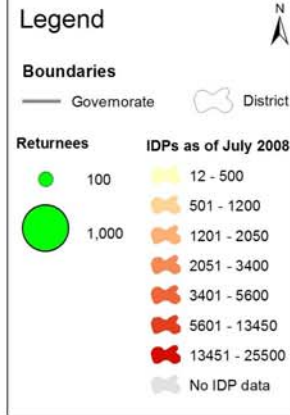

IRAQ - IDPs and Returnees

CAP 2009: Number of IDPs and location of Returnees