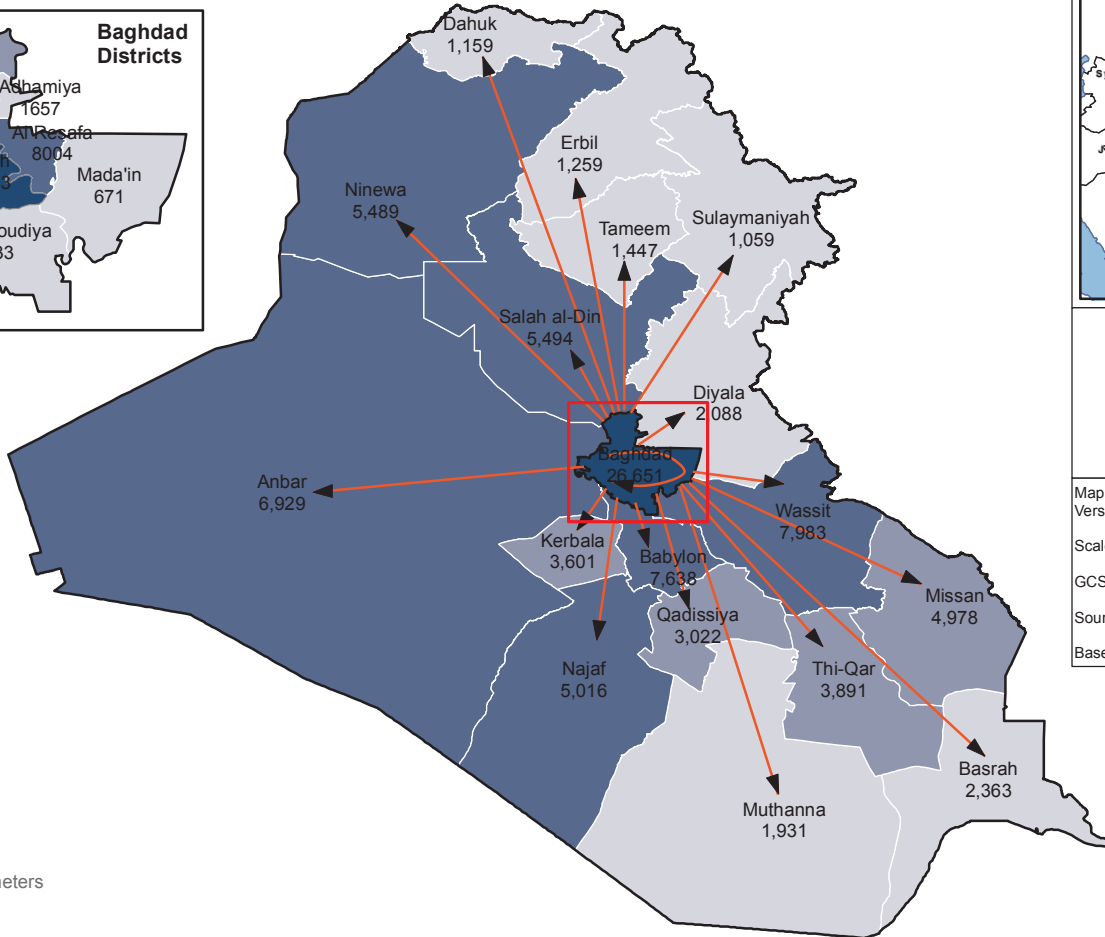

IRAQ Number of IDP Families displaced out & within Baghdad by Governorate

Date: Feb 2008

Number of IDP Families

Map ID: OIA_T_IDP(IN&OUT)B_001_A5
Version: 1.0

Scale: 1:7,500,000 - A5

GCS: WGS-84

Source: IOM 2007

Basemap Source: HIC Iraq