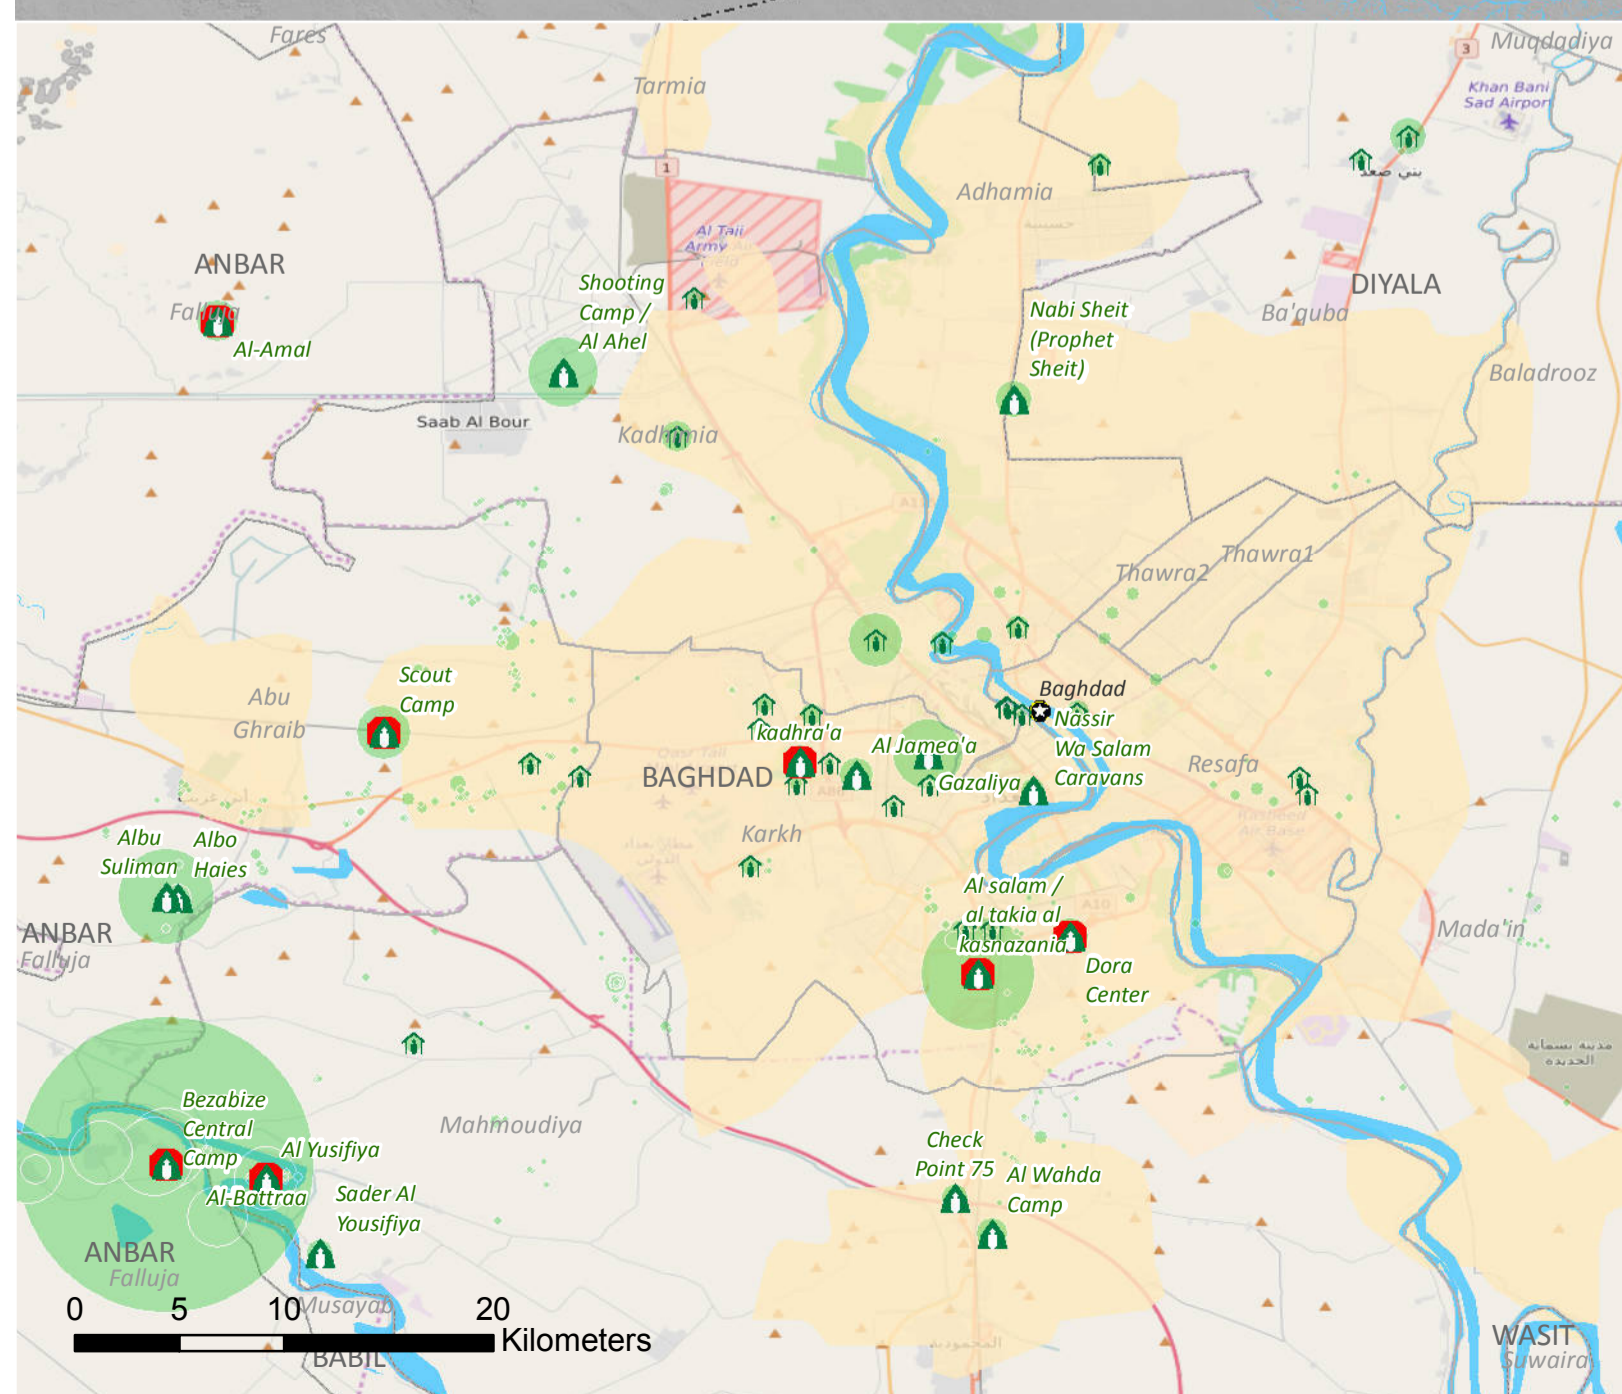

1. **IPD Settlement Status**
2. IDP Camp Open
   - IDP Camp Under Construction
   - UNHCR Construction Lead
   - IPD Collective Centre
   - Feul1$ Events
   - Dispersed Transit Centres
   - Capital
   - Governorate Capital
   - District Capital
   - Village or town of interest
   - International Boundary
   - Kurdistan Governorates
   - Governorate Borders
   - District Borders

1 centimeter equals 18 kilometers
0 25 50 100
Kilometers