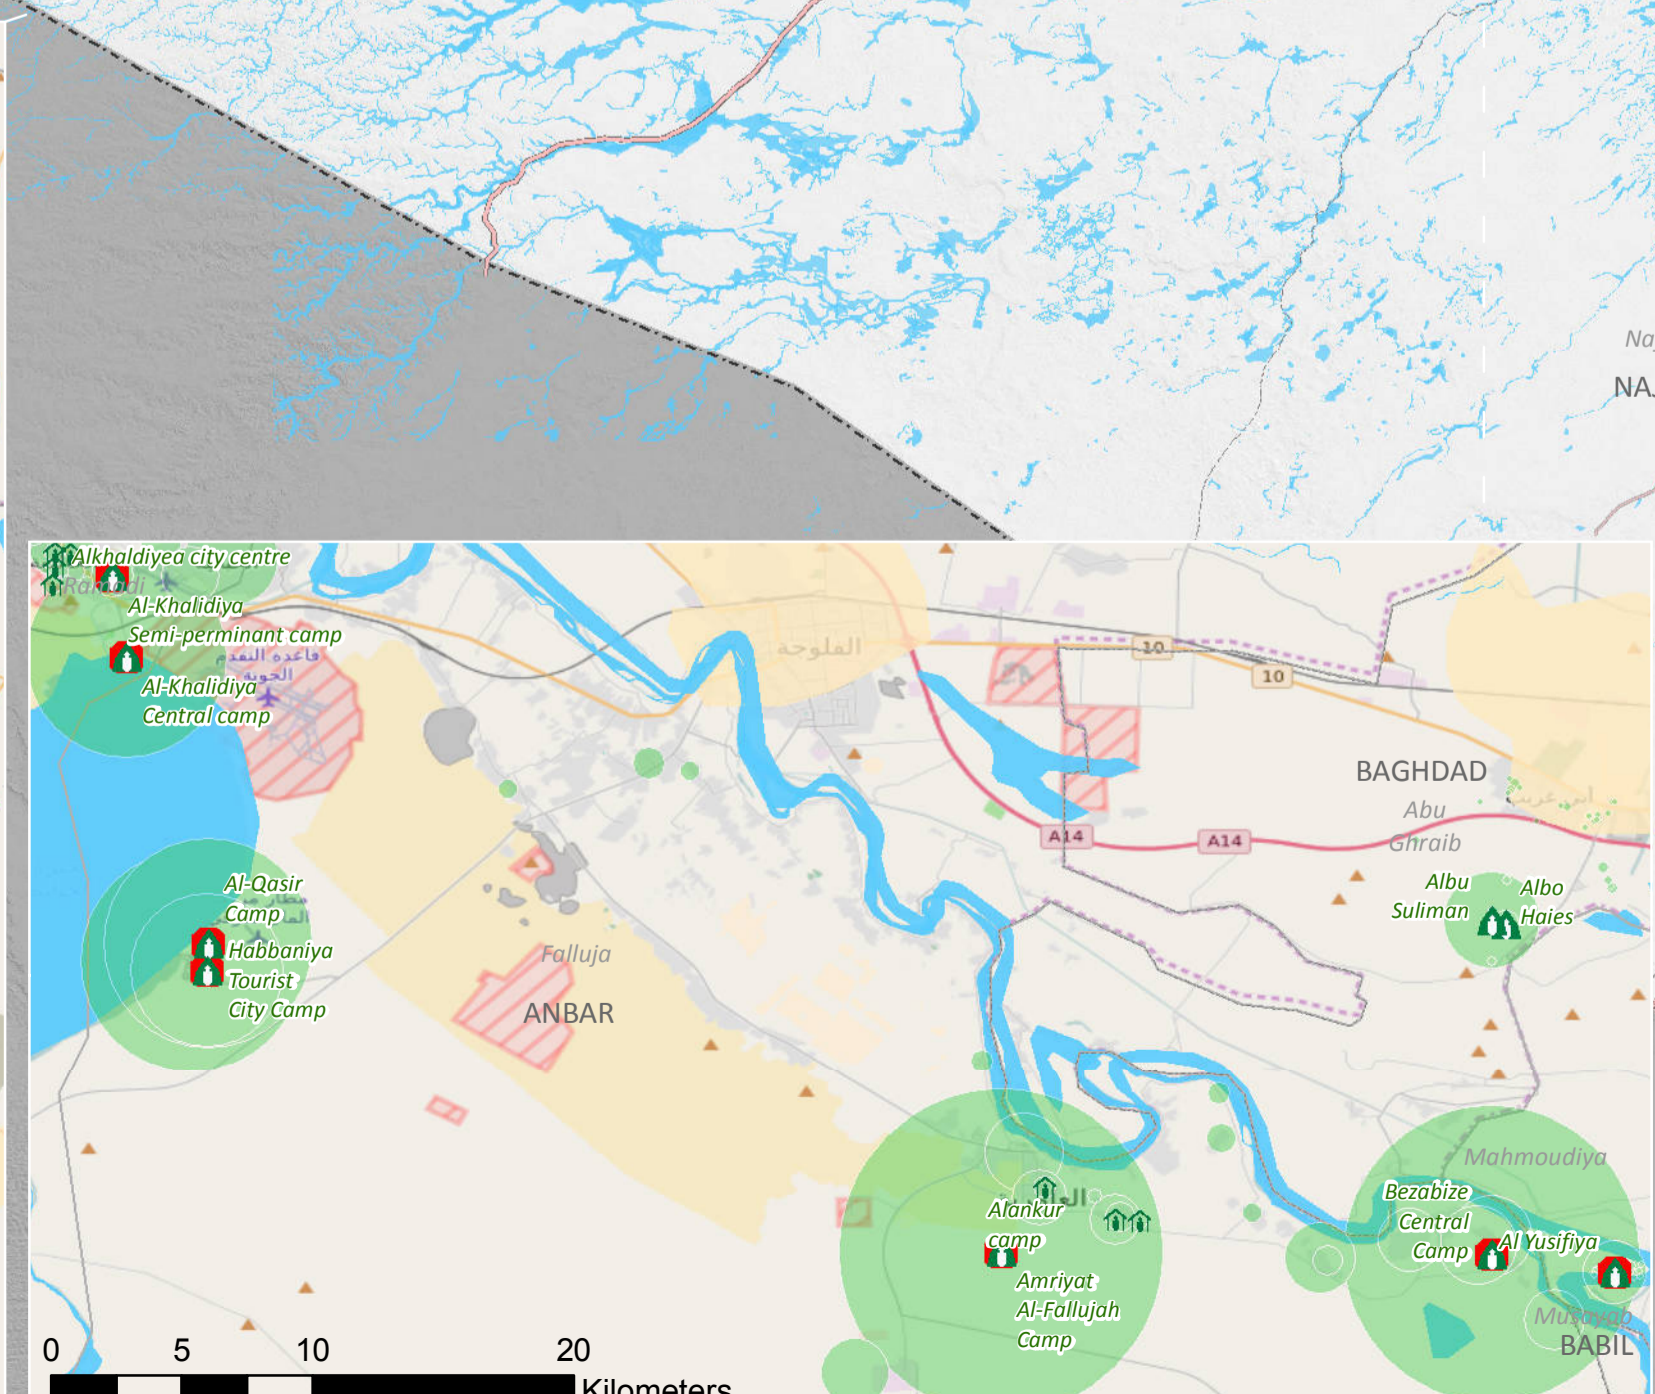

1. **IPD Settlement Status**
2. IDP Camp Open
   - IDP Camp Under Construction
   - UNHCR Construction Lead
   - IPD Collective Centre
   - Feul1$ Events
   - Dispersed Transit Centres
   - Capital
   - Governorate Capital
   - District Capital
   - Village or town of interest
   - International Boundary
   - Kurdistan Governorates
   - Governorate Borders
   - District Borders

1 centimeter equals 18 kilometers
0 25 50 100
Kilometers