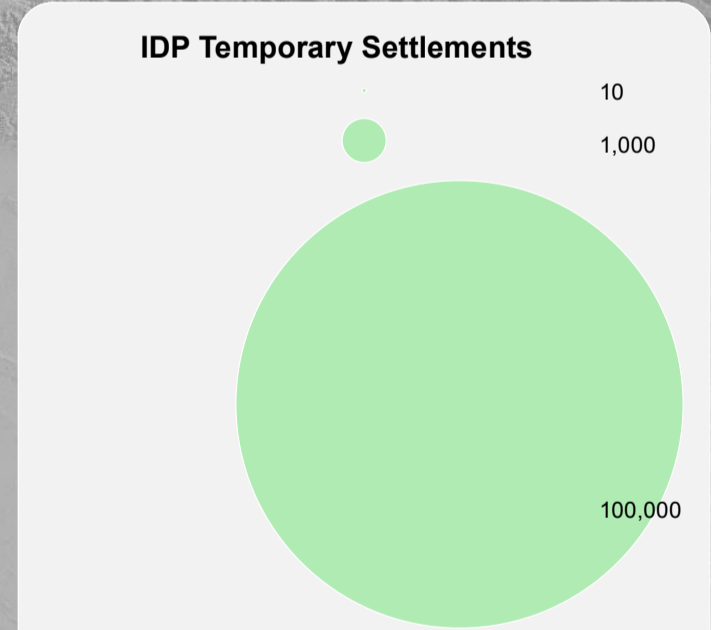

1. **IPD Settlement Status**
2. IDP Camp Open
   - IDP Camp Under Construction
   - UNHCR Construction Lead
   - IPD Collective Centre
   - Feul1$ Events
   - Dispersed Transit Centres
   - Capital
   - Governorate Capital
   - District Capital
   - Village or town of interest
   - International Boundary
   - Kurdistan Governorates
   - Governorate Borders
   - District Borders

1 centimeter equals 18 kilometers
0 25 50 100
Kilometers