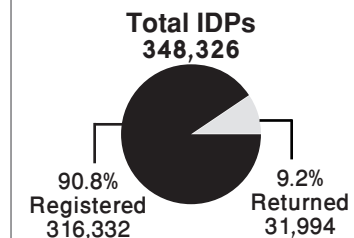

Registered and Returned* IDPs

As of 14 June 2010

Legend

- ★ National Capital
- Governorate Capital Port

*Returns: the figures shown here are registered returnees and a number of IDPs that were absent during the verification exercise and therefore have been classified as returnees. Many people have not notified their departure from areas of displacement, therefore the total number of returnees is higher than represented in this map. The number of returnees is being monitored and will be updated accordingly. Humanitarian actors continue to assist IDPs in their areas of displacement, as well as returnees.