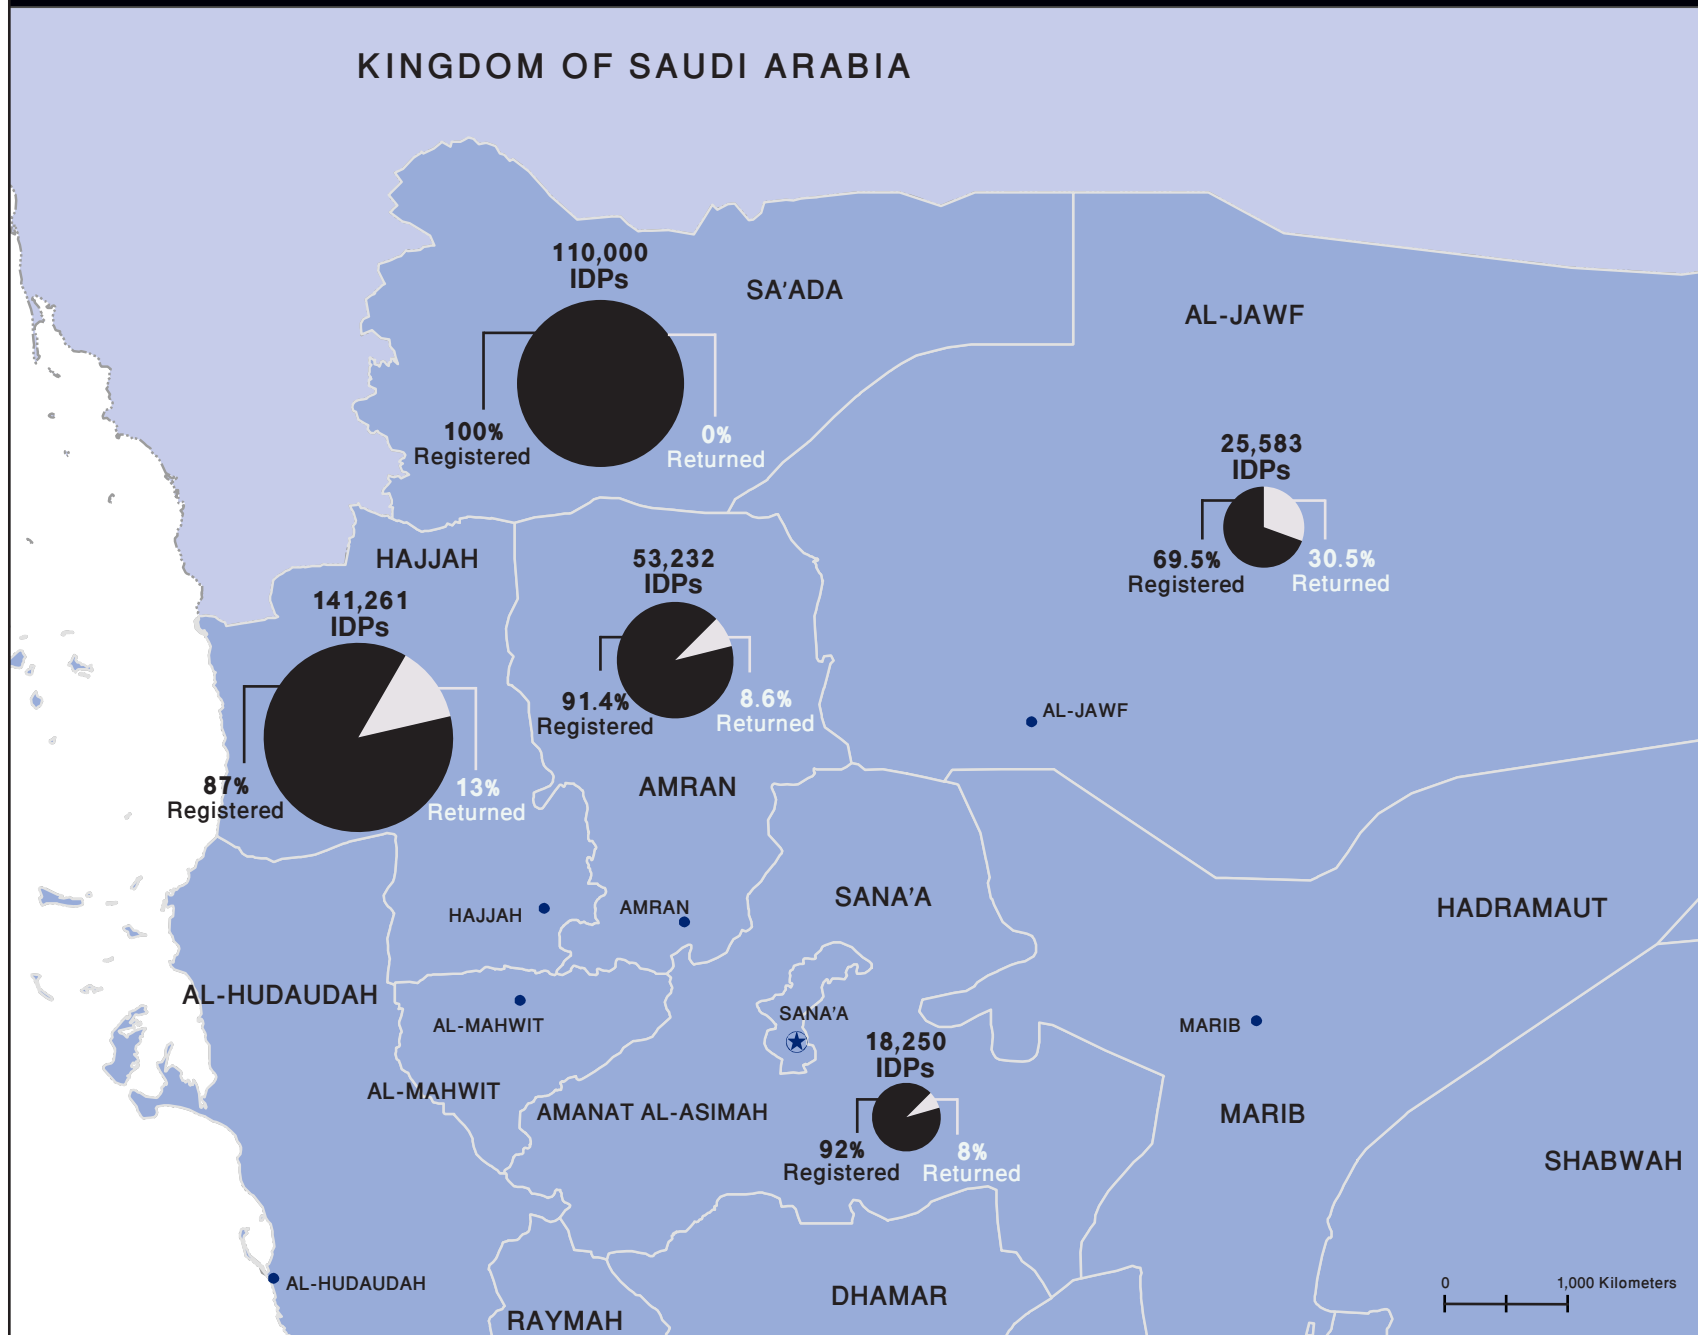

Registered and Returned* IDPs

As of 14 June 2010

Legend

- ★ National Capital
- Governorate Capital Port

*Returns: the figures shown here are registered returnees and a number of IDPs that were absent during the verification exercise and therefore have been classified as returnees. Many people have not notified their departure from areas of displacement, therefore the total number of returnees is higher than represented in this map. The number of returnees is being monitored and will be updated accordingly. Humanitarian actors continue to assist IDPs in their areas of displacement, as well as returnees.

Disclaimers:

The boundaries and names shown and the designations used on all maps do not imply official endorsement or acceptance by the United Nations.

The data and information represented originates from UN country team as indicated.

Creation date: 14 June 2010

Map sources: Elevation data from SRTM, IDPs data from UNHCR and HCT data from MoH and CSO Yemen.

United Nations
Office for the Coordination of
Humanitarian Affairs - Regional Office for
the Middle East, North Africa and Central Asia