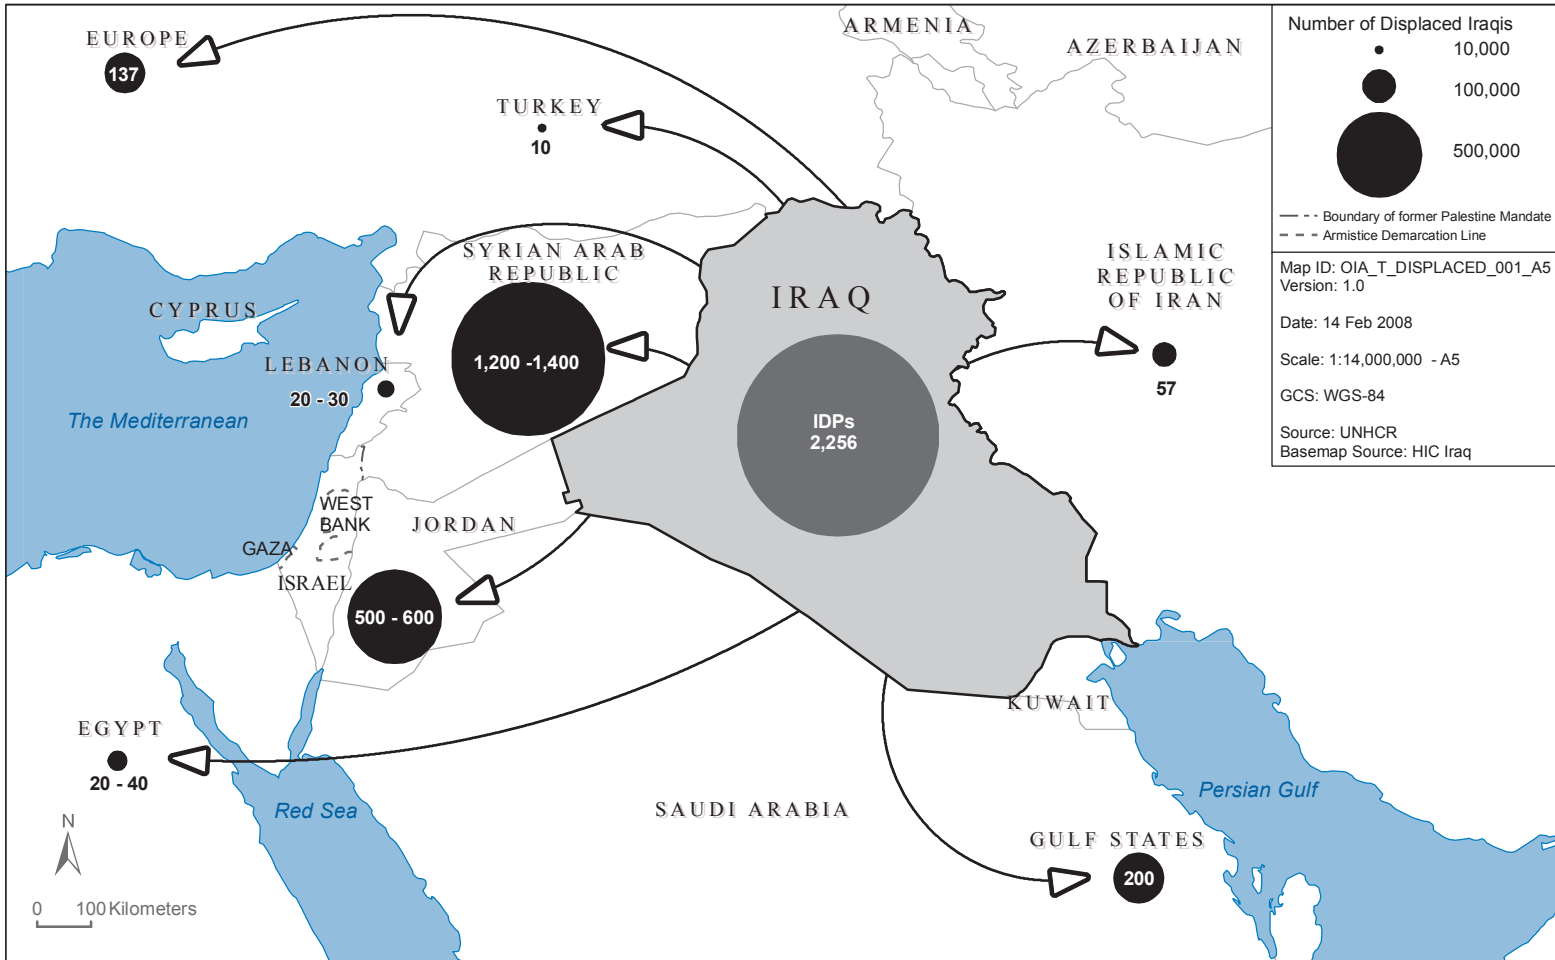

Displaced Iraqis (Estimated in thousands, as of September 2007)

Date: Feb 2008

Number of Displaced Iraqis

- 10,000
- 100,000
- 500,000

--- Boundary of former Palestine Mandate
- - - Armistice Demarcation Line

Map ID: OIA_T_DISPLACED_001_A5
Version: 1.0

Date: 14 Feb 2008

Scale: 1:14,000,000 - A5

GCS: WGS-84

Source: UNHCR
Basemap Source: HIC Iraq