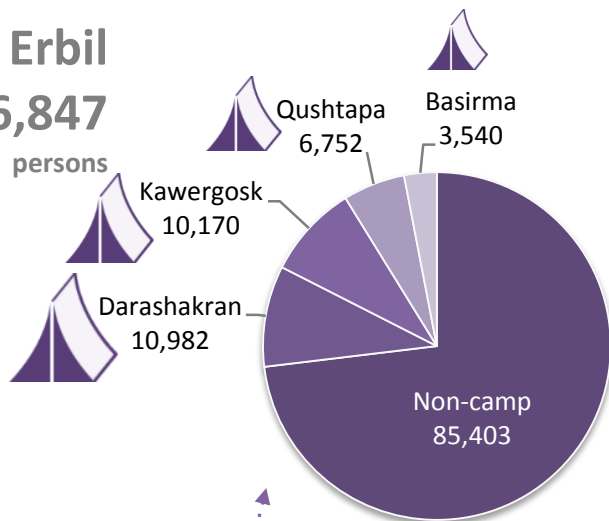

Iraq: Syrian Refugee stats and locations, 30 June 2016

Total: 249,395 persons (88,772 households)

- 61 % = 97,320 live in 10 camps and 39 % = 152,075 in 4 non-camp/urban areas.
- 97 % = 241,057 live in Kurdistan Region-Iraq (KR-I): in Erbil Duhok and Sulaymaniyah
- 3 % = 8,338 live in other locations in Iraq.

Duhok 93,075 persons

Erbil 116,847 persons

Sulaymaniyah 31,135

Turkey

Duhok

Erbil

Sulaymaniyah

Iran

Iraq

Baghdad

Anbar
4,500

Al-Obaidy
1,518

Non-Camp
2,982

Places of origin

Camp
Non-Camp/Urban

Number of camps