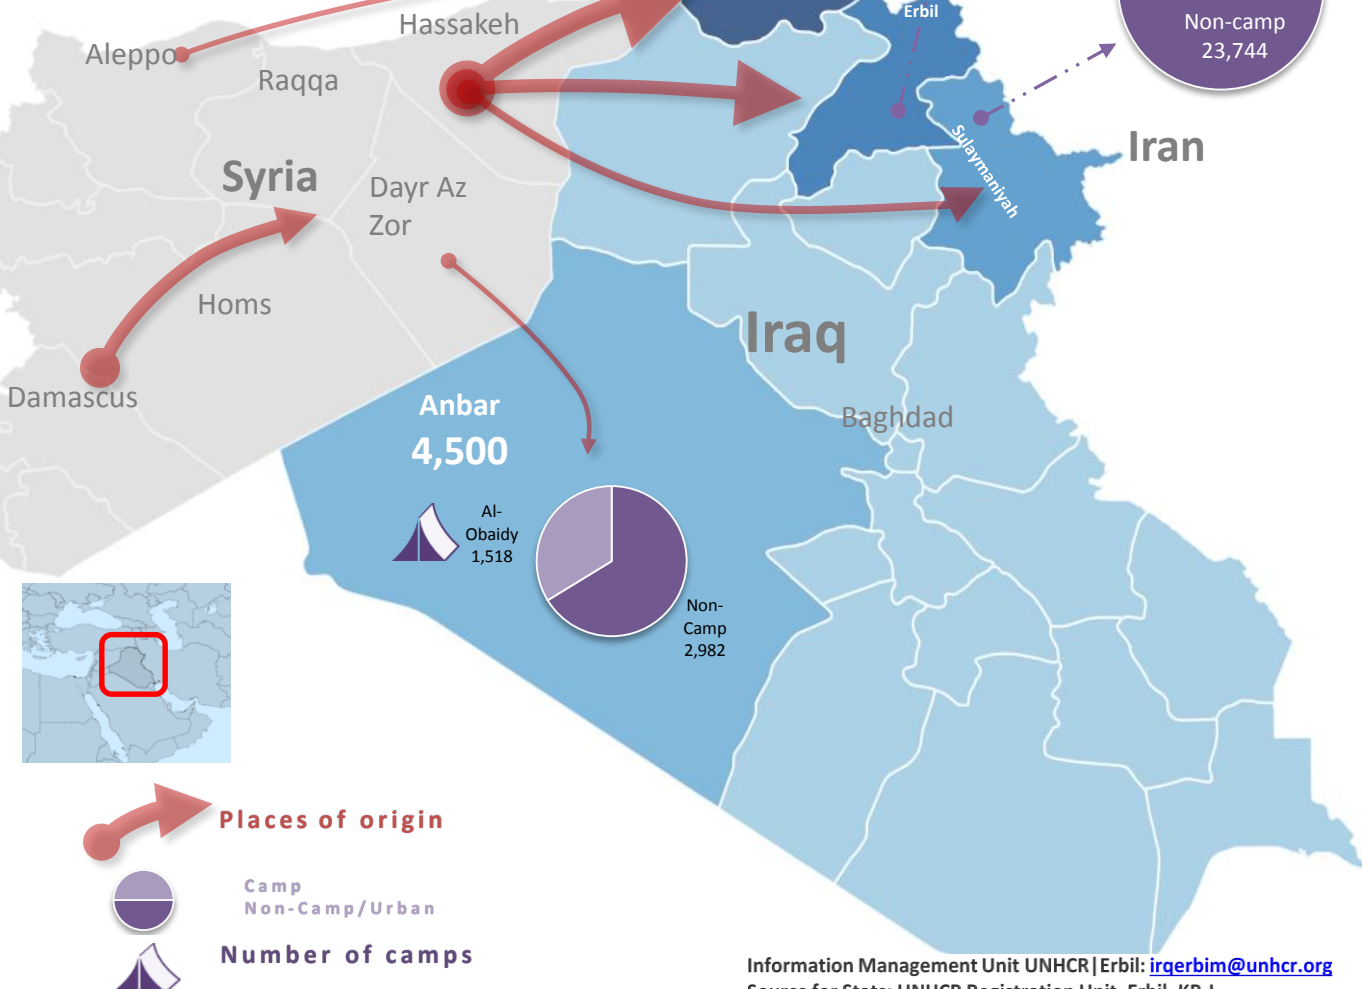

Iraq: Syrian Refugee stats and locations, 30 June 2016

Total: 249,395 persons (88,772 households)

- 61 % = 97,320 live in 10 camps and 39 % = 152,075 in 4 non-camp/urban areas.
- 97 % = 241,057 live in Kurdistan Region-Iraq (KR-I): in Erbil Duhok and Sulaymaniyah
- 3 % = 8,338 live in other locations in Iraq.

Duhok 93,075 persons

Erbil 116,847 persons

Sulaymaniyah 31,135

Turkey

Duhok

Erbil

Sulaymaniyah

Iran

Iraq

Baghdad

Anbar
4,500

Al-Obaidy
1,518

Non-Camp
2,982

Places of origin

Camp
Non-Camp/Urban

Number of camps