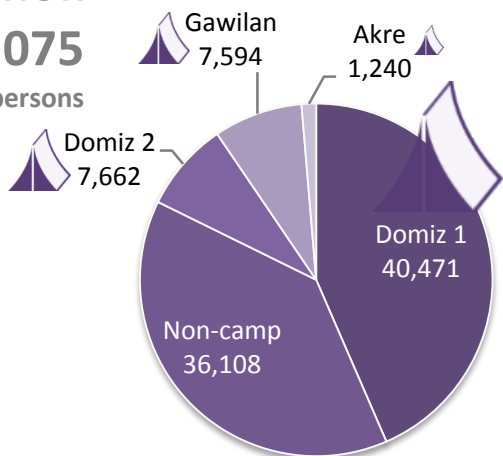

Iraq: Syrian Refugee stats and locations, 30 June 2016

Total: 249,395 persons (88,772 households)

- 61 % = 97,320 live in 10 camps and 39 % = 152,075 in 4 non-camp/urban areas.
- 97 % = 241,057 live in Kurdistan Region-Iraq (KR-I): in Erbil Duhok and Sulaymaniyah
- 3 % = 8,338 live in other locations in Iraq.

Duhok 93,075 persons

Erbil 116,847 persons

Sulaymaniyah 31,135

Turkey

Duhok

Erbil

Sulaymaniyah

Iran

Iraq

Baghdad

Anbar
4,500

Al-Obaidy
1,518

Non-Camp
2,982

Places of origin

Camp
Non-Camp/Urban

Number of camps