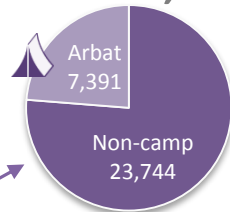

Iraq: Syrian Refugee stats and locations, 30 June 2016

Total: 249,395 persons (88,772 households)

- 61 % = 97,320 live in 10 camps and 39 % = 152,075 in 4 non-camp/urban areas.
- 97 % = 241,057 live in Kurdistan Region-Iraq (KR-I): in Erbil Duhok and Sulaymaniyah
- 3 % = 8,338 live in other locations in Iraq.

Duhok 93,075 persons

Erbil 116,847 persons

Sulaymaniyah 31,135

Turkey

Duhok

Erbil

Sulaymaniyah

Iran