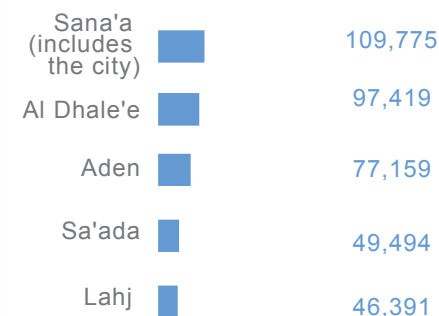

1,019,762¹

Internally Displaced Persons
(31 May 2015)

Top 5 Internally Displaced Persons by Governorate of destination

Top 5 Internally Displaced Persons by Governorate of origin (where specified)

Population movement from Yemen to neighbouring countries²