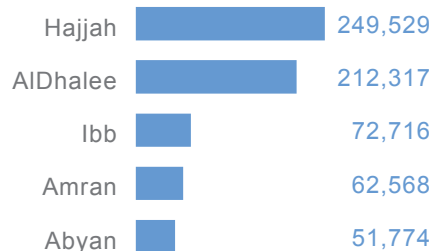

1,019,762¹

Internally Displaced Persons
(31 May 2015)

Top 5 Internally Displaced Persons by Governorate of destination

Top 5 Internally Displaced Persons by Governorate of origin (where specified)

Population movement from Yemen to neighbouring countries²