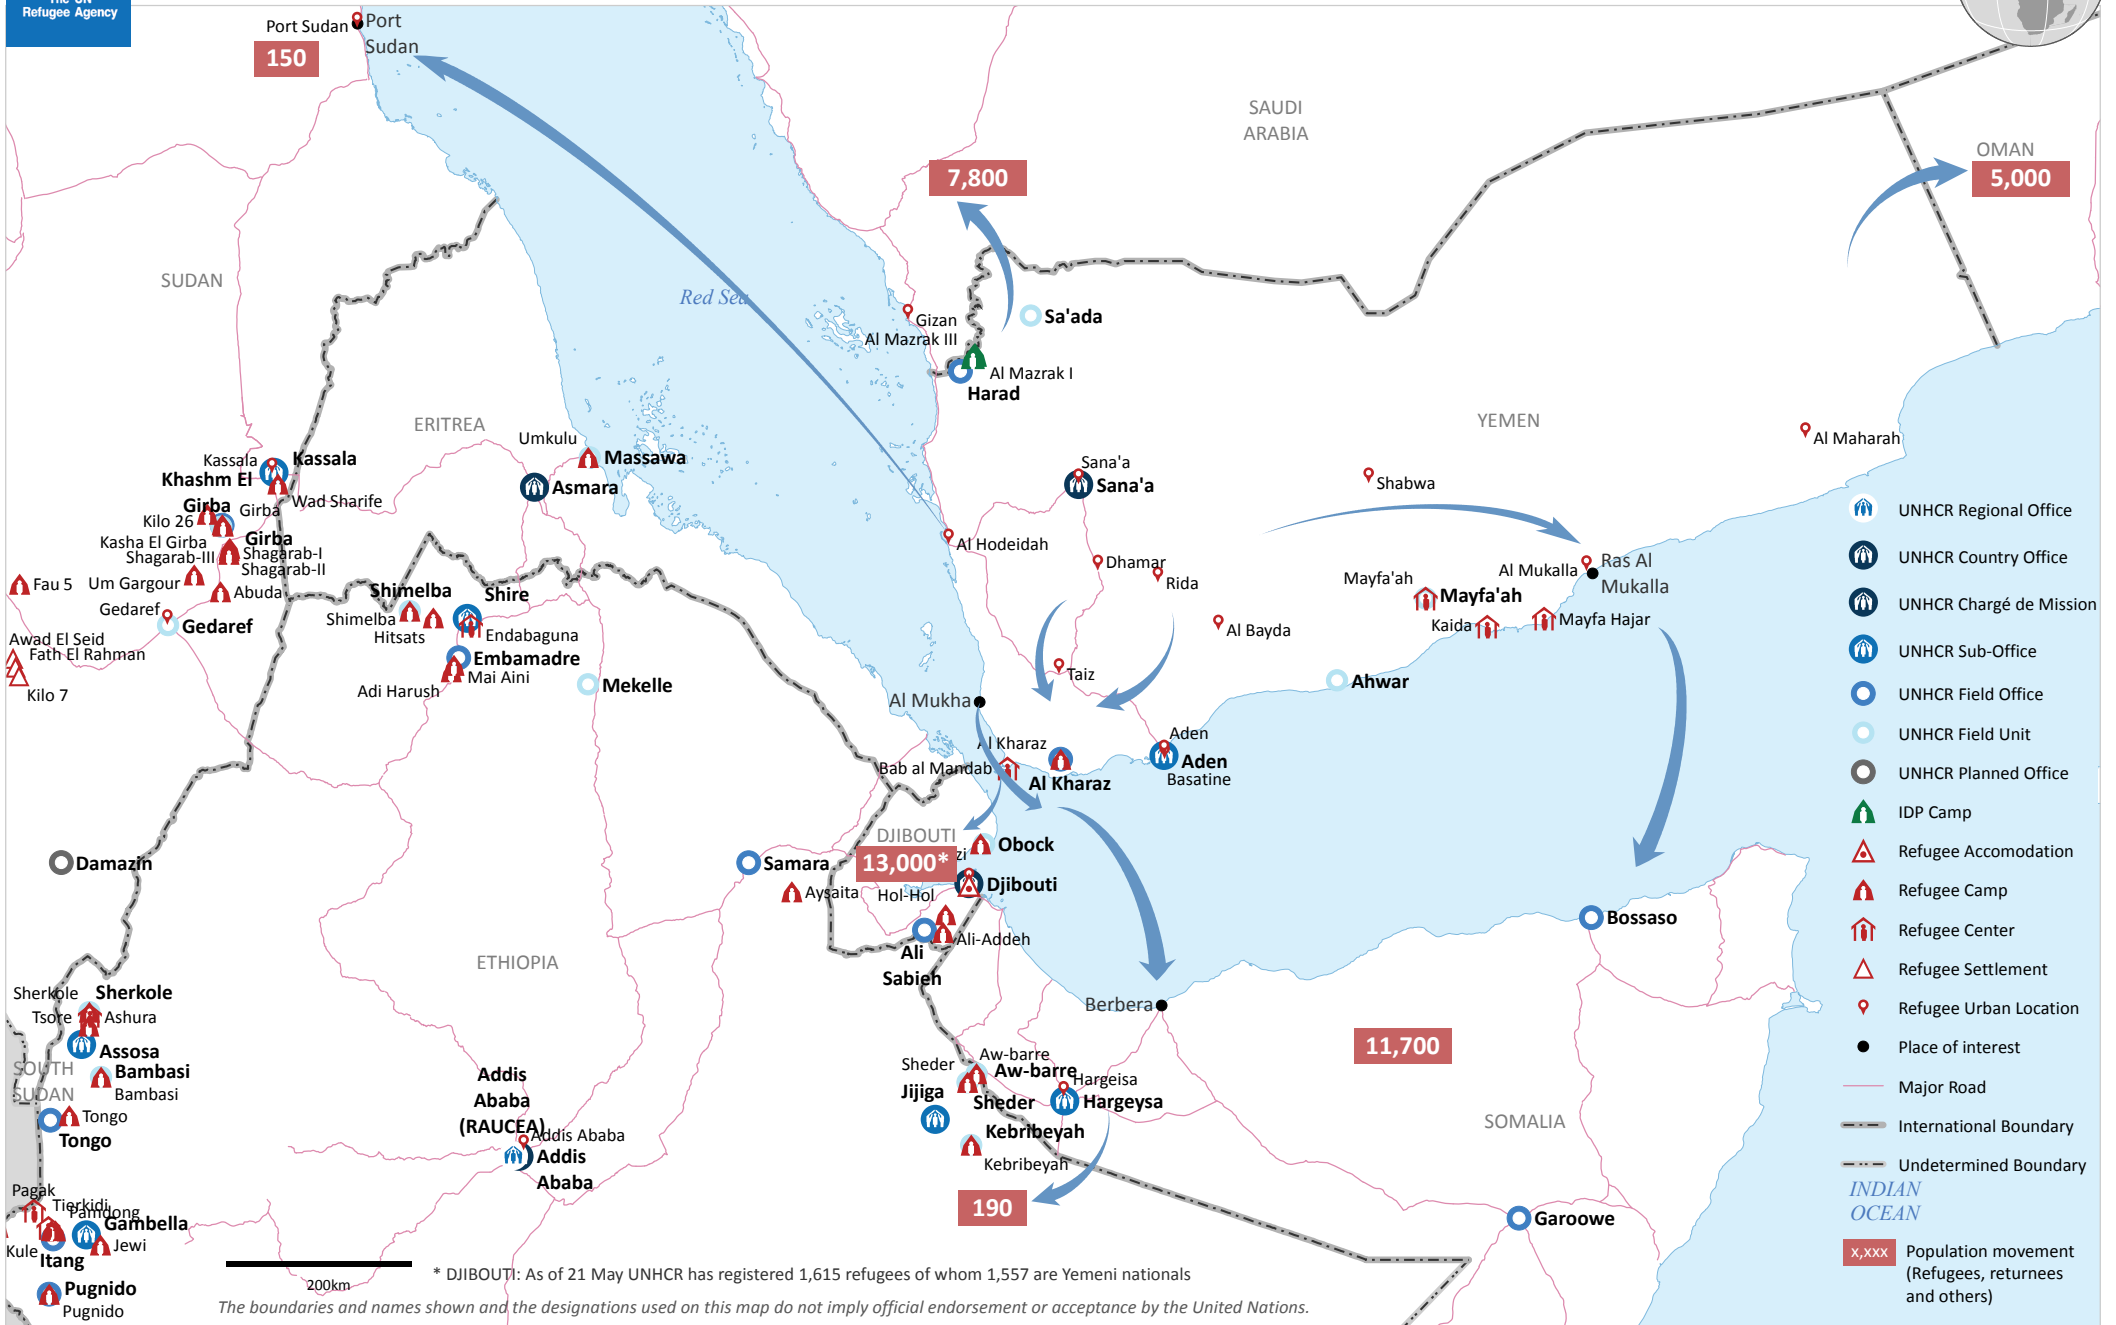

Yemen Situation: Regional map

29 May 2015

- UNHCR Regional Office
- UNHCR Country Office
- UNHCR Chargé de Mission
- UNHCR Sub-Office
- UNHCR Field Office
- UNHCR Field Unit
- UNHCR Planned Office
- IDP Camp
- Refugee Accommodation
- Refugee Camp
- Refugee Center
- Refugee Settlement
- Refugee Urban Location
- Place of interest
- Major Road
- International Boundary
- Undetermined Boundary
-
- Population movement (Refugees, returnees and others)