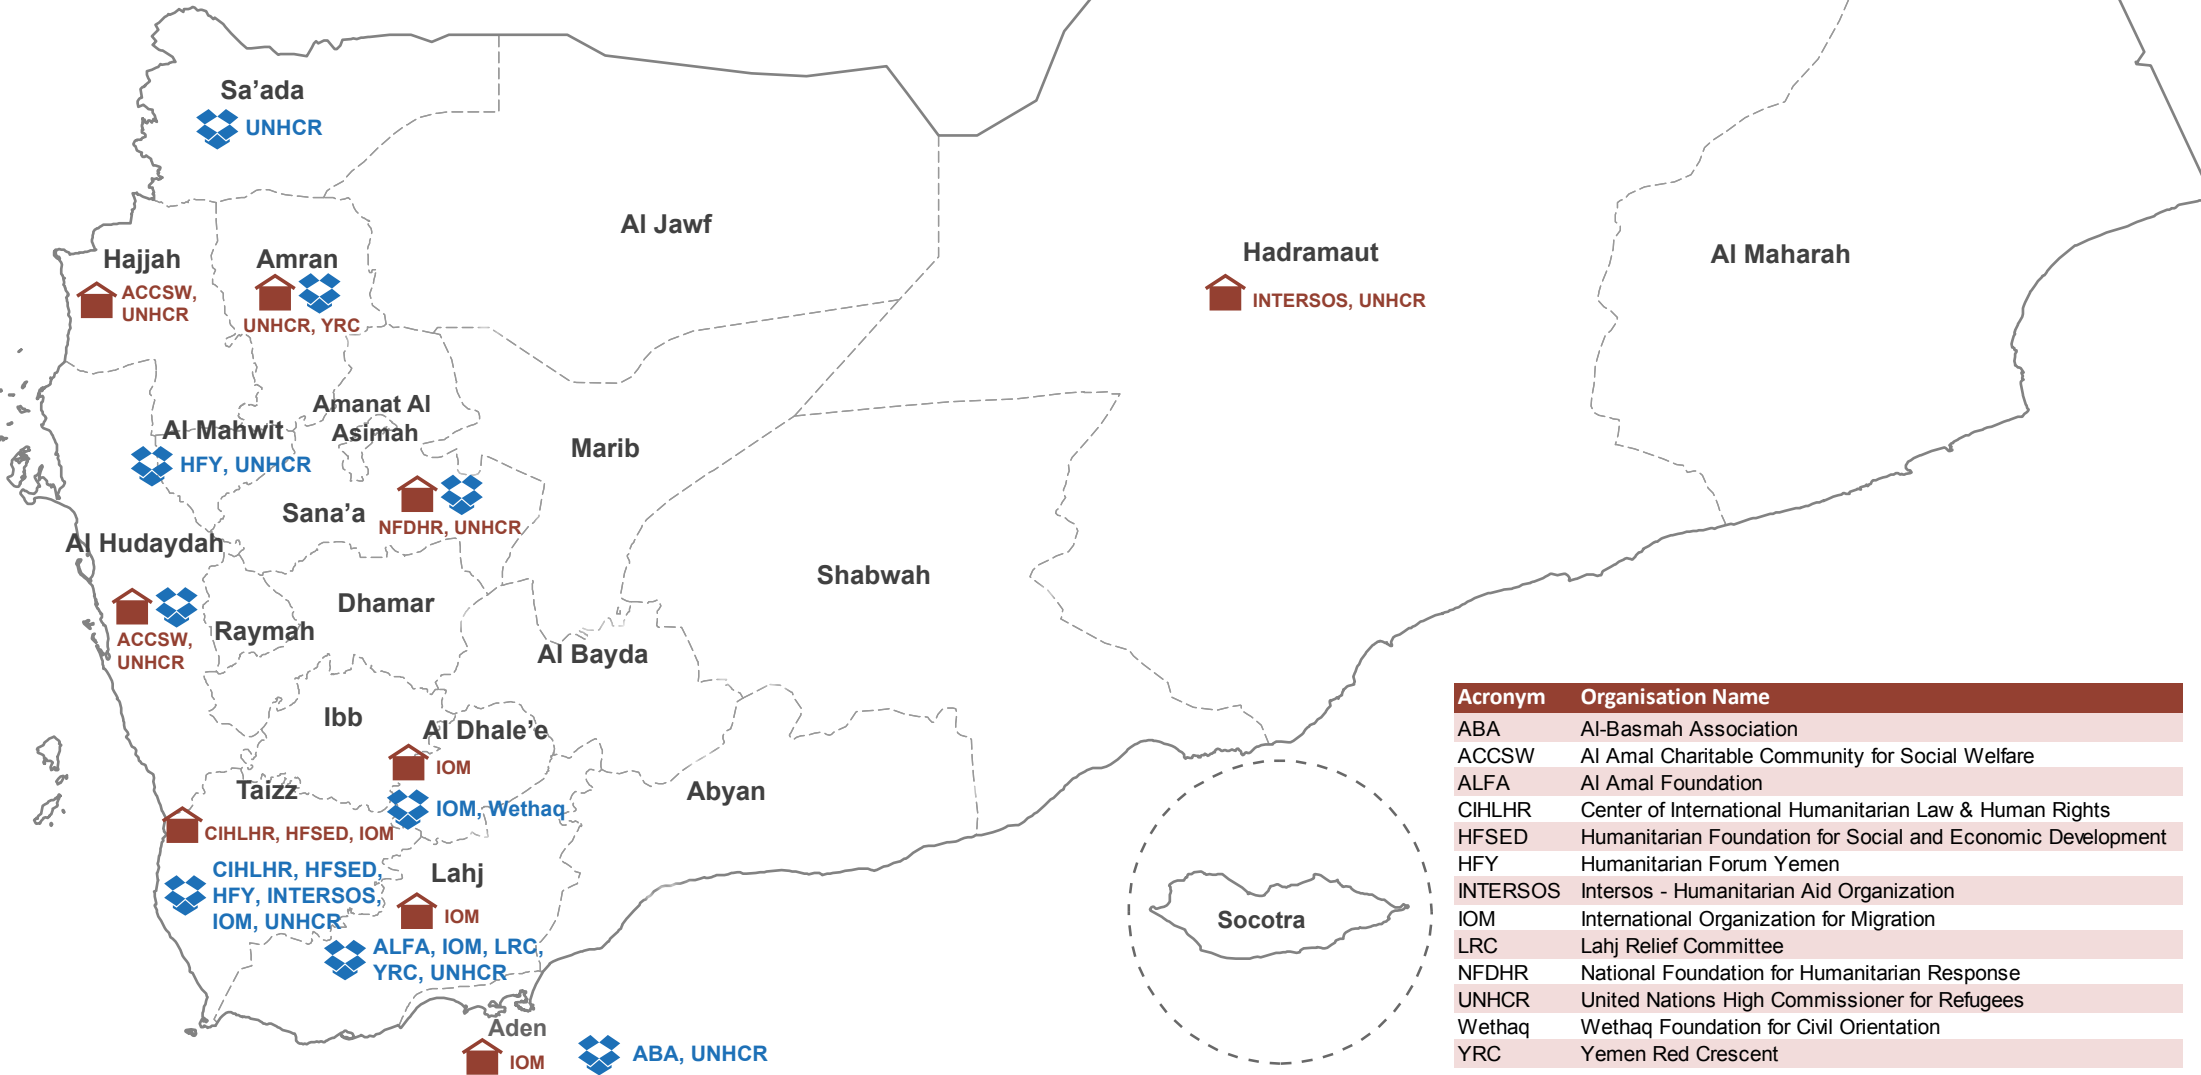

Yemen: Shelter/CCCM/NFI Cluster 3Ws (Who Does What Where) for April 2016

Shelter Cluster Yemen
ShelterCluster.org
Coordinating Humanitarian Shelter

CCCM CLUSTER
SUPPORTING DISPLACED COMMUNITIES
www.cccmcluster.org

Legend

 Partners conducted NFI distributions

 Partners implemented Shelter activities

Acronym	Organisation Name
ABA	Al-Basmah Association
ACCSW	Al Amal Charitable Community for Social Welfare
ALFA	Al Amal Foundation
CIHLHR	Center of International Humanitarian Law & Human Rights
HFSED	Humanitarian Foundation for Social and Economic Development
HFY	Humanitarian Forum Yemen
INTERSOS	Intersos - Humanitarian Aid Organization
IOM	International Organization for Migration
LRC	Lahj Relief Committee
NFDHR	National Foundation for Humanitarian Response
UNHCR	United Nations High Commissioner for Refugees
Wethaq	Wethaq Foundation for Civil Orientation
YRC	Yemen Red Crescent