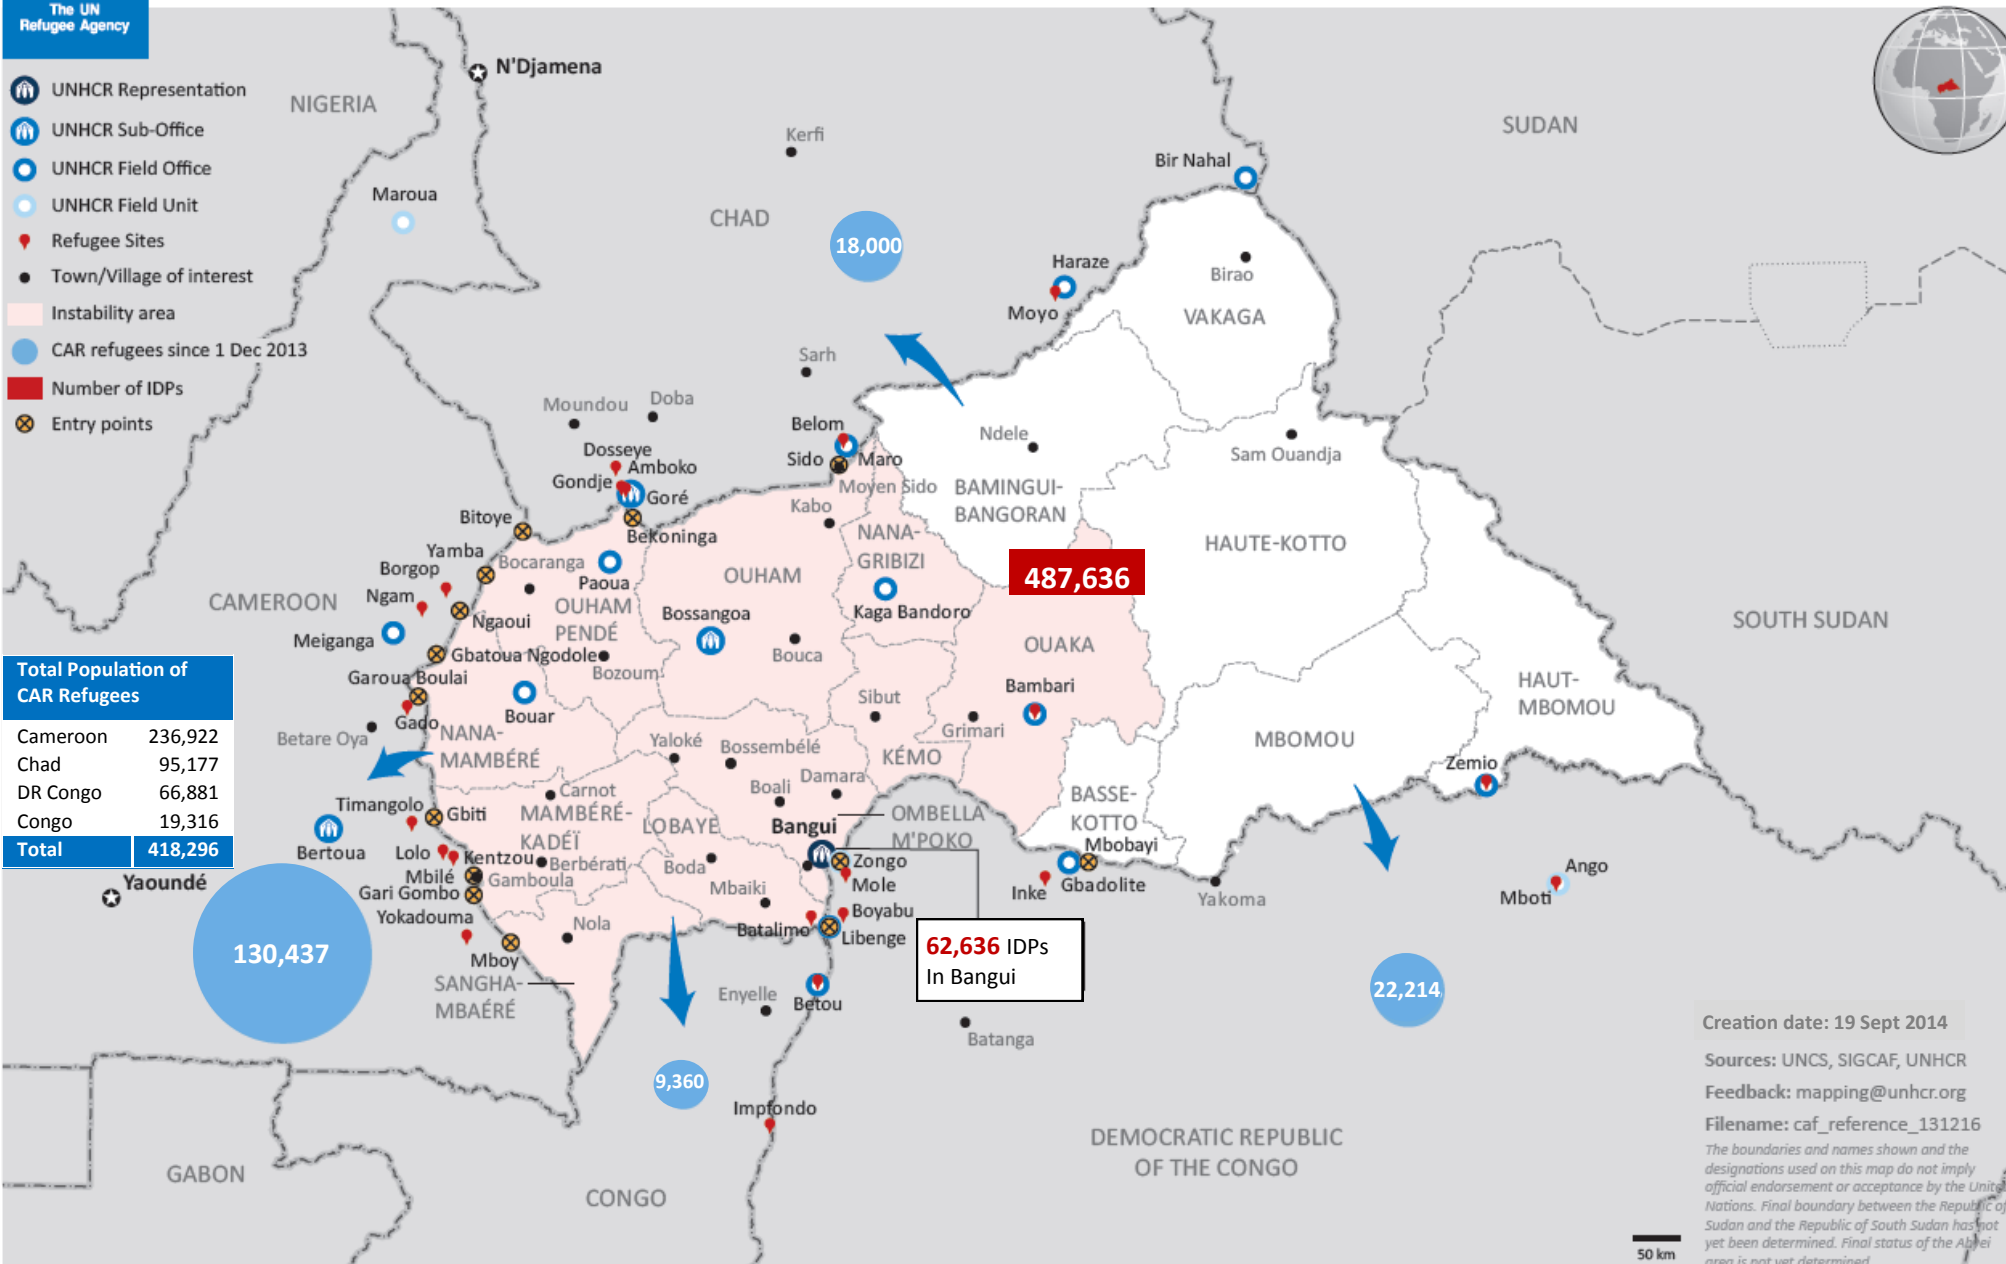

Central African Republic Emergency Situation

As of 19 September 2014

UNHCR Regional Bureau for Africa

- UNHCR Representation
- UNHCR Sub-Office
- UNHCR Field Office
- UNHCR Field Unit
- Refugee Sites
- Town/Village of interest
- Instability area
- CAR refugees since 1 Dec 2013
- Number of IDPs
- Entry points

Total Population of CAR Refugees	
Cameroon	236,922
Chad	95,177
DR Congo	66,881
Congo	19,316
Total	418,296

Creation date: 19 Sept 2014

Sources: UNCS, SIGCAF, UNHCR

Feedback: mapping@unhcr.org

Filename: [caf_reference_131216](#)

The boundaries and names shown and the designations used on this map do not imply official endorsement or acceptance by the United Nations. Final boundary between the Republic of Sudan and the Republic of South Sudan has not yet been determined. Final status of the Abyei area is not yet determined.