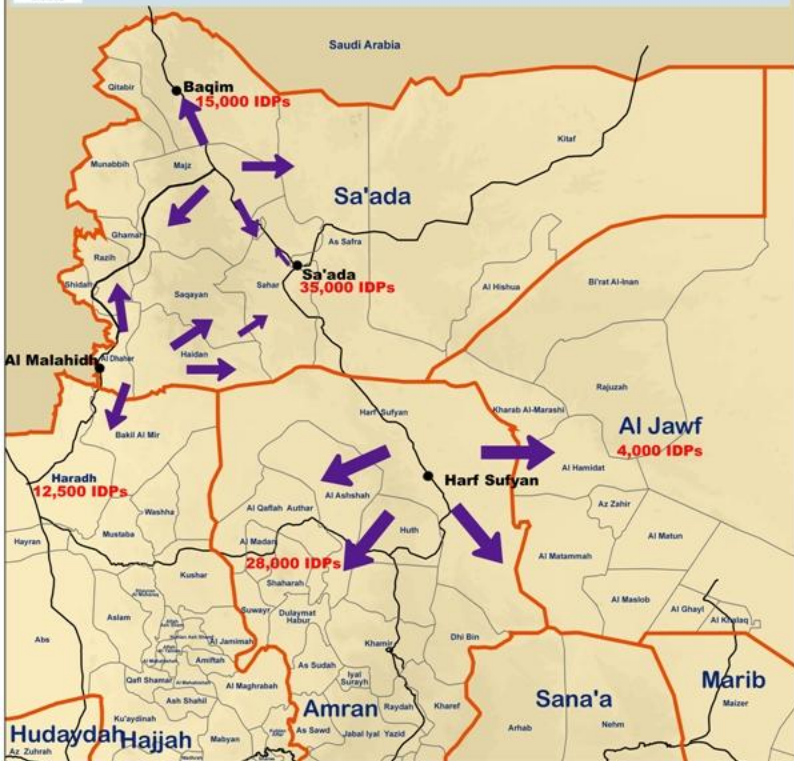

Situation in Northern Yemen

IDPs Movement

IDPs movement

Governorate Boundary

District Boundry

● **City / Town**

The boundaries and names shown and designations used on this map do not imply official endorsement or acceptance by the United Nations.

Source of Spatial boundaries:
Central Statistics Organization
Yemen
Geographic Coordinate system: GCC WGS1984

Analysis and Graphic Done by:
WFP - Yemen

World Food Programme

May Produced
Sep. 2009