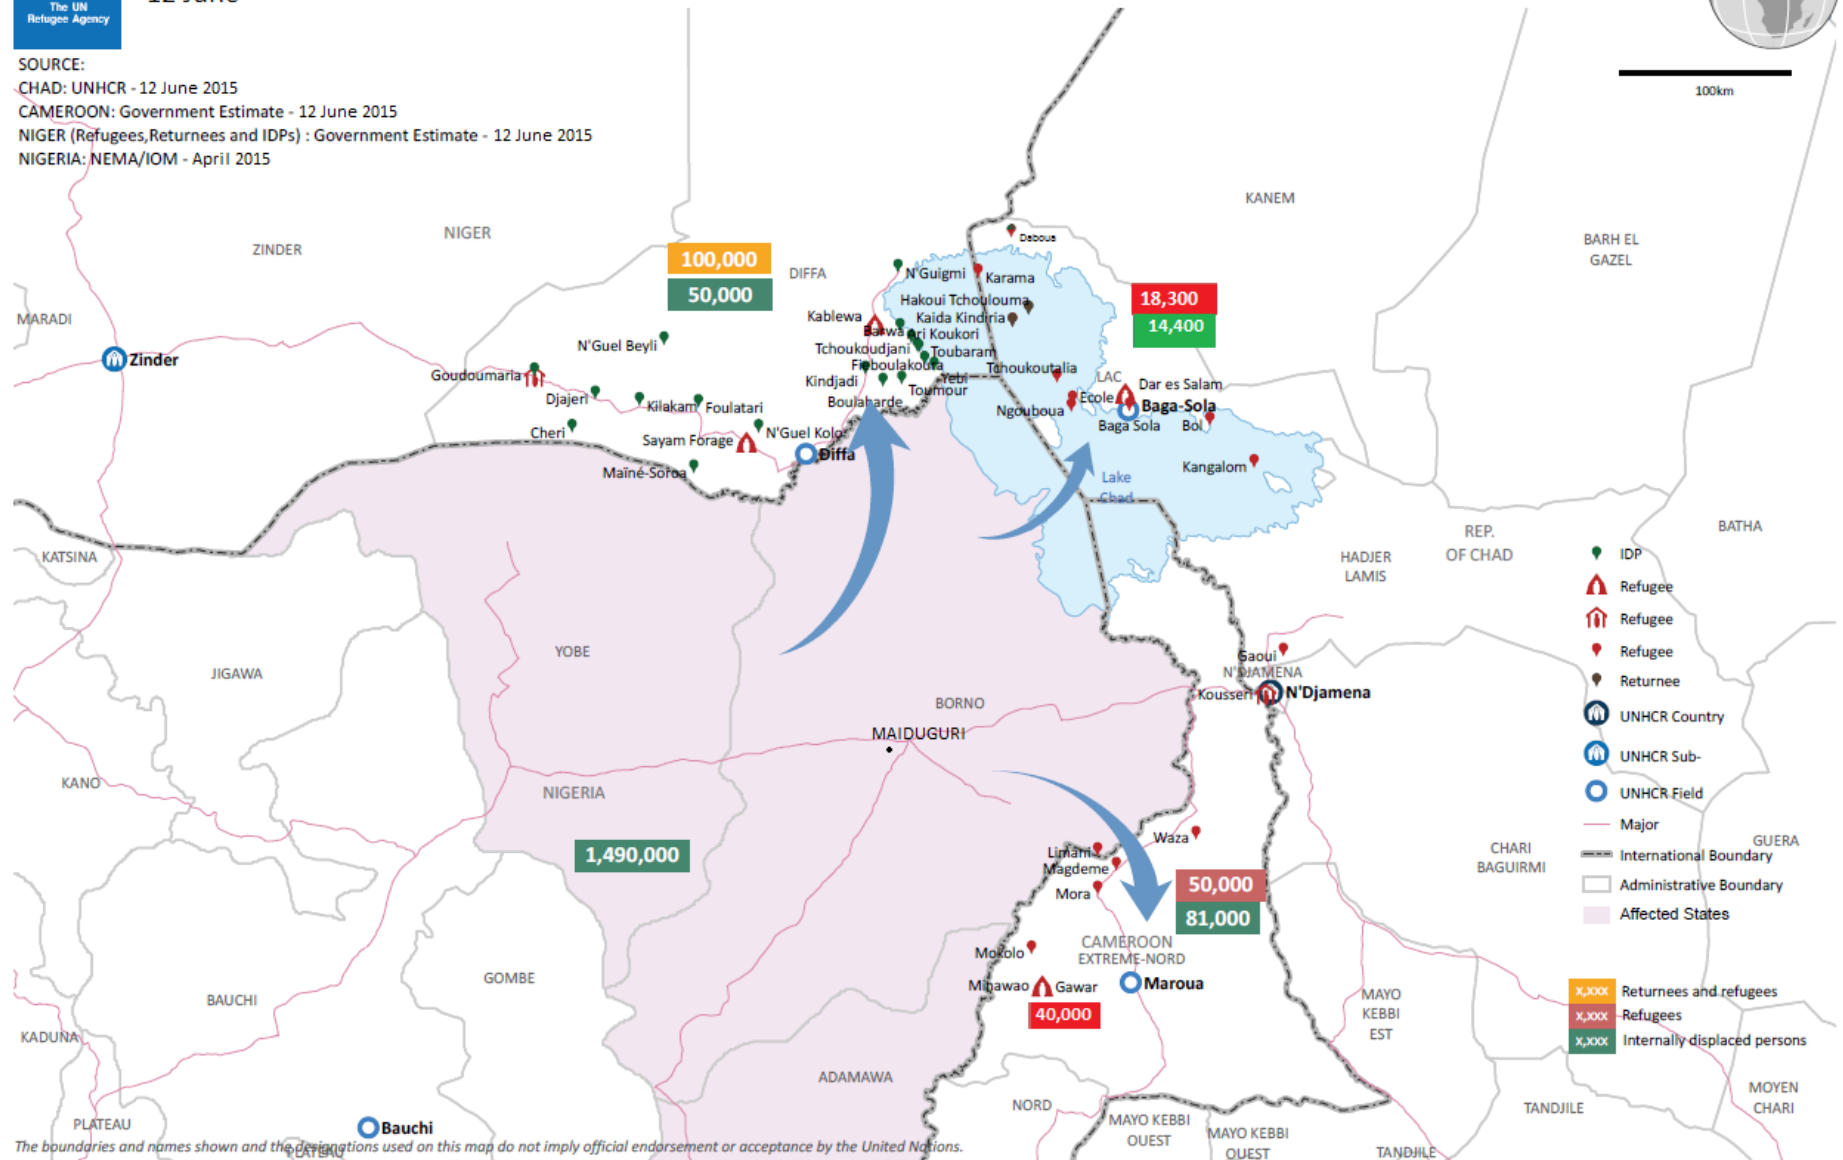

Nigeria Situation: Operational context map

12 June

SOURCE:

CHAD: UNHCR - 12 June 2015

CAMEROON: Government Estimate - 12 June 2015

NIGER (Refugees, Returnees and IDPs) : Government Estimate - 12 June 2015

NIGERIA: NEMA/IOM - April 2015

The boundaries and names shown and the designations used on this map do not imply official endorsement or acceptance by the United Nations.

Printing date: 01 Jun 2015 Sources: UNHCR Author: UNHCR - HQ Geneva Feedback: mapping@unhcr.org Filename: nga_situation_A4L