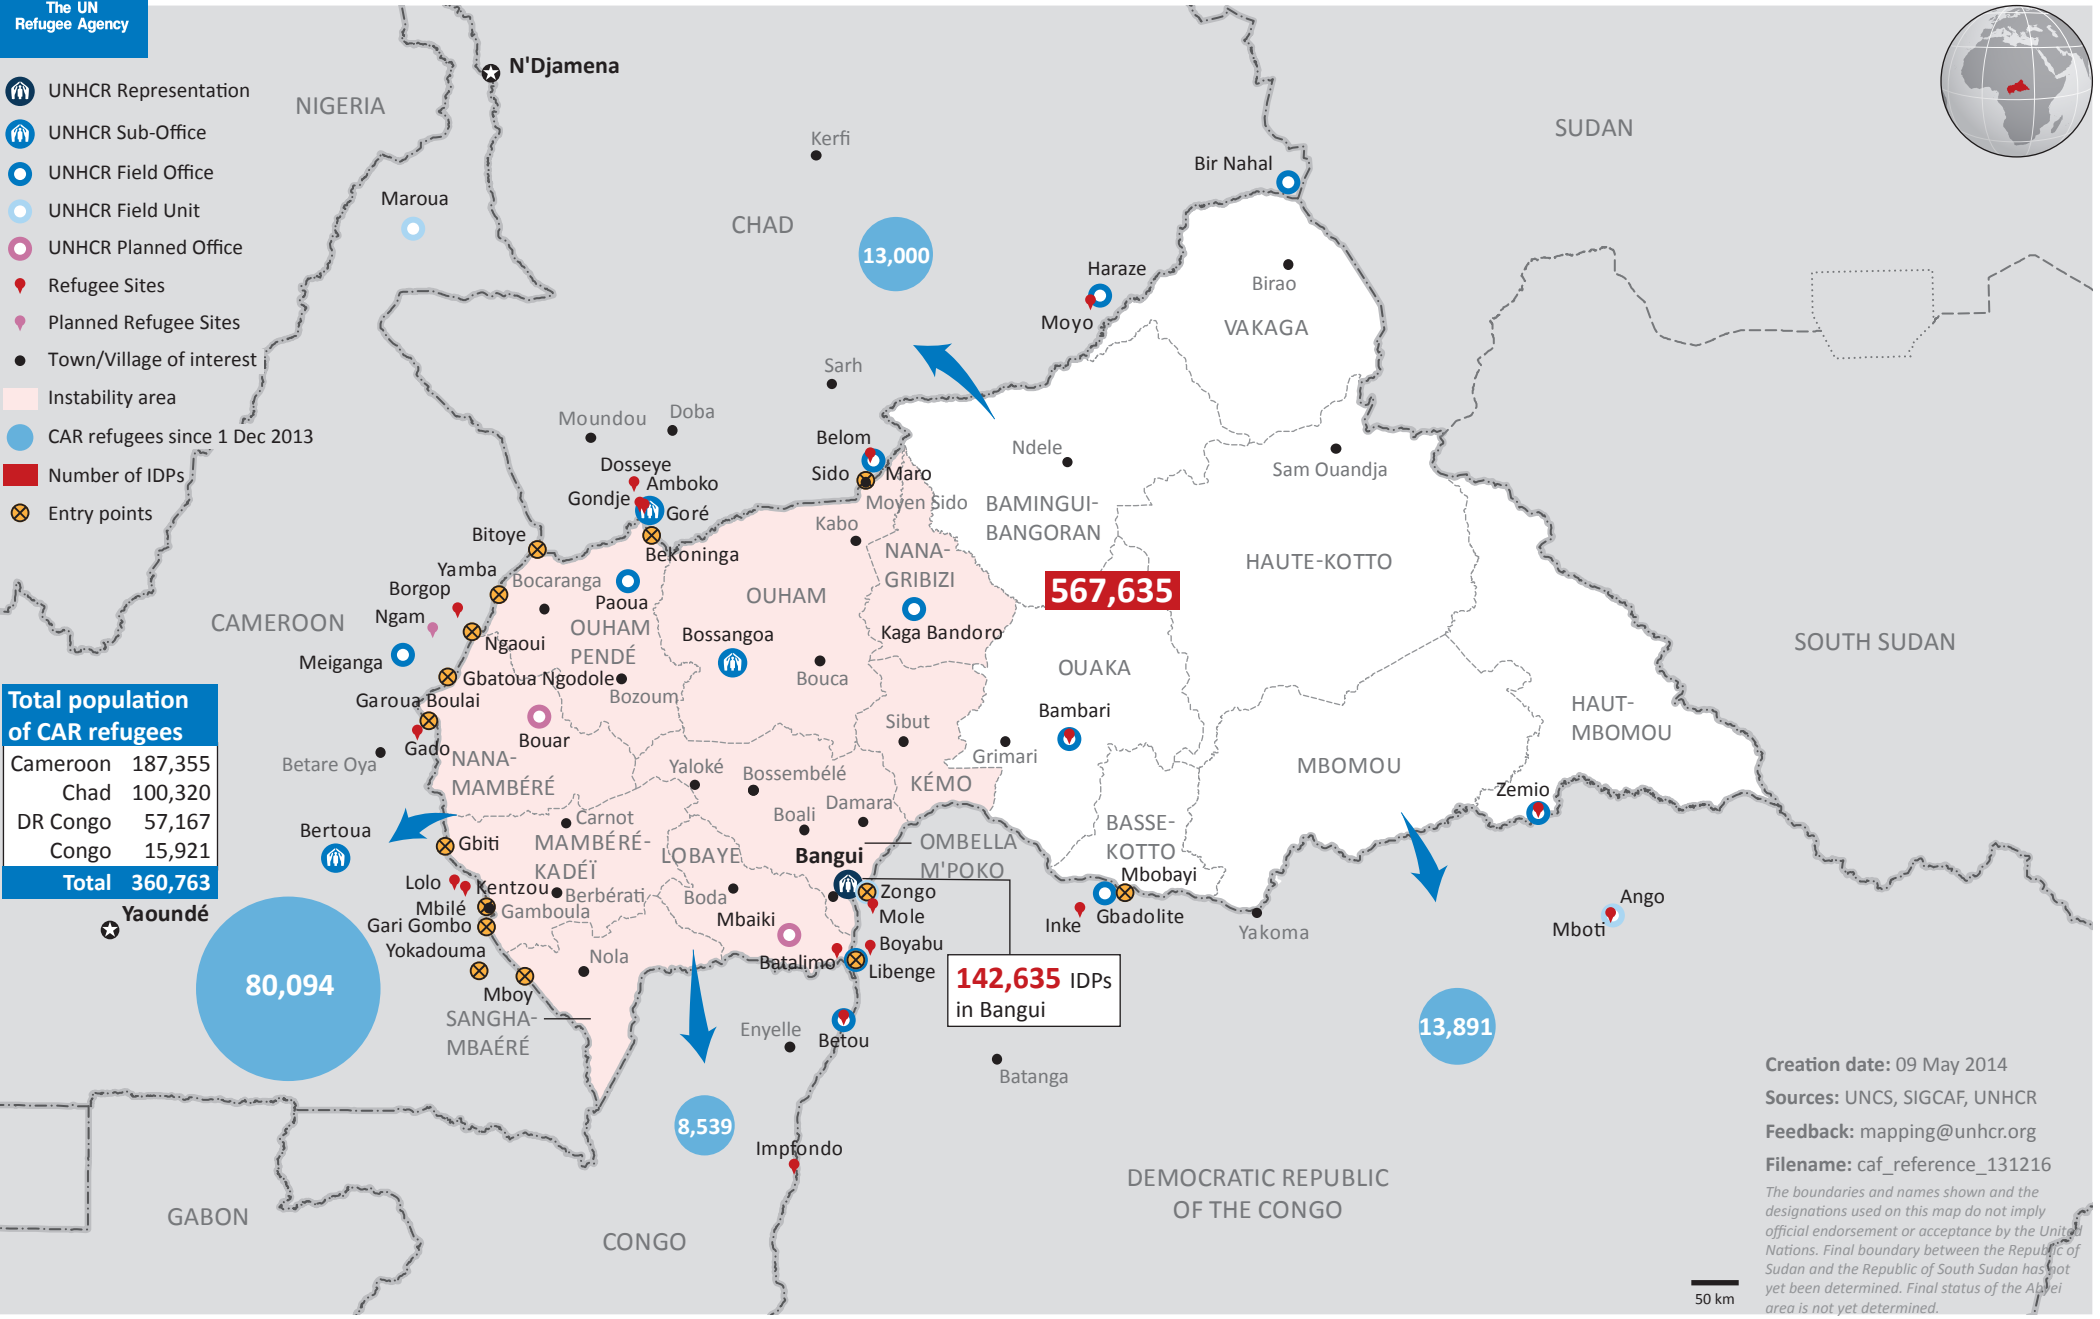

Central African Republic Emergency Situation

as of 9 May 2014

- UNHCR Representation
- UNHCR Sub-Office
- UNHCR Field Office
- UNHCR Field Unit
- UNHCR Planned Office
- Refugee Sites
- Planned Refugee Sites
- Town/Village of interest
- Instability area
- CAR refugees since 1 Dec 2013
- Number of IDPs
- Entry points

Total population of CAR refugees	
Cameroon	187,355
Chad	100,320
DR Congo	57,167
Congo	15,921
Total	360,763

Creation date: 09 May 2014
 Sources: UNCS, SIGCAF, UNHCR
 Feedback: mapping@unhcr.org
 Filename: caf_reference_131216
 The boundaries and names shown and the designations used on this map do not imply official endorsement or acceptance by the United Nations. Final boundary between the Republic of Sudan and the Republic of South Sudan has not yet been determined. Final status of the Abyei area is not yet determined.