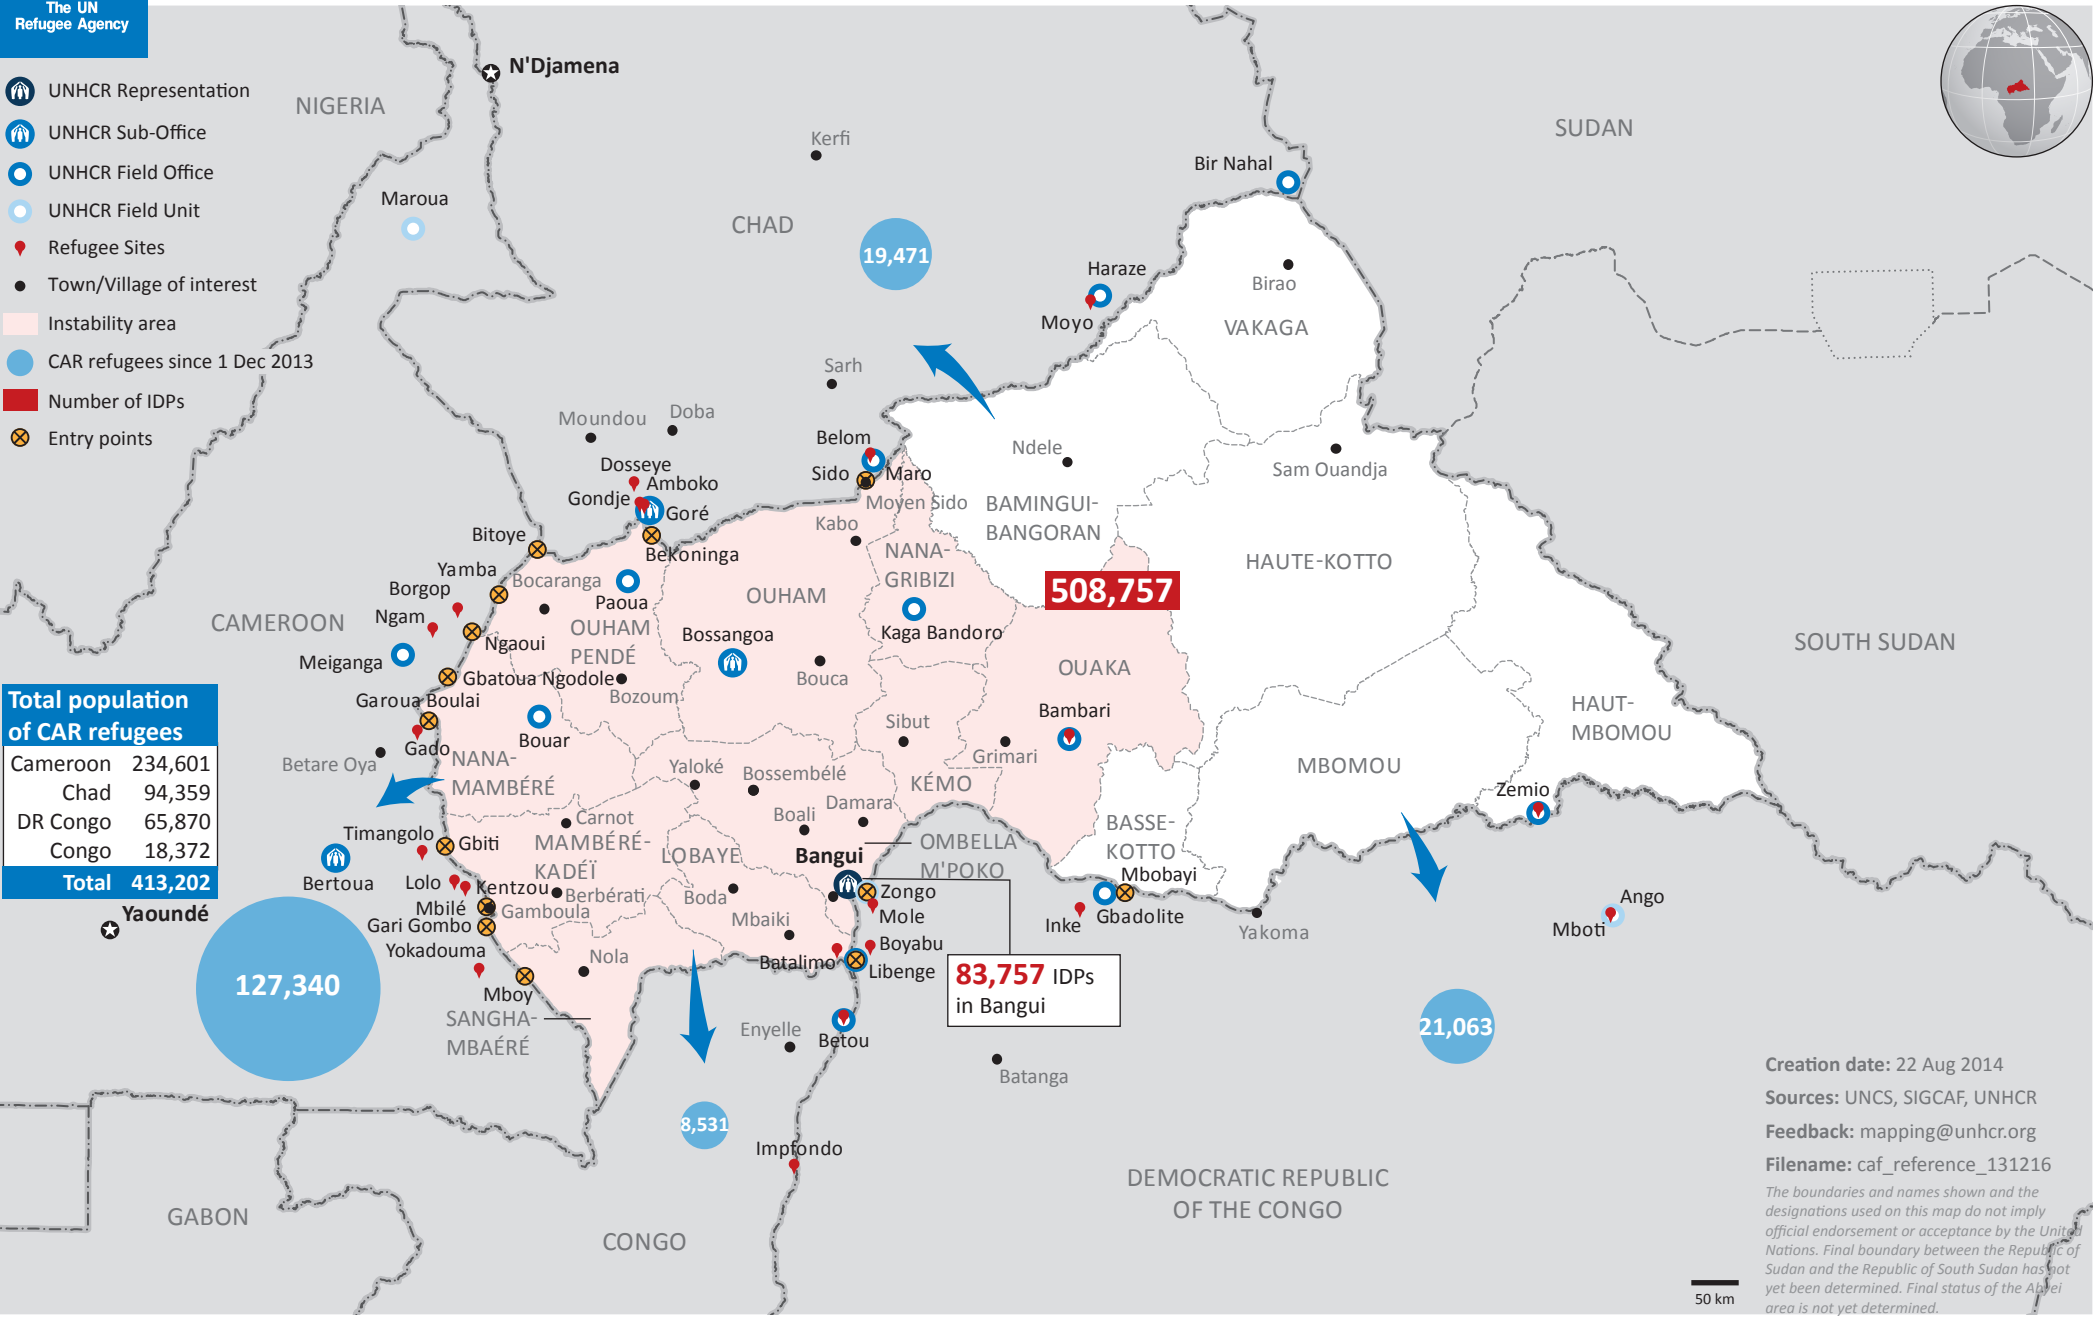

Central African Republic Emergency Situation

as of 22 August 2014

- UNHCR Representation
- UNHCR Sub-Office
- UNHCR Field Office
- UNHCR Field Unit
- Refugee Sites
- Town/Village of interest
- Instability area
- CAR refugees since 1 Dec 2013
- Number of IDPs
- Entry points

Total population of CAR refugees

Cameroon	234,601
Chad	94,359
DR Congo	65,870
Congo	18,372
Total	413,202

Creation date: 22 Aug 2014
 Sources: UNCS, SIGCAF, UNHCR
 Feedback: mapping@unhcr.org
 Filename: caf_reference_131216
 The boundaries and names shown and the designations used on this map do not imply official endorsement or acceptance by the United Nations. Final boundary between the Republic of Sudan and the Republic of South Sudan has not yet been determined. Final status of the Abyei area is not yet determined.