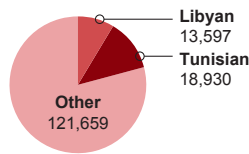

Number of people who fled Libya **287,846**

The boundaries and names shown and the designations used on this map do not imply official endorsement or acceptance by the United Nations.

Daily number of people leaving Libya to:

Cumulative number of arrivals at the border by nationality¹

Libya-Tunisia border

Libya-Egypt border

Libya-Algeria border

Libya-Niger border

Humanitarian appeals and allocations in million US\$²

for Libyan Arab Jamahiriya unrest and neighbouring countries (as of 15 March)