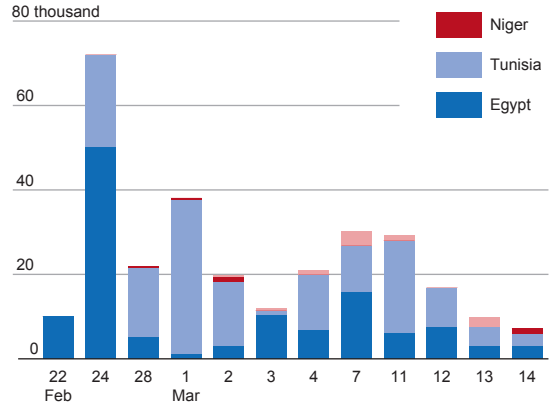

Number of people who fled Libya **287,846**

The boundaries and names shown and the designations used on this map do not imply official endorsement or acceptance by the United Nations.

Daily number of people leaving Libya to:

Cumulative number of arrivals at the border by nationality¹

Libya-Tunisia border

Libya-Egypt border

Libya-Algeria border

Libya-Niger border

Humanitarian appeals and allocations in million US\$²

for Libyan Arab Jamahiriya unrest and neighbouring countries (as of 15 March)