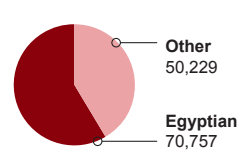

Number of people who fled Libya **287,846**

The boundaries and names shown and the designations used on this map do not imply official endorsement or acceptance by the United Nations.

Daily number of people leaving Libya to:

Cumulative number of arrivals at the border by nationality¹

Libya-Tunisia border

Libya-Egypt border

Libya-Algeria border

Libya-Niger border

Humanitarian appeals and allocations in million US\$²

for Libyan Arab Jamahiriya unrest and neighbouring countries (as of 15 March)