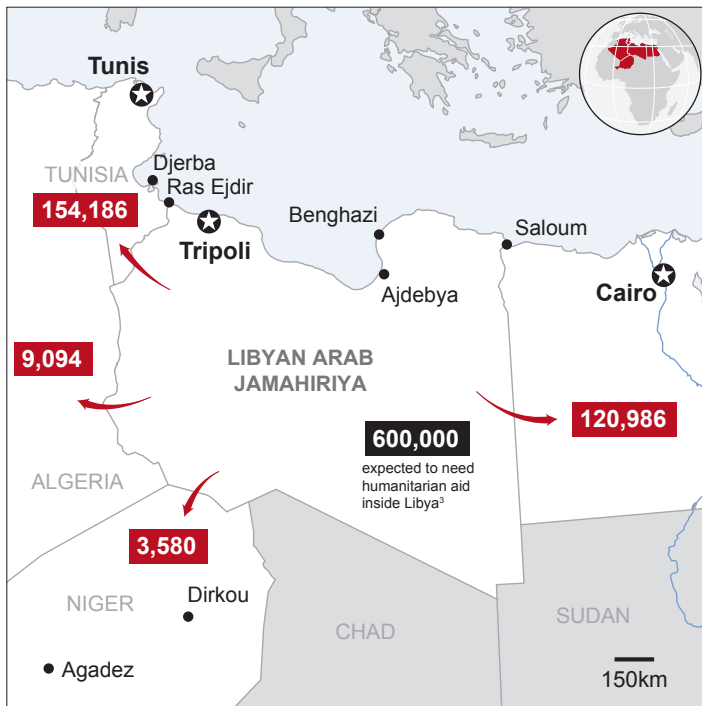

Number of people who fled Libya **287,846**

The boundaries and names shown and the designations used on this map do not imply official endorsement or acceptance by the United Nations.

Daily number of people leaving Libya to:

Cumulative number of arrivals at the border by nationality¹

Libya-Tunisia border

Libya-Egypt border

Libya-Algeria border

Libya-Niger border

Humanitarian appeals and allocations in million US\$²

for Libyan Arab Jamahiriya unrest and neighbouring countries (as of 15 March)