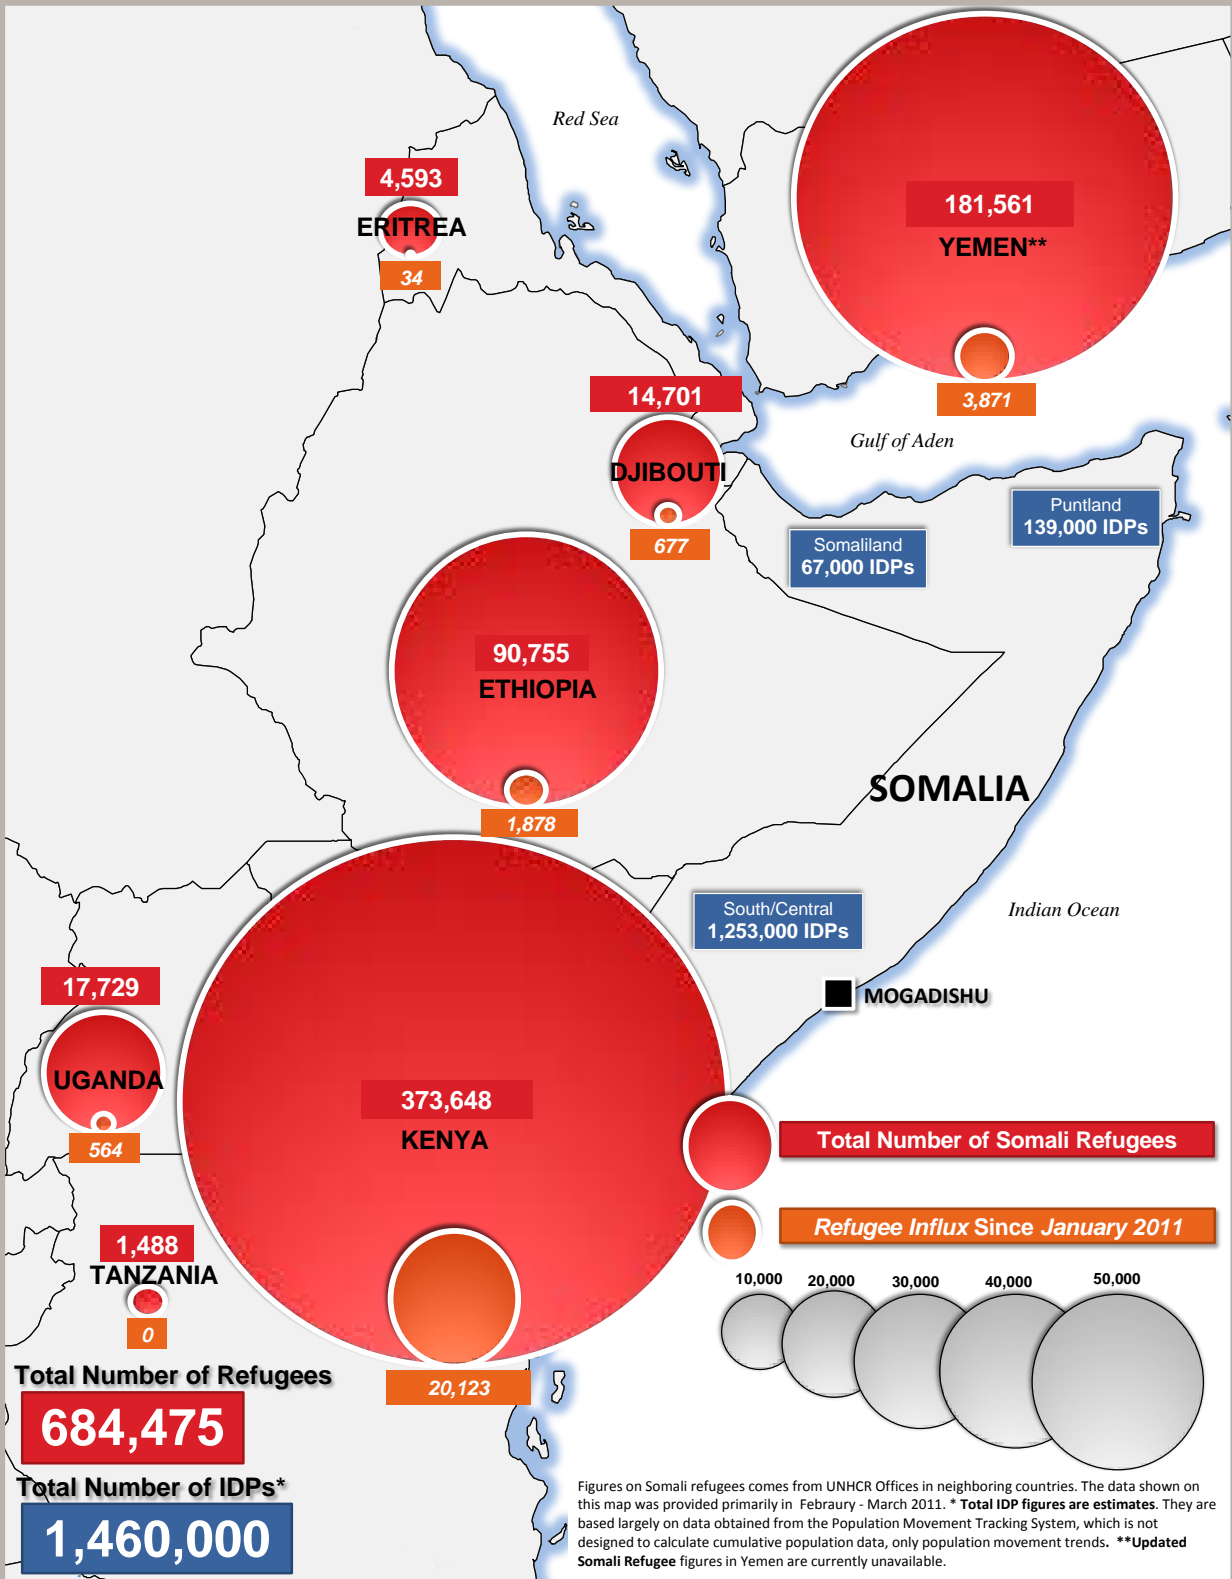

Somali Refugees in the Region

As of March 2011

UNHCR Somalia
Nairobi, Kenya

Figures on Somali refugees comes from UNHCR Offices in neighboring countries. The data shown on this map was provided primarily in February - March 2011. * Total IDP figures are estimates. They are based largely on data obtained from the Population Movement Tracking System, which is not designed to calculate cumulative population data, only population movement trends. **Updated Somali Refugee figures in Yemen are currently unavailable.