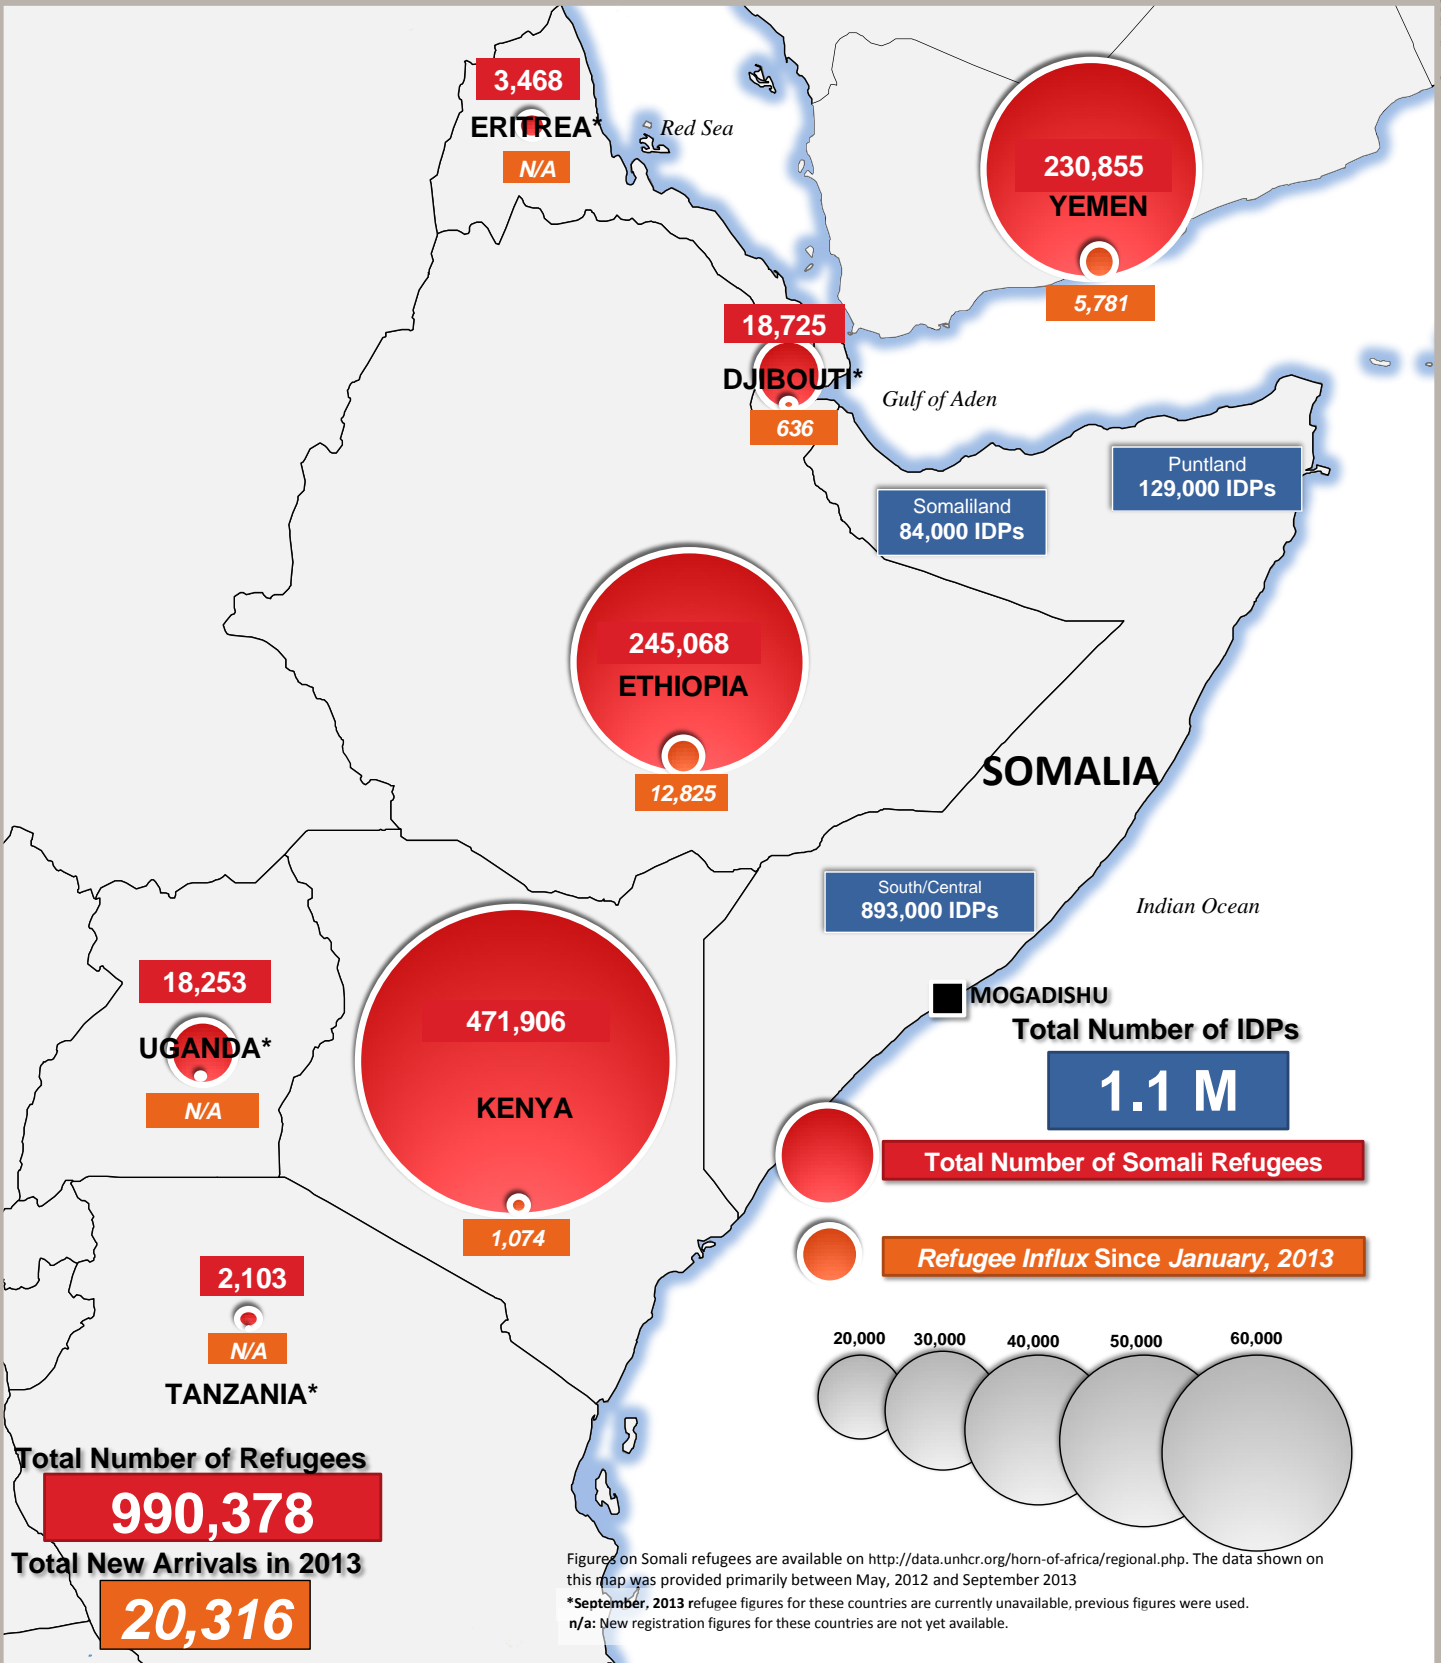

Somali Refugees in the Region

As of 10th Sept 2013

UNHCR Somalia
Nairobi, Kenya

Figures on Somali refugees are available on <http://data.unhcr.org/horn-of-africa/regional.php>. The data shown on this map was provided primarily between May, 2012 and September 2013

*September, 2013 refugee figures for these countries are currently unavailable, previous figures were used.
n/a: New registration figures for these countries are not yet available.