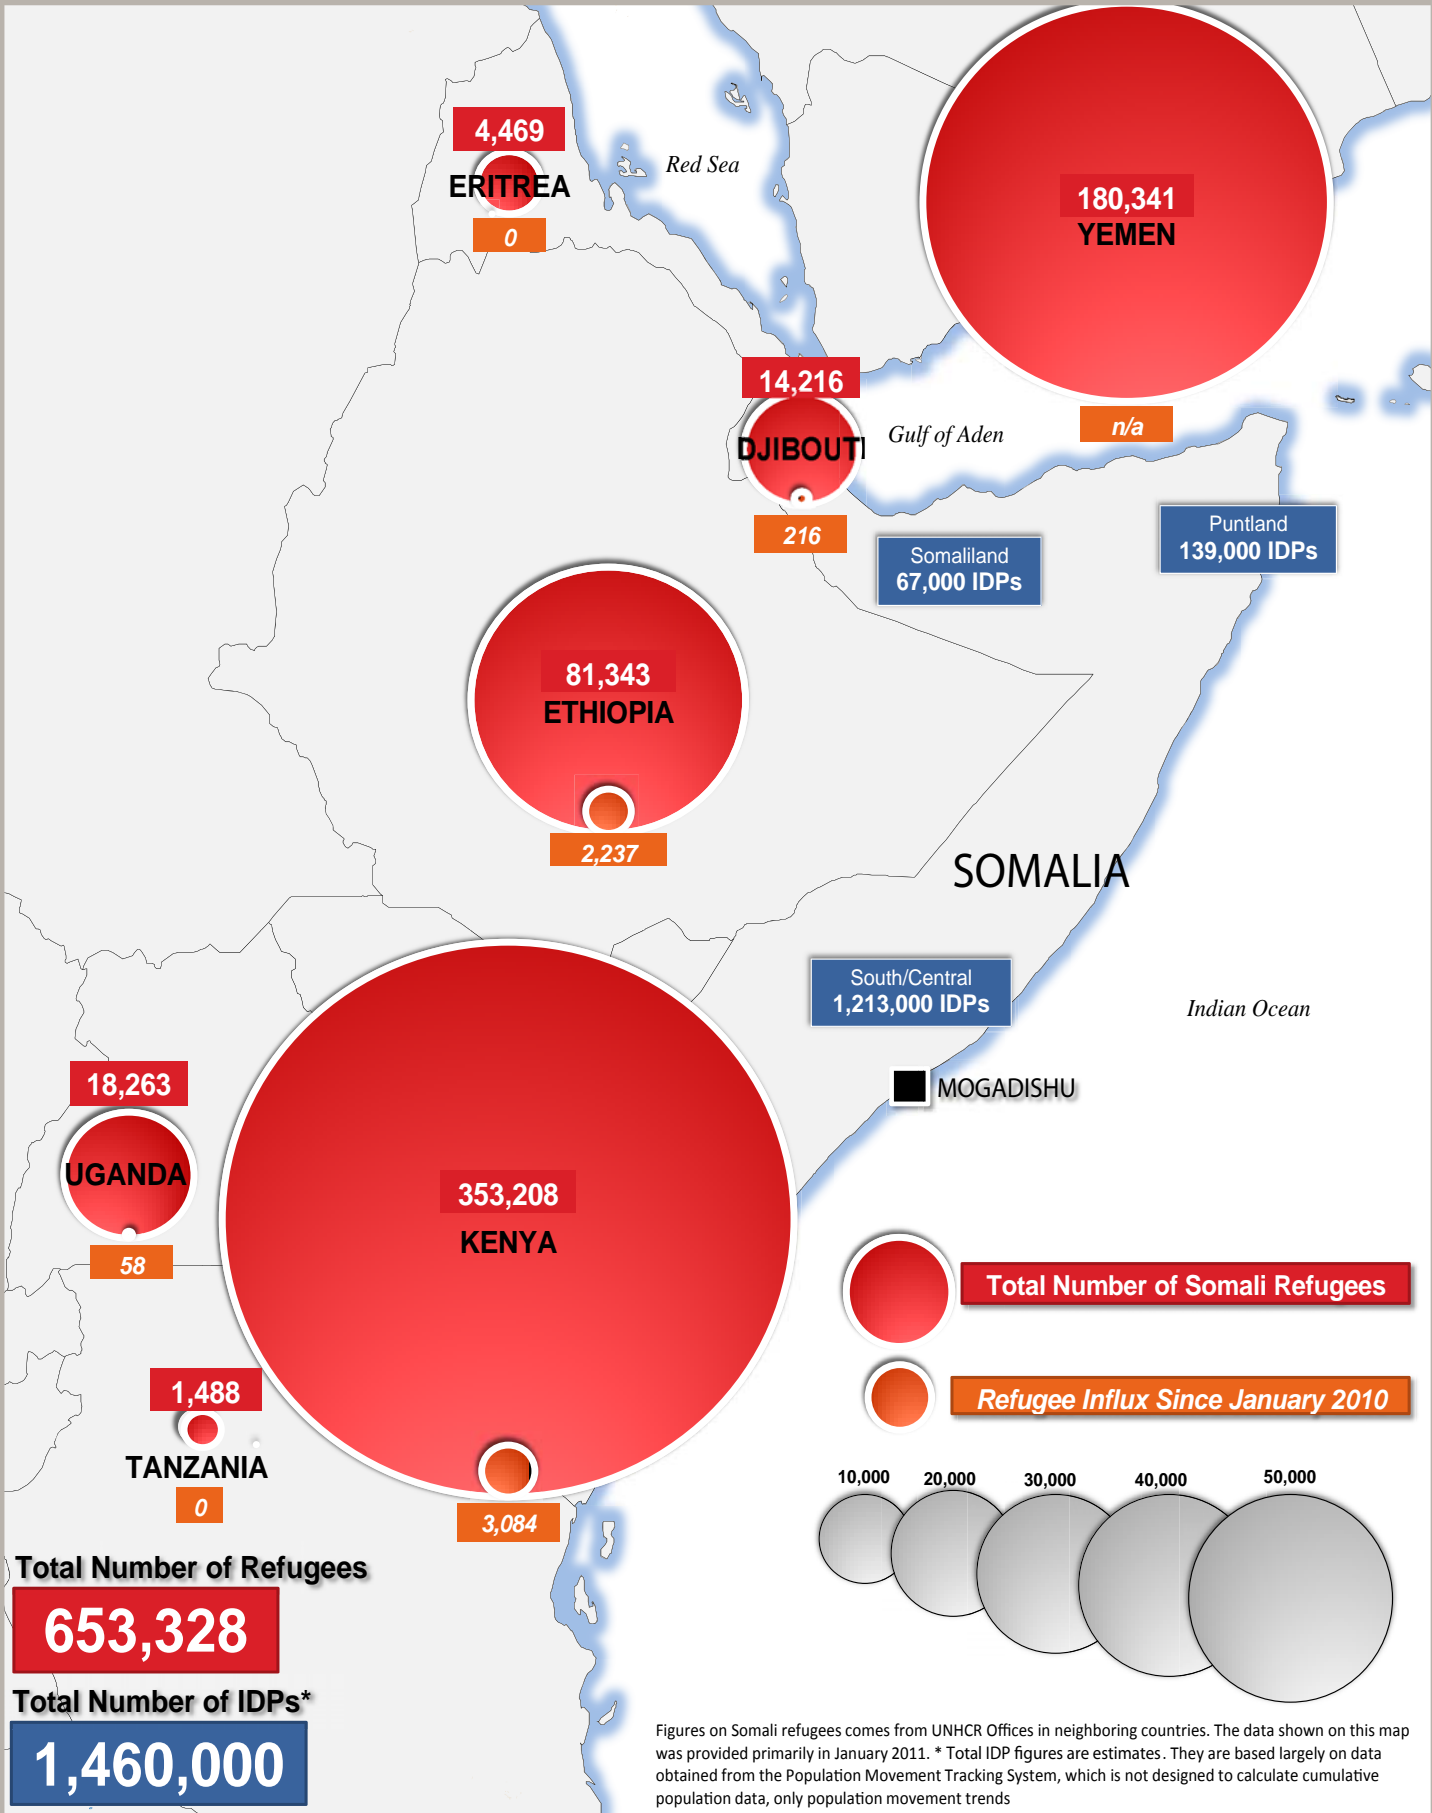

Somali Refugees in the Region

As of January 2011

UNHCR Somalia
Nairobi, Kenya

Figures on Somali refugees comes from UNHCR Offices in neighboring countries. The data shown on this map was provided primarily in January 2011. * Total IDP figures are estimates. They are based largely on data obtained from the Population Movement Tracking System, which is not designed to calculate cumulative population data, only population movement trends