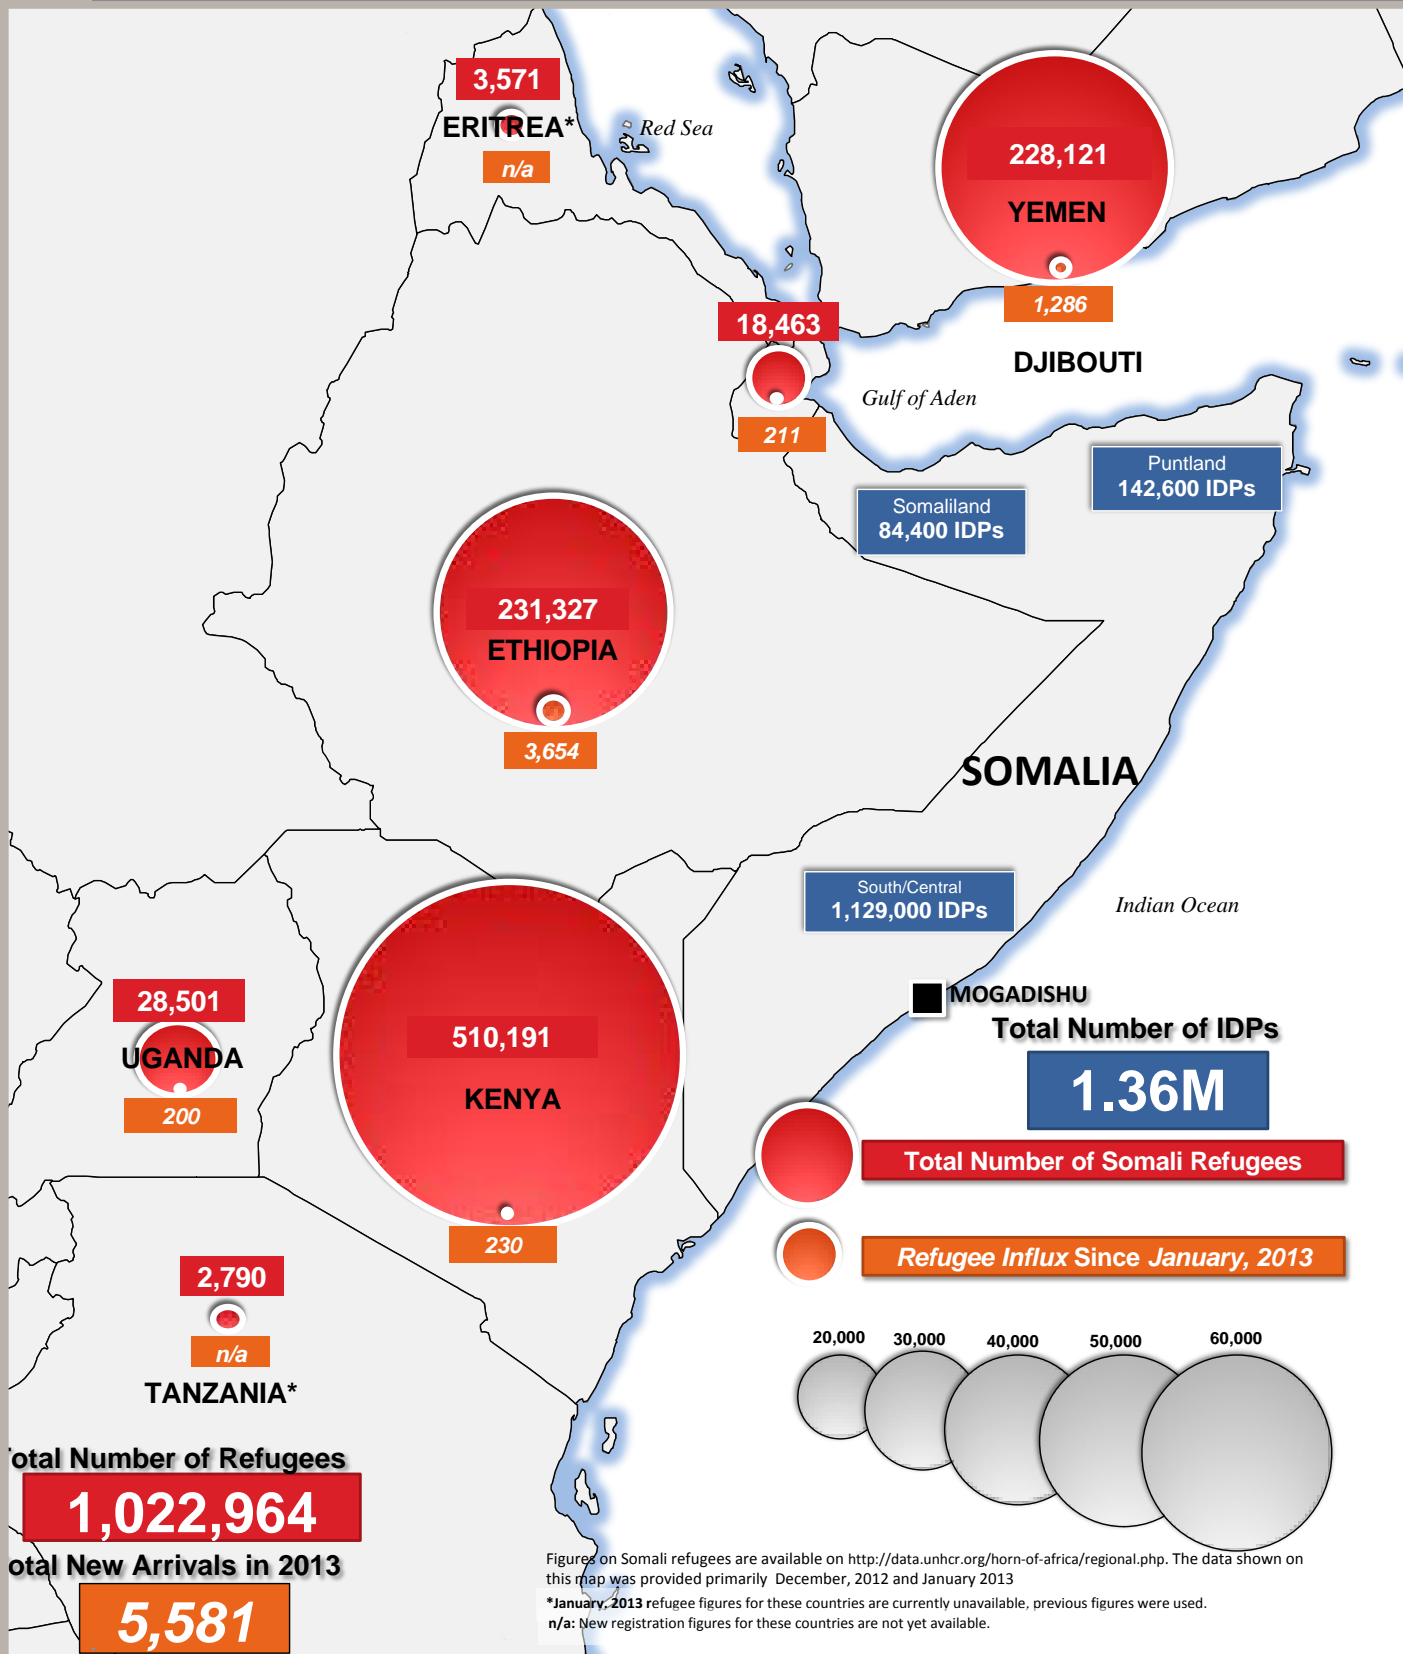

Somali Refugees in the Region

As of 20th February 2013

UNHCR Somalia
Nairobi, Kenya

Total Number of Refugees

1,022,964

Total New Arrivals in 2013

5,581

Figures on Somali refugees are available on <http://data.unhcr.org/horn-of-africa/regional.php>. The data shown on this map was provided primarily December, 2012 and January 2013

*January, 2013 refugee figures for these countries are currently unavailable, previous figures were used.
n/a: New registration figures for these countries are not yet available.