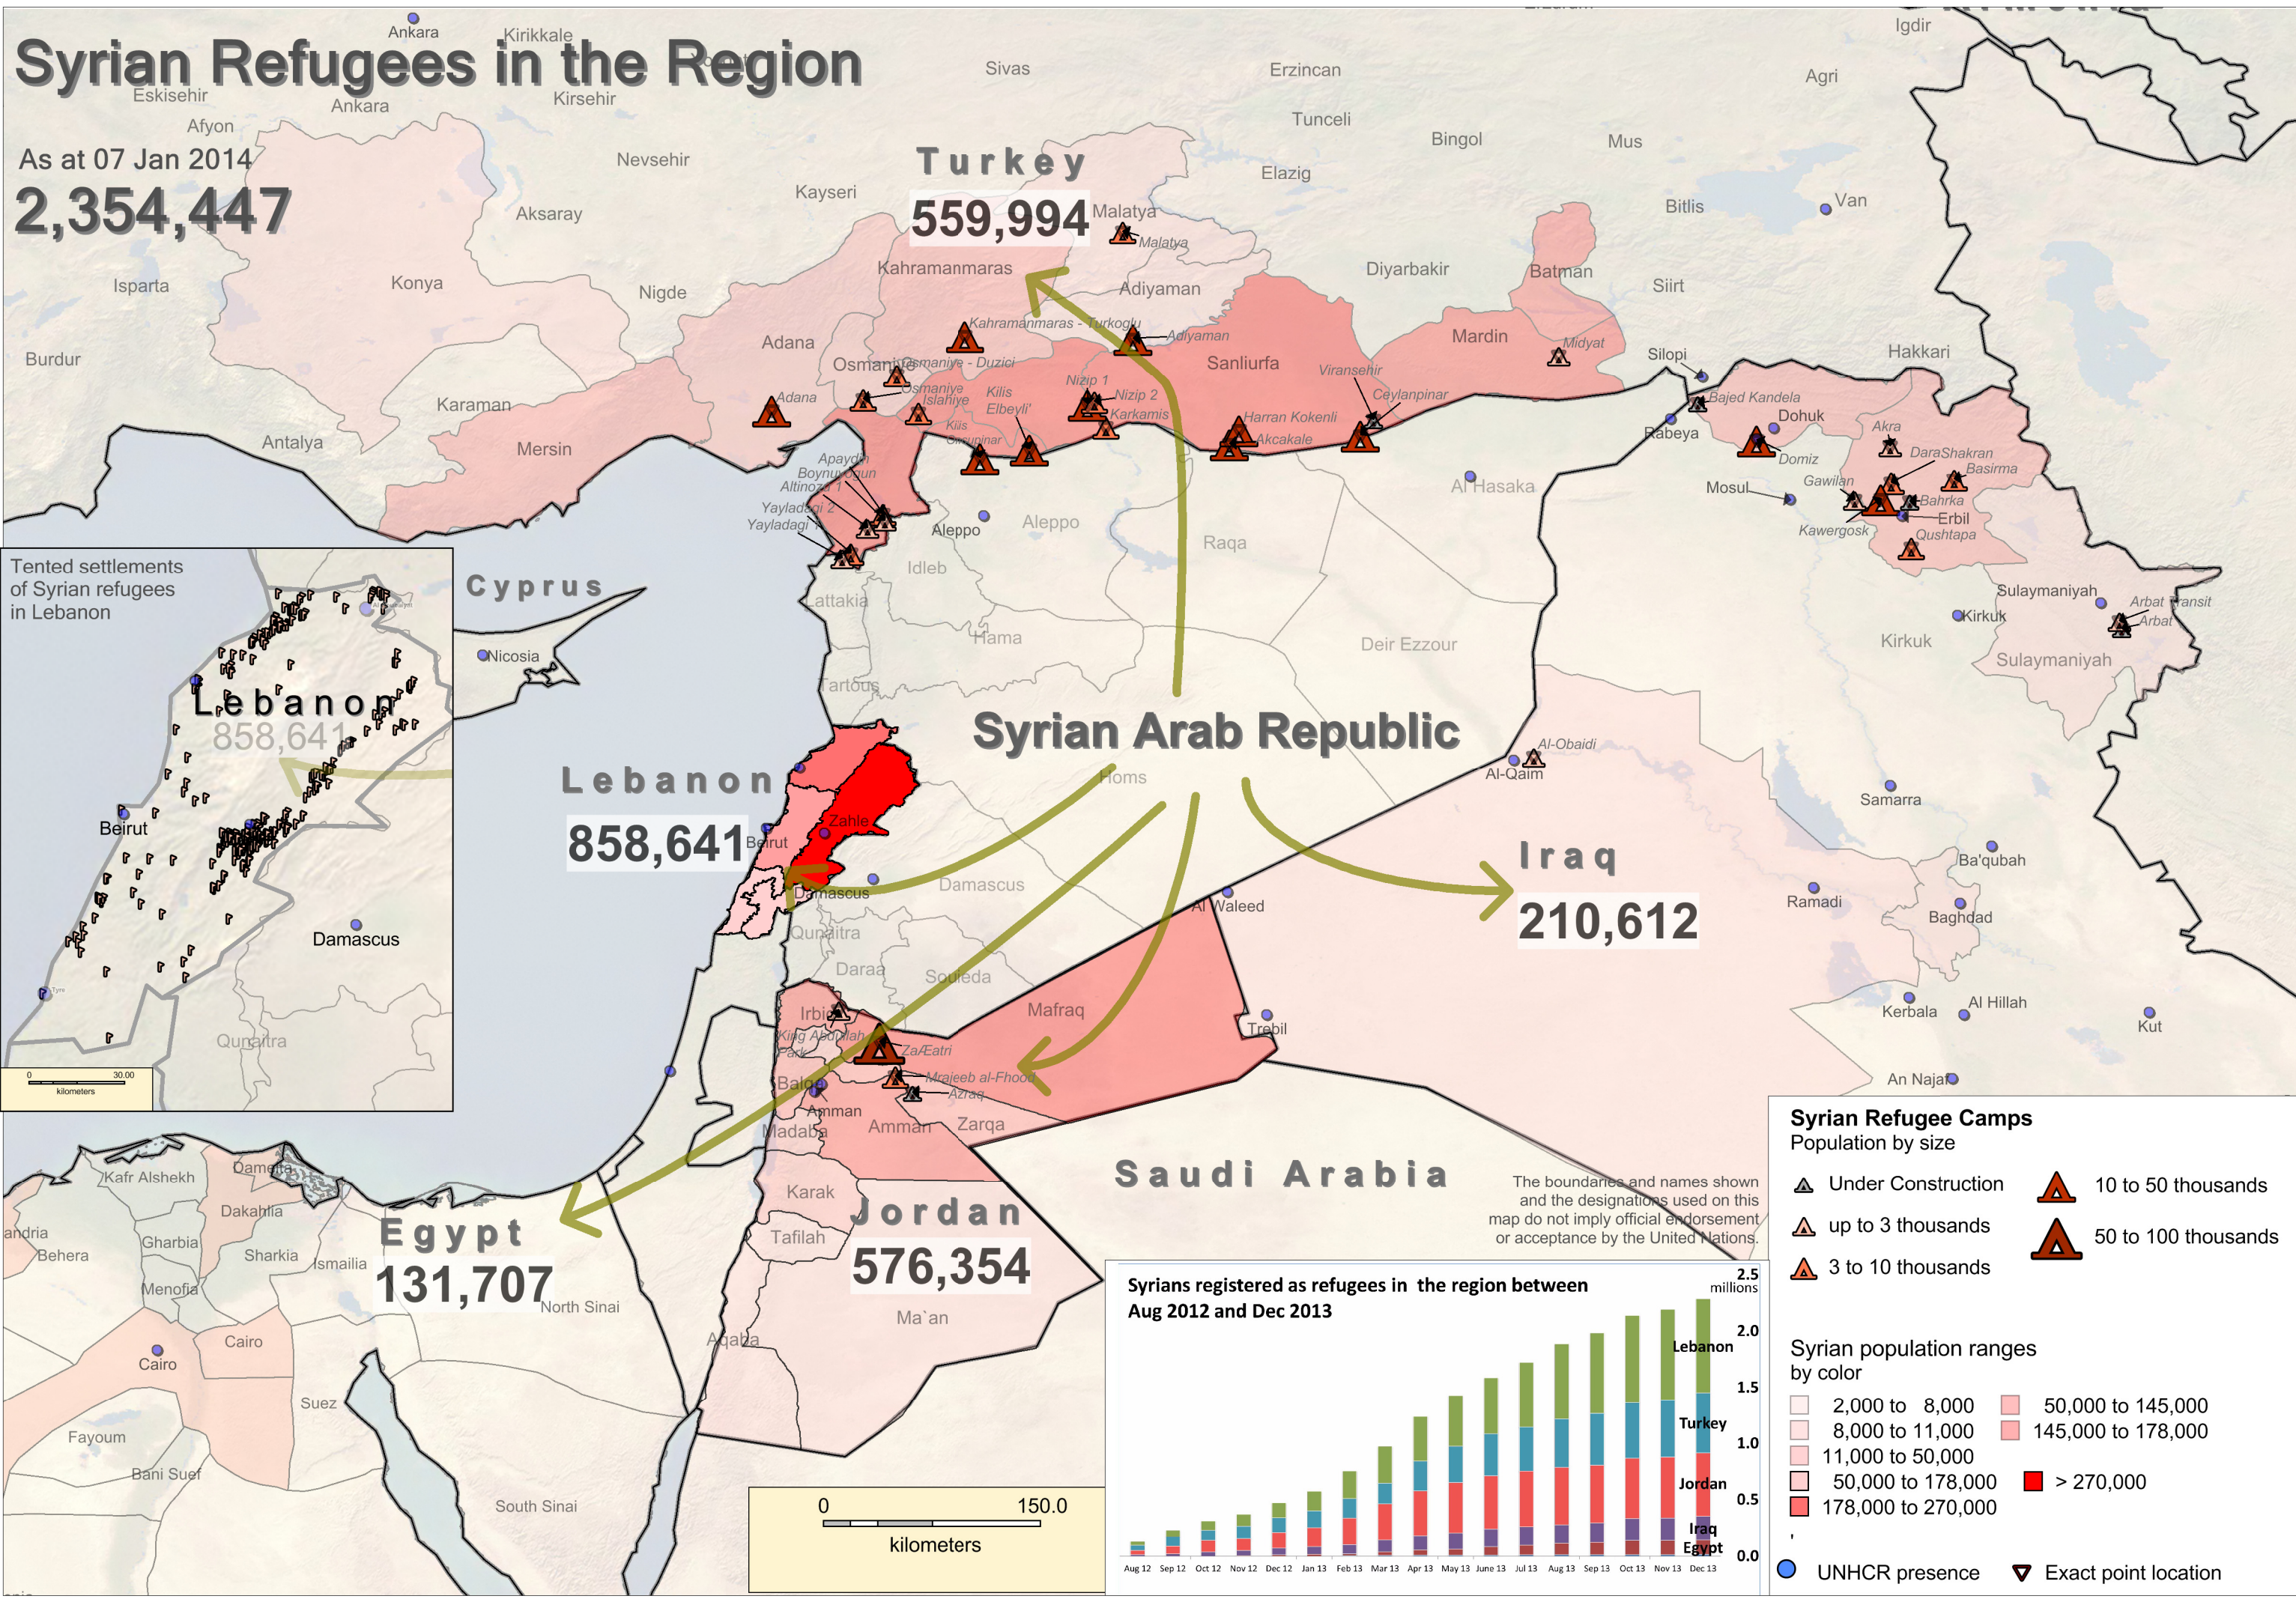

Syrian Refugees in the Region

As at 07 Jan 2014
2,354,447

Syrian Refugee Camps
Population by size

- Under Construction
- up to 3 thousands
- 3 to 10 thousands
- 10 to 50 thousands
- 50 to 100 thousands

Syrian population ranges by color

- 2,000 to 8,000
- 8,000 to 11,000
- 11,000 to 50,000
- 50,000 to 178,000
- 178,000 to 270,000
- 50,000 to 145,000
- 145,000 to 178,000
- > 270,000

UNHCR presence (blue circle)
Exact point location (black inverted triangle)