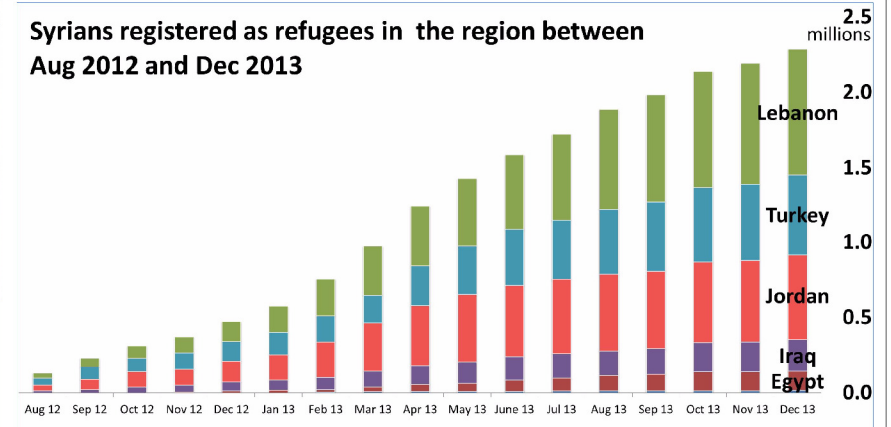

Syrian Refugees in the Region

As at 07 Jan 2014
2,354,447

Syrian Refugee Camps
Population by size

- Under Construction
- up to 3 thousands
- 3 to 10 thousands
- 10 to 50 thousands
- 50 to 100 thousands

Syrian population ranges by color

- 2,000 to 8,000
- 8,000 to 11,000
- 11,000 to 50,000
- 50,000 to 178,000
- 178,000 to 270,000
- 50,000 to 145,000
- 145,000 to 178,000
- > 270,000

UNHCR presence (blue circle)
Exact point location (black inverted triangle)