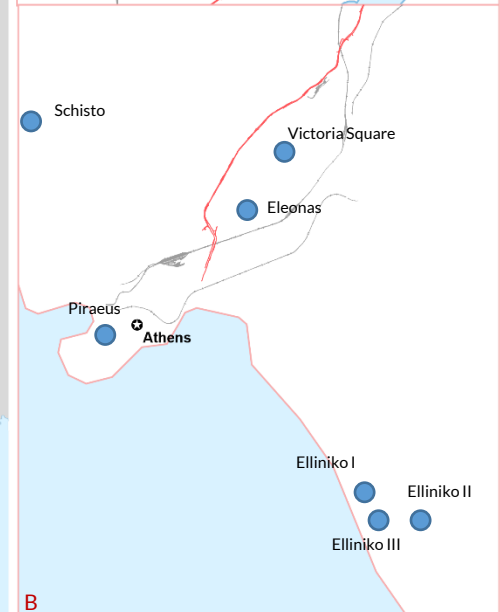

Europe Refugee Emergency

Site locations in Greece

As of 12 March 2016