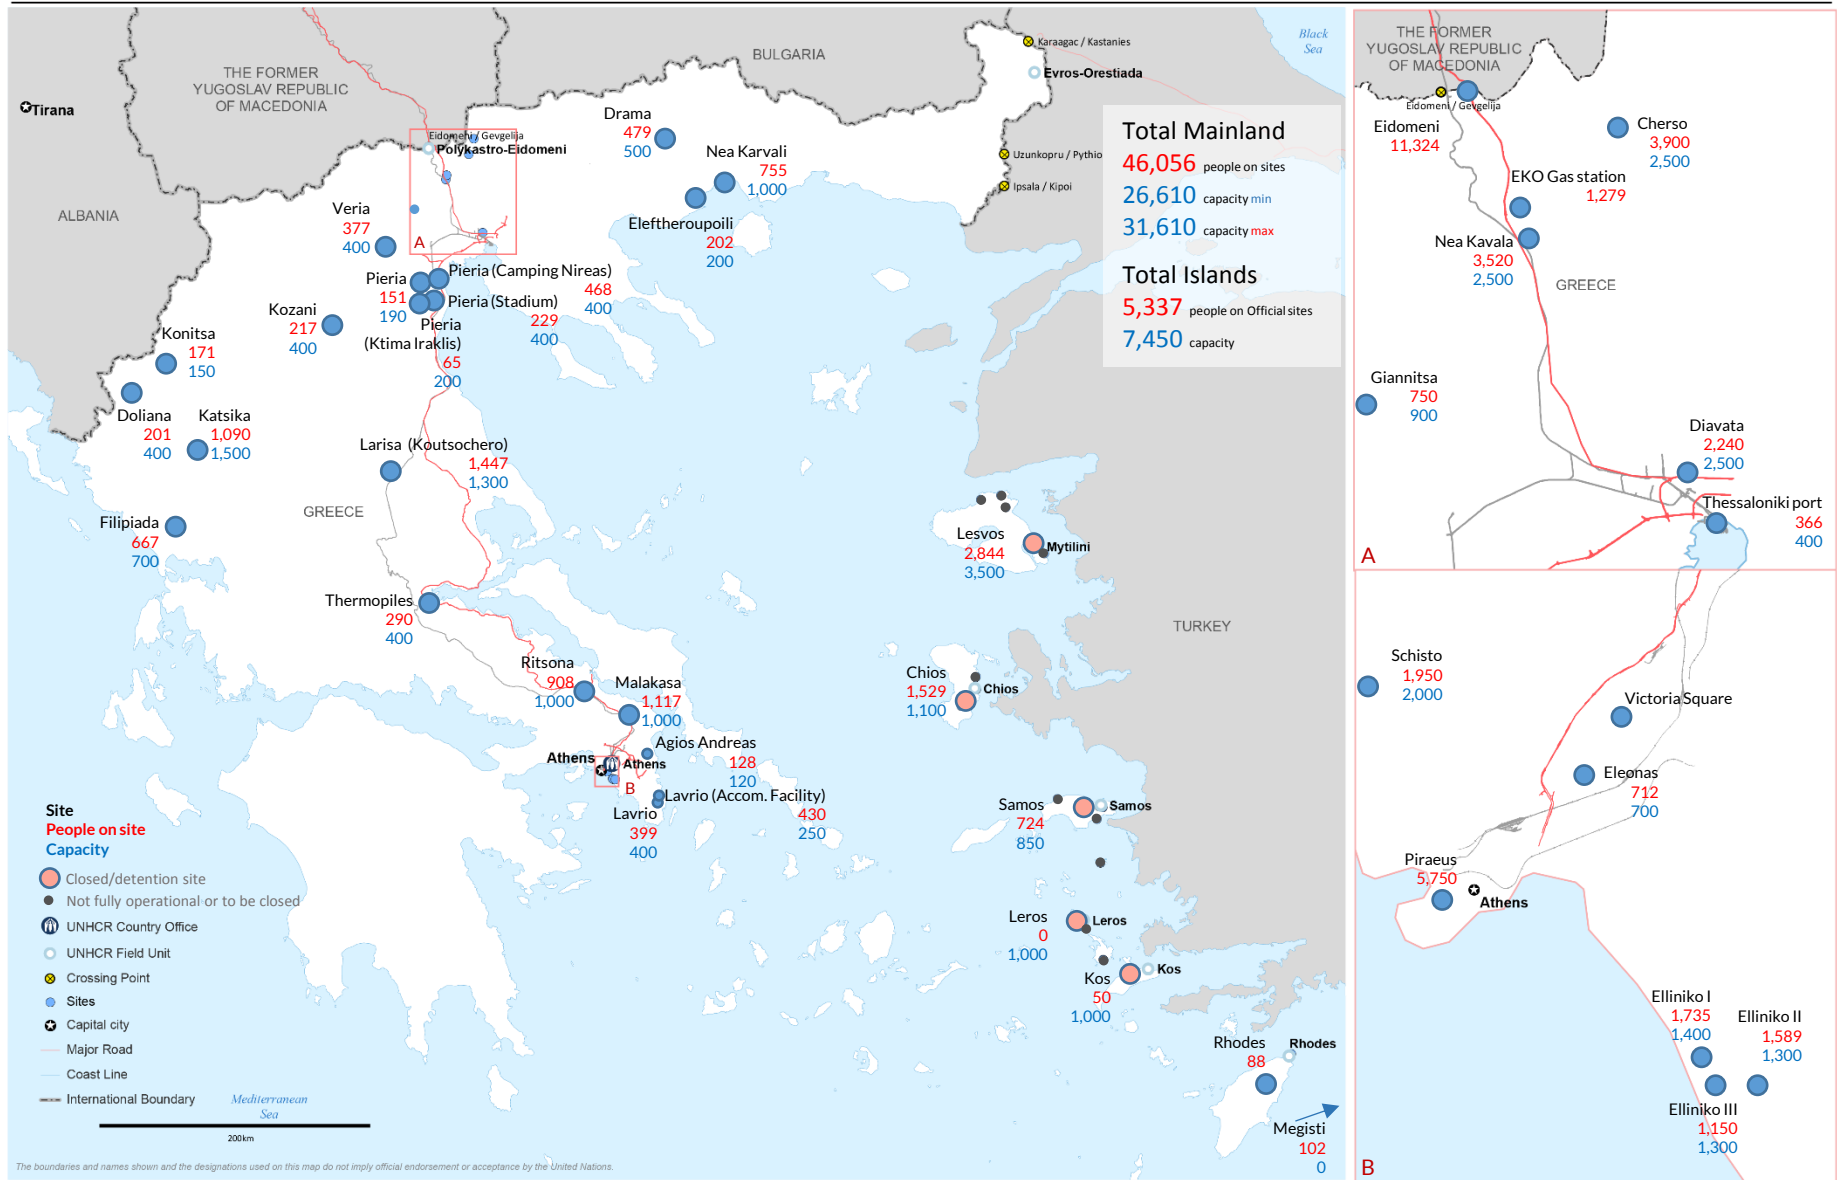

Europe Refugee Emergency

Site locations in Greece

As of 31 March 2016 08:00 a.m. EET

Based on figures from the Coordination Centre for the Management of the Refugee Crisis as of 31/03/2016 08:00 a.m. Eastern European Time.

Online map with additional information: <http://www.unhcr.gr/sites>