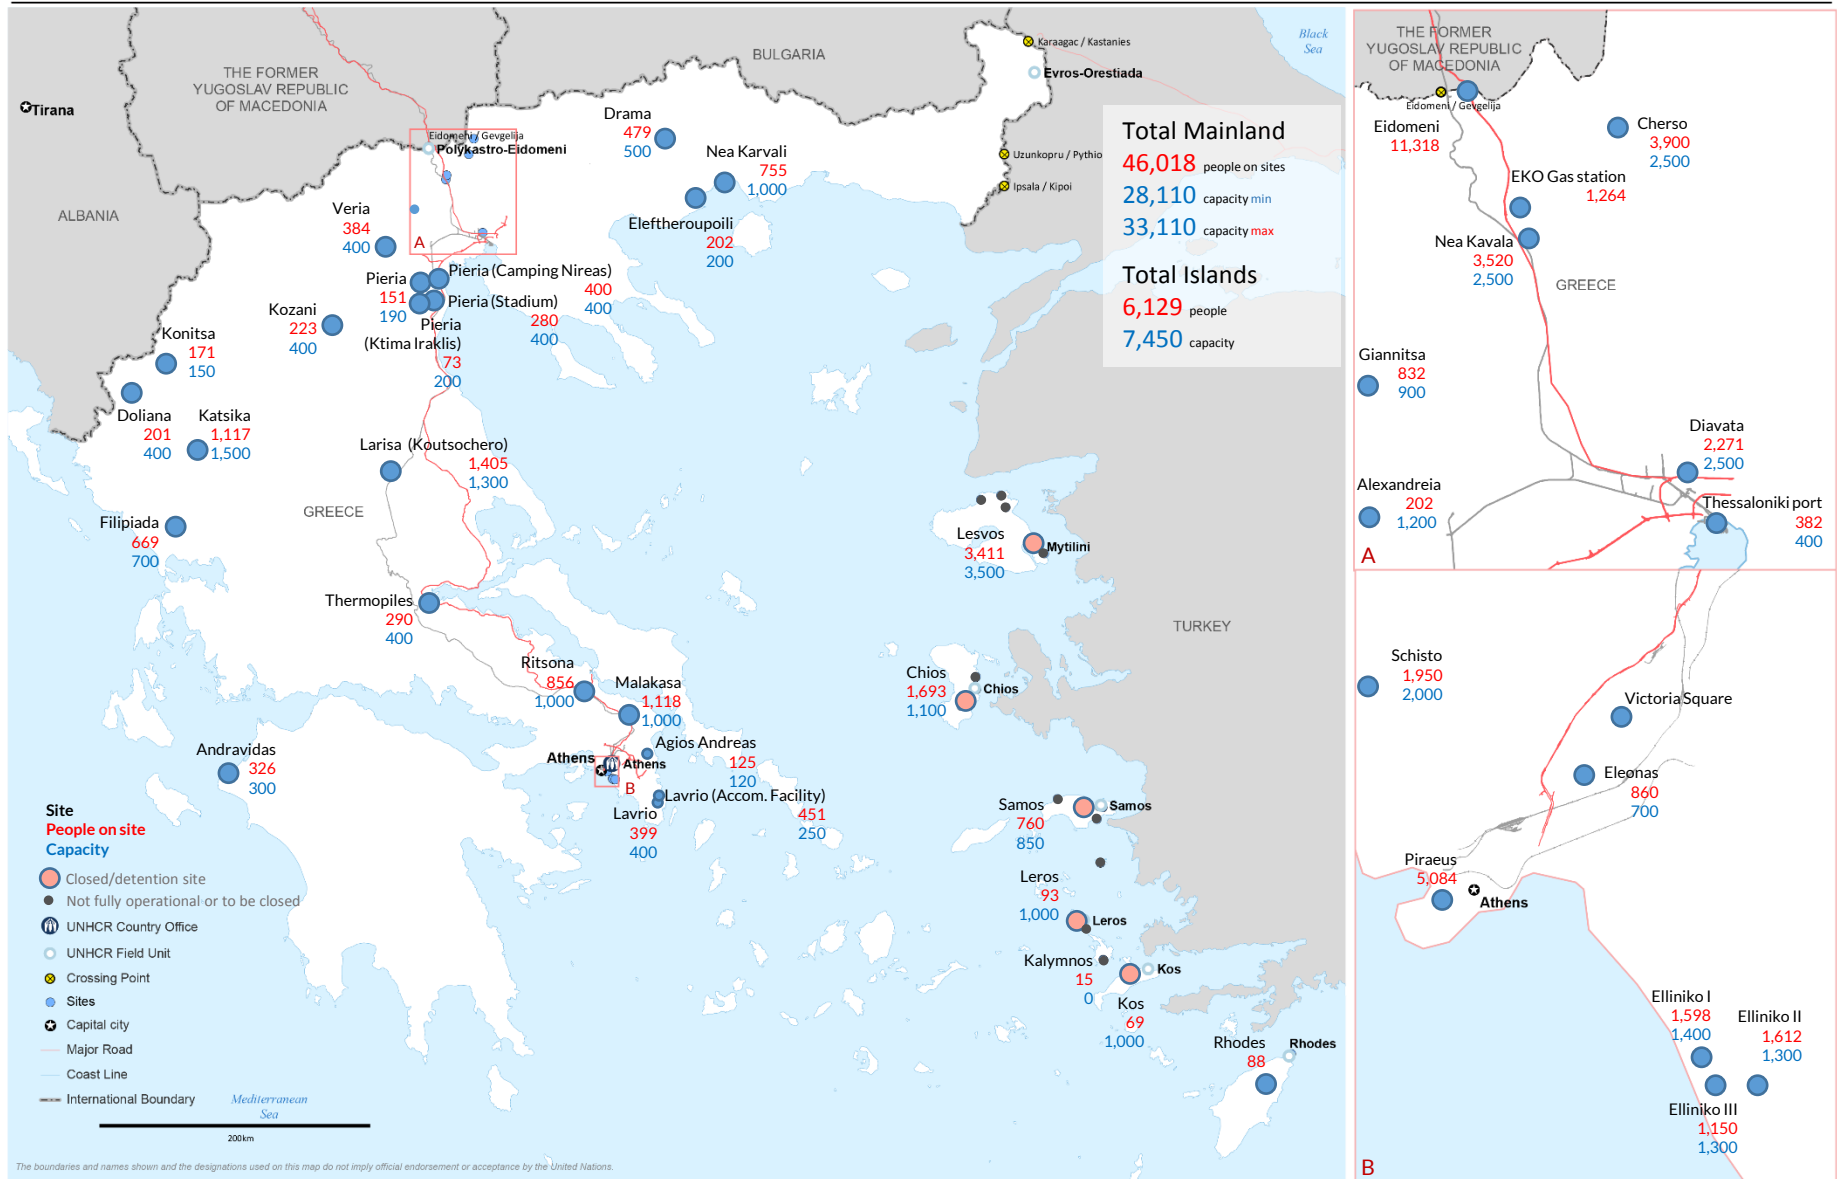

# Europe Refugee Emergency

## Site locations in Greece

As of 02 April 2016 08:00 a.m. EET

Based on figures from the Coordination Centre for the Management of the Refugee Crisis as of 02/04/2016 08:00 a.m. Eastern European Time.

Online map with additional information: <http://www.unhcr.gr/sites>