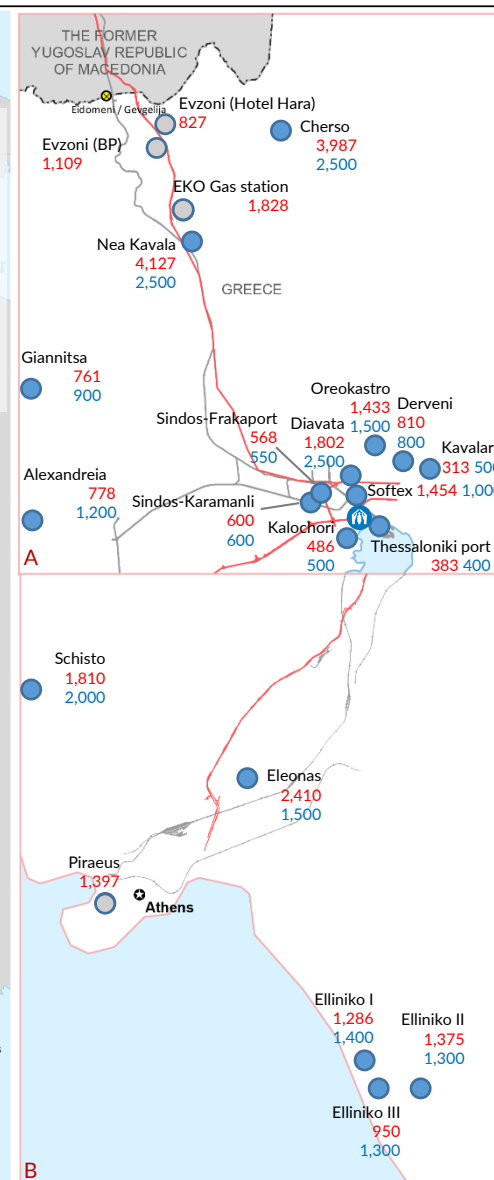

Europe Refugee Emergency

Daily map indicating capacity and occupancy (Governmental figures)

As of 10 June 2016 08:00 a.m. EET

Presence and capacity are based on Governmental figures from the Coordination Centre for the Management of the Refugee Crisis, as of 10/06/2016 08:00 a.m. Eastern European Time. Online map with additional information: <http://www.unhcr.gr/sites>