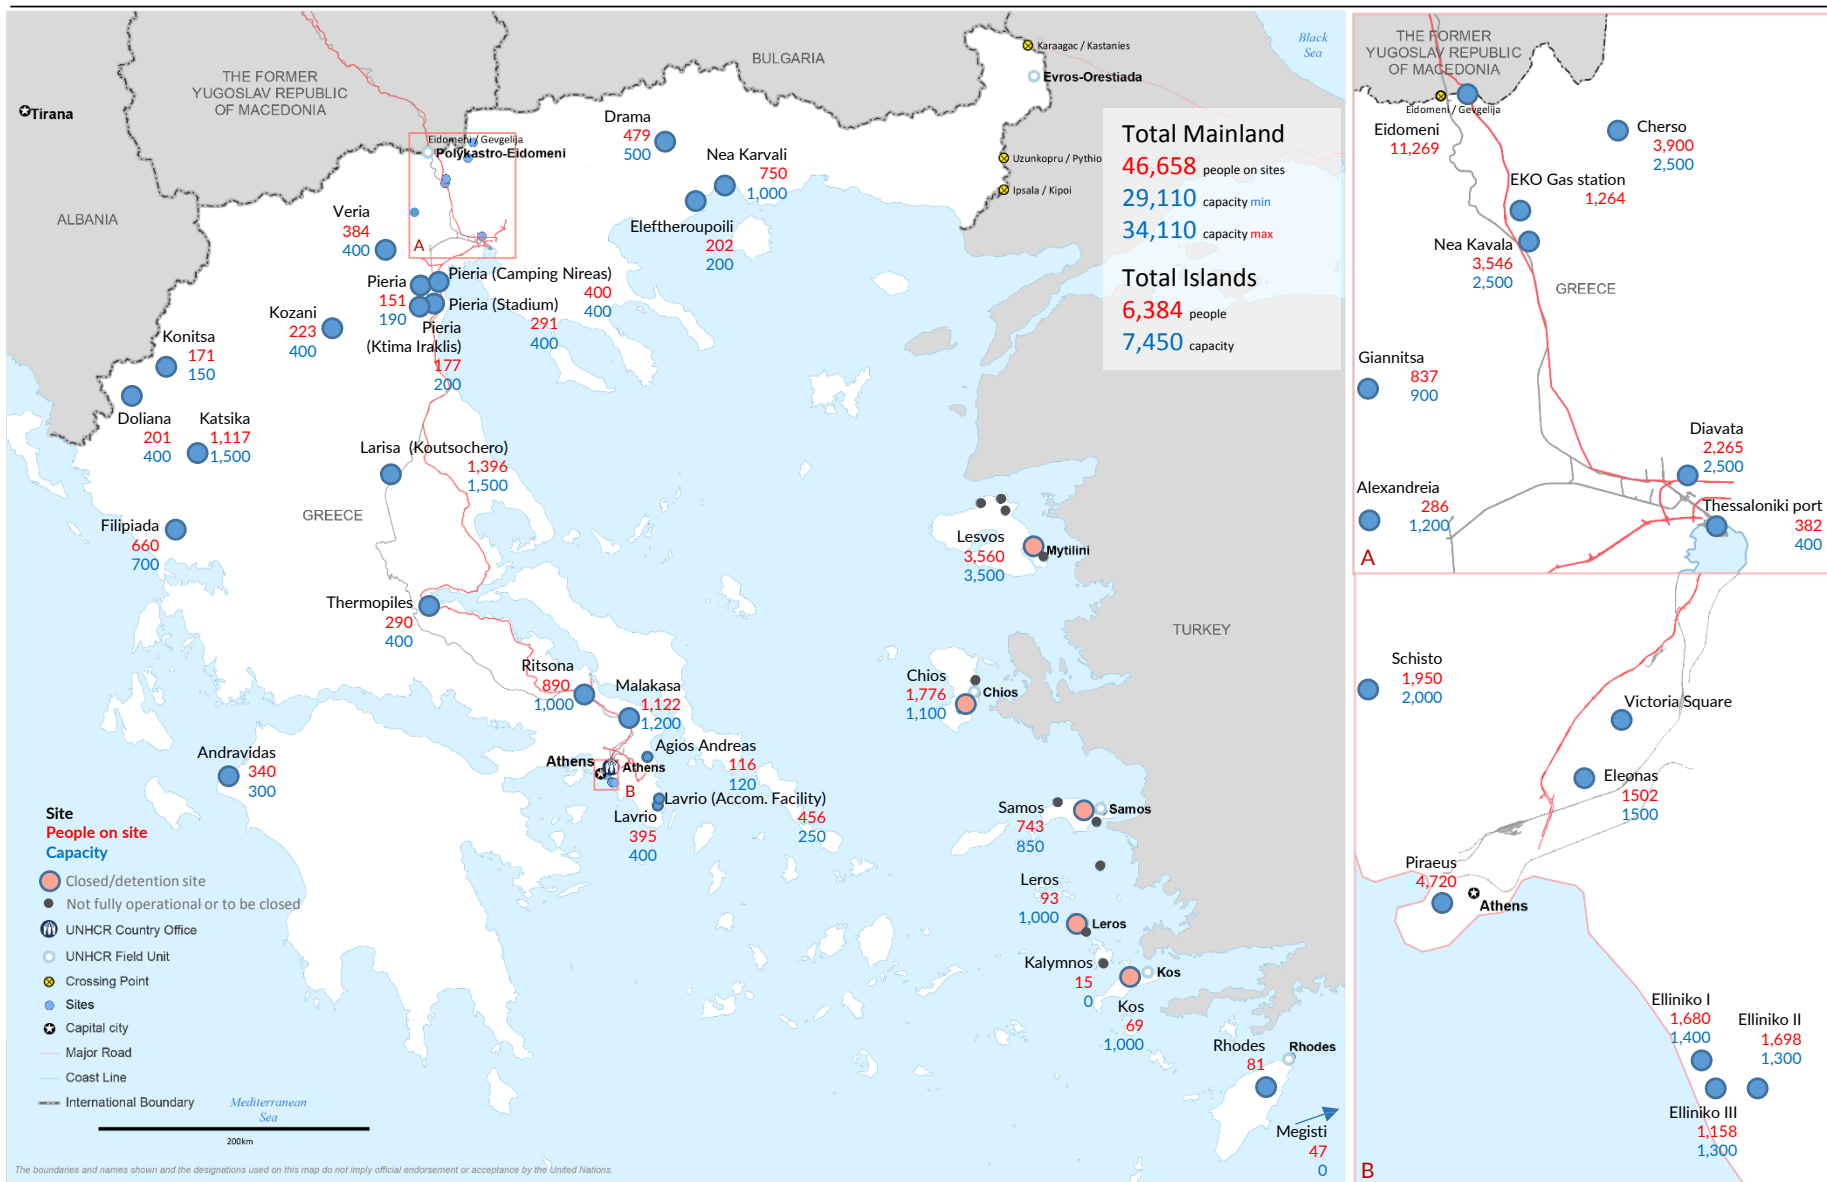

Europe Refugee Emergency

Site locations in Greece

As of 06 April 2016 08:00 a.m. EET

Based on figures from the Coordination Centre for the Management of the Refugee Crisis as of 06/04/2016 08:00 a.m. Eastern European Time.

Online map with additional information: <http://www.unhcr.gr/sites>