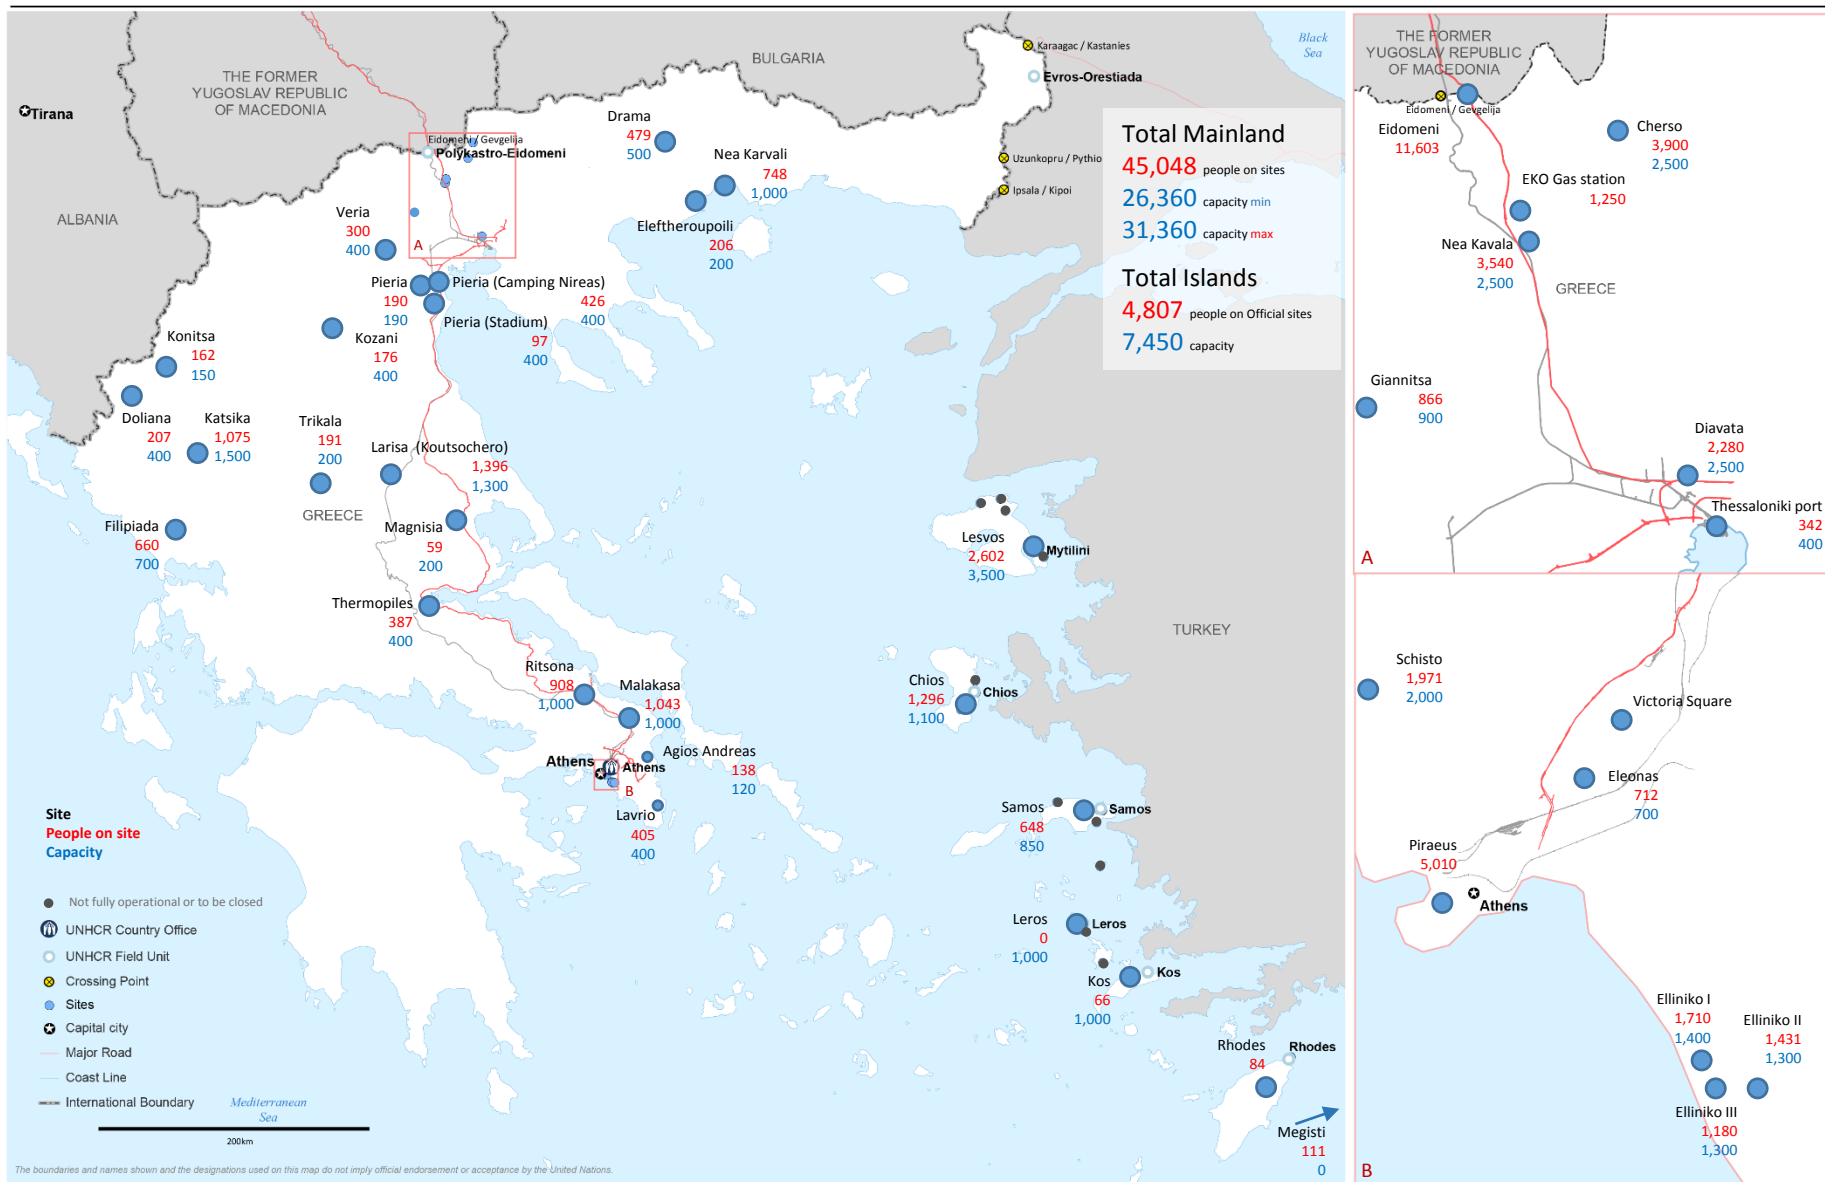

# Europe Refugee Emergency

## Site locations in Greece

As of 26 March 2016 08:00 a.m. EET

Based on figures from the Coordination Centre for the Management of the Refugee Crisis as of 26/03/2016 08:00 a.m. Eastern European Time.

Online map with additional information: <http://www.unhcr.gr/sites>