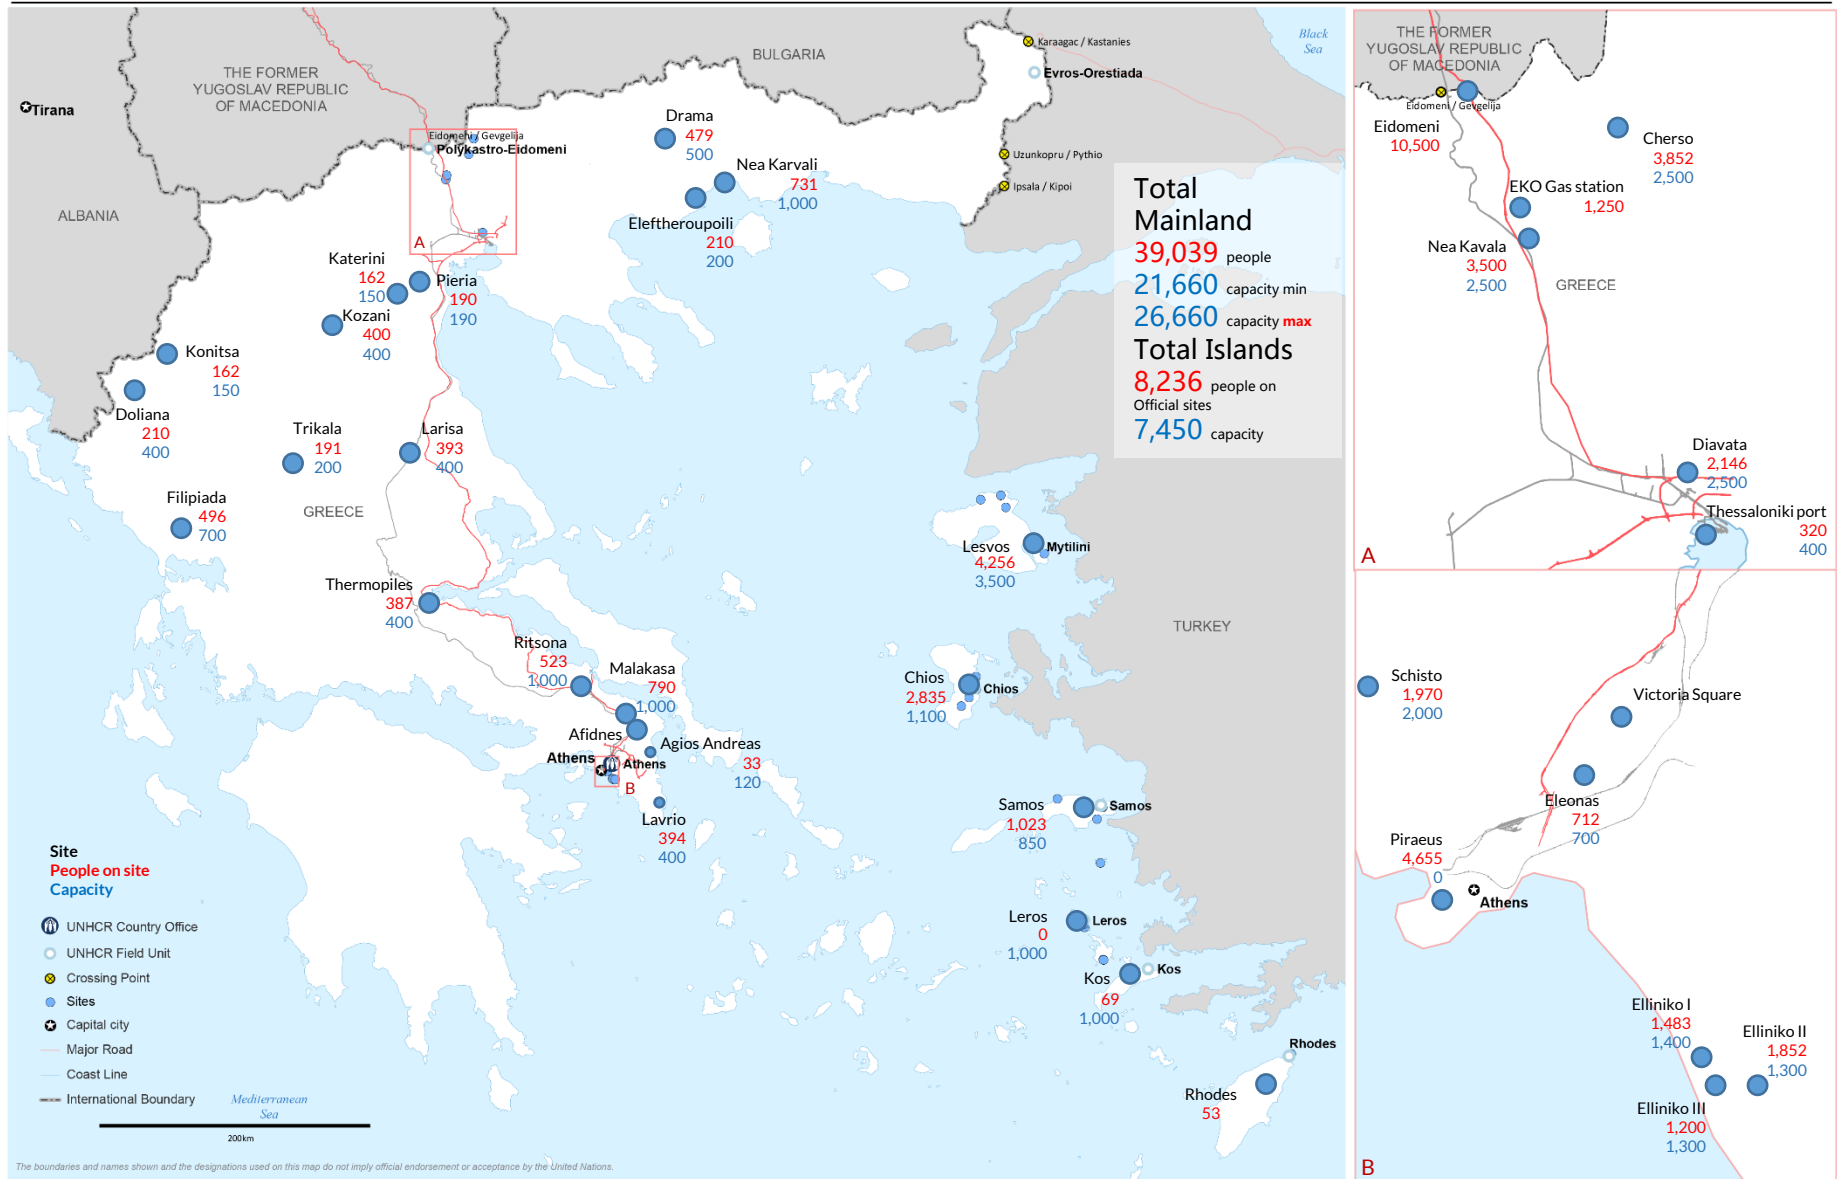

# Europe Refugee Emergency

## Site locations in Greece

As of 19 March 2016 08:00 a.m. EET

Based on figures from the Coordination Centre for the Management of the Refugee Crisis as of 19/03/2016 08:00 a.m. Eastern European Time