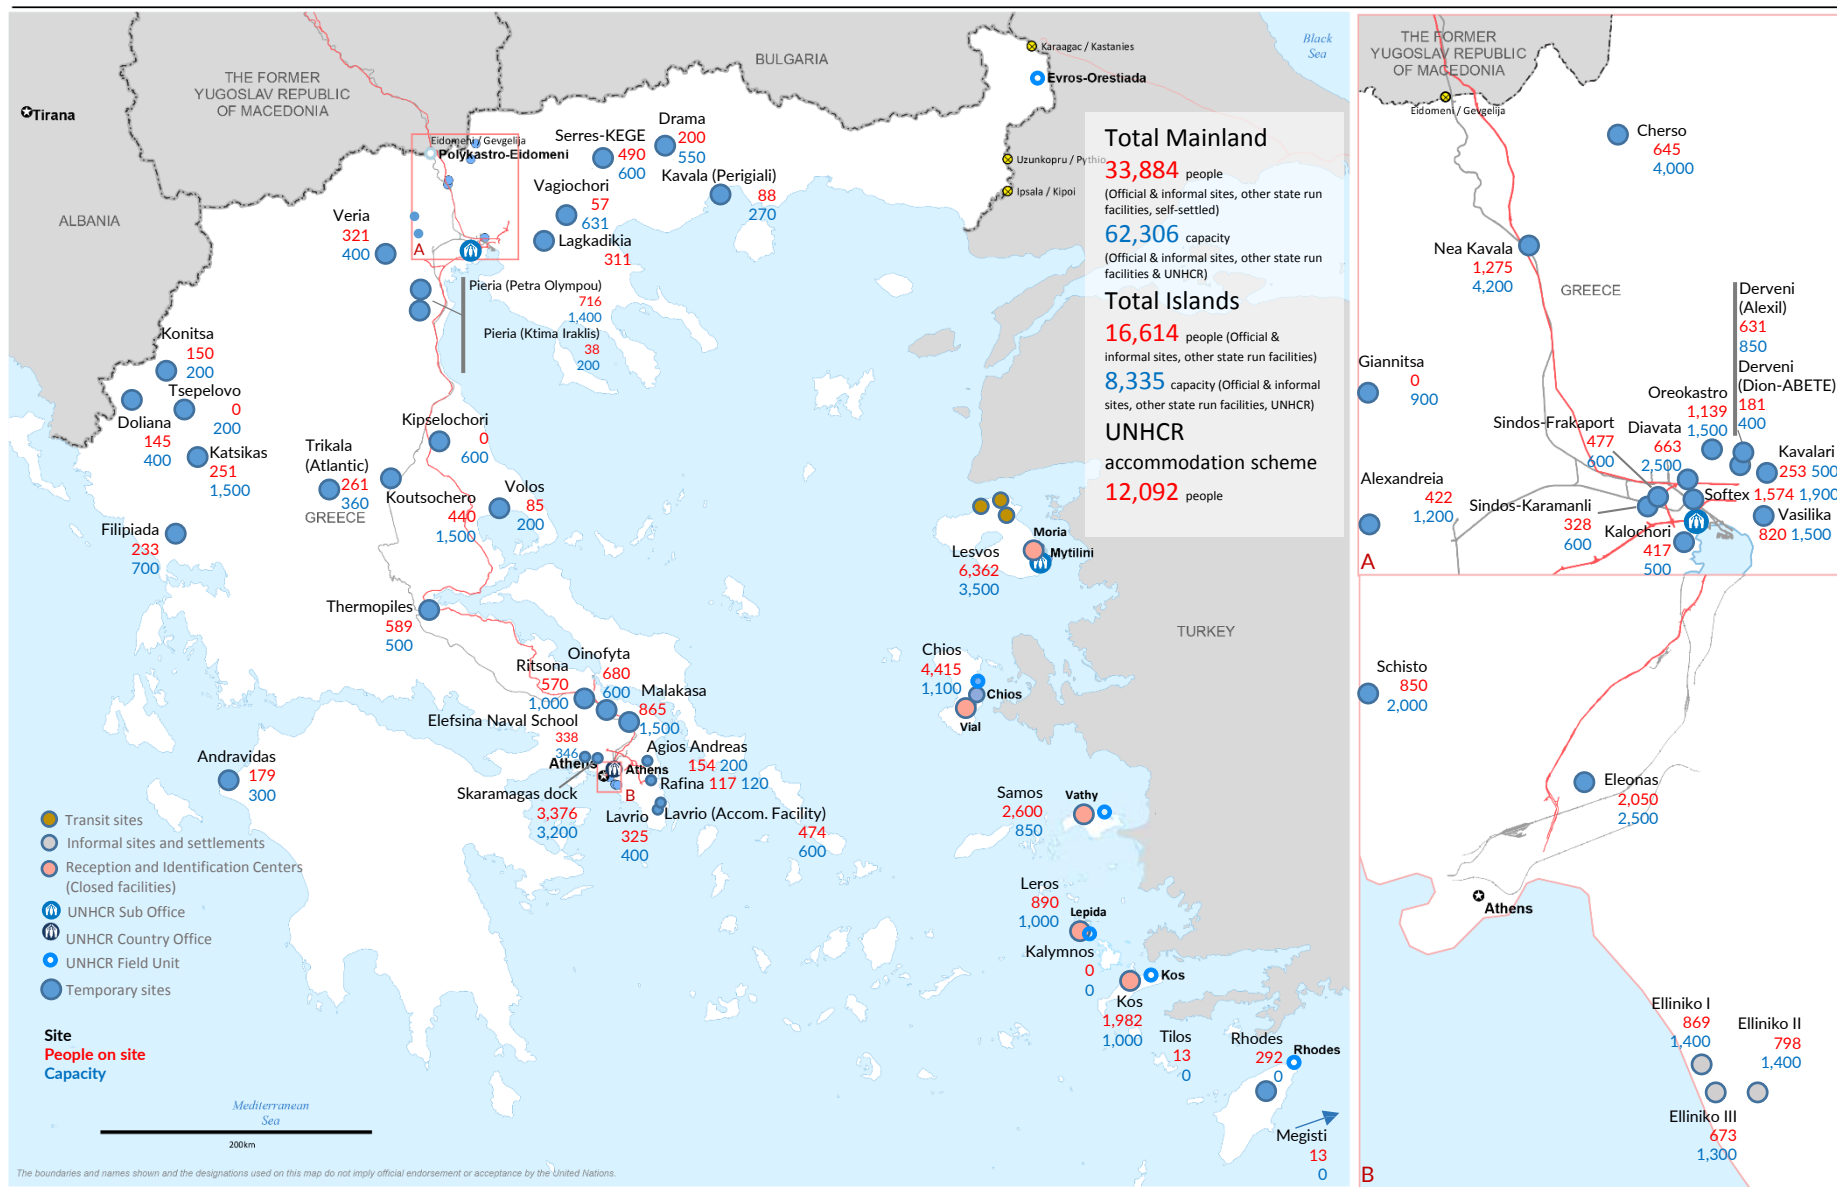

Europe Refugee Emergency

Daily map indicating capacity and occupancy (Governmental figures)

As of 28 November 2016 08:00 a.m. EET

Presence and capacity are based on Governmental figures from the Coordination Centre for the Management of the Refugee Crisis, as of 28/11/2016 08:00 a.m. Eastern European Time. Online map with additional information: <http://www.unhcr.gr/sites>