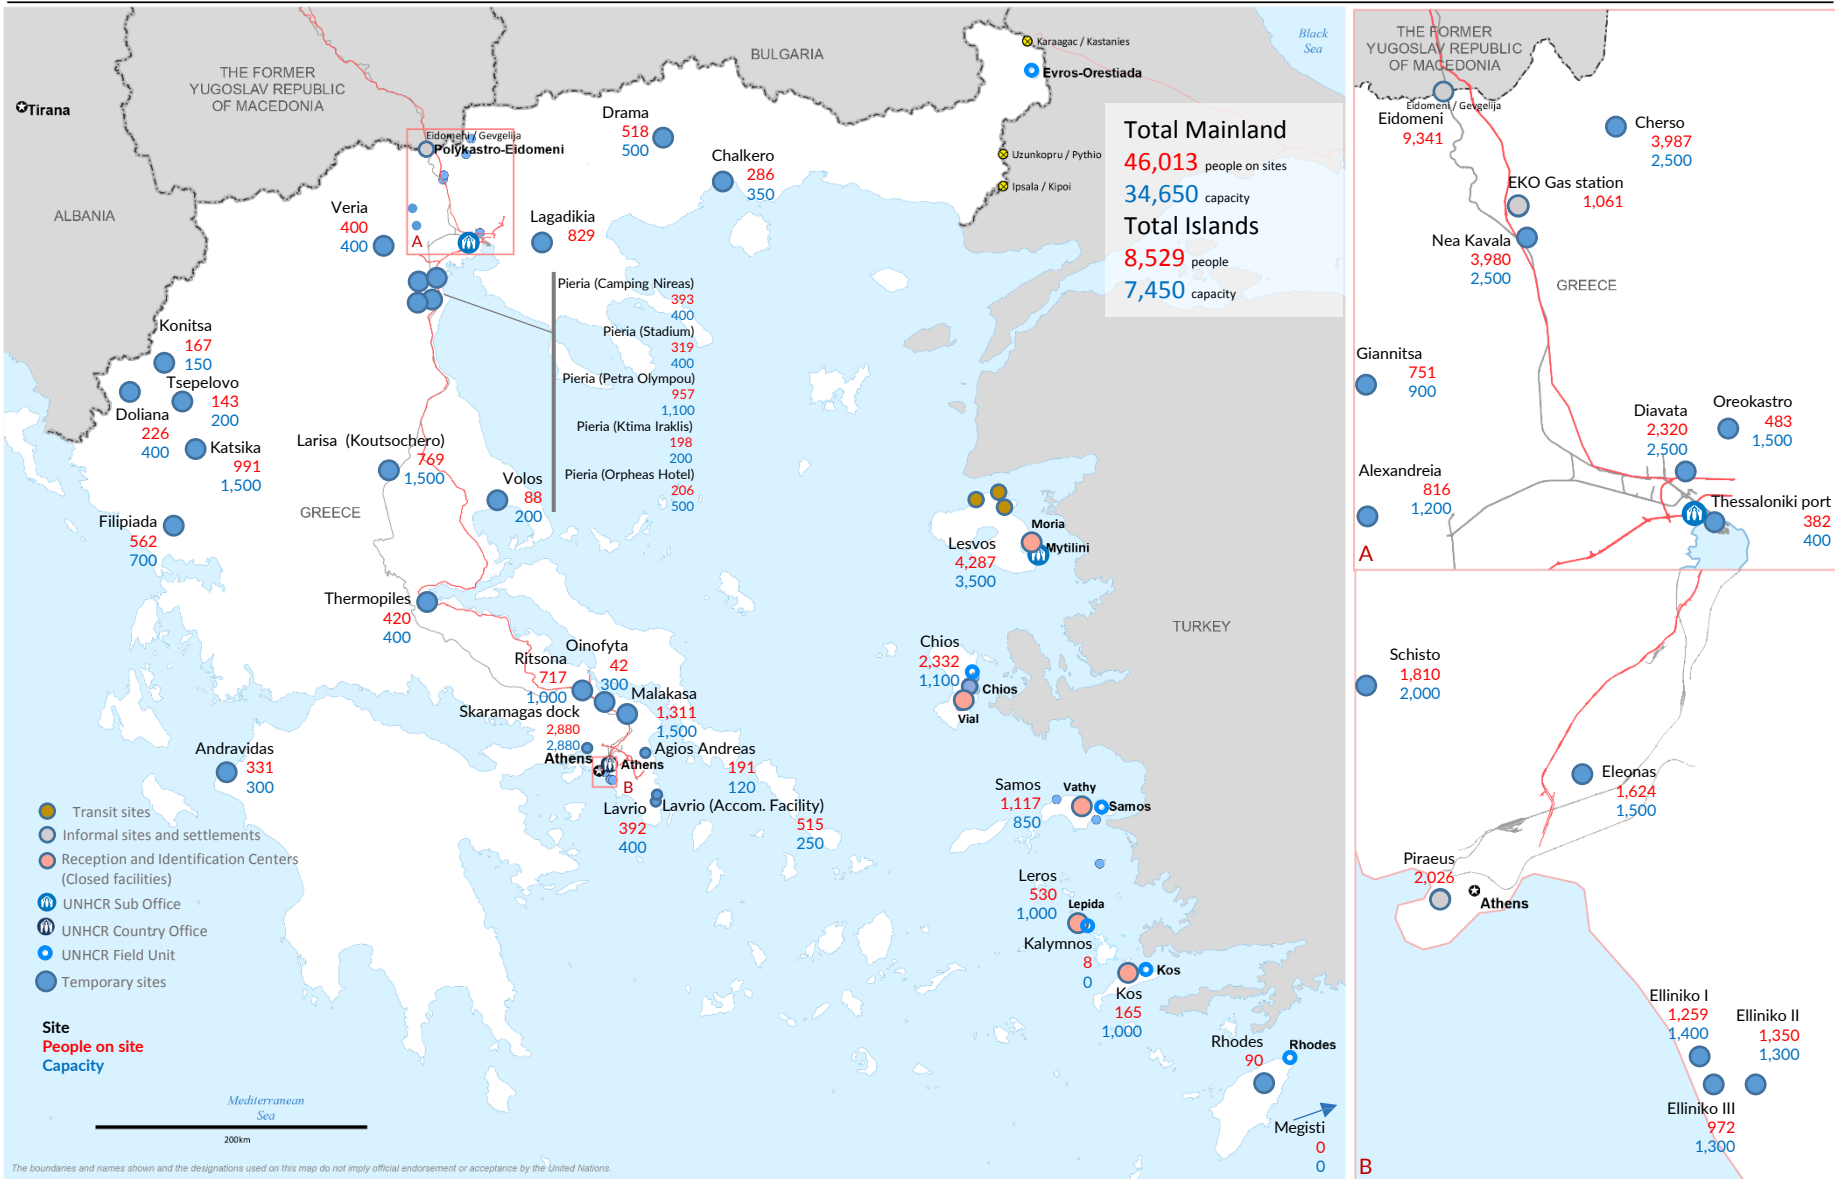

Europe Refugee Emergency

Daily map indicating capacity and occupancy (Governmental figures)

As of 12 May 2016 08:00 a.m. EET

Presence and capacity are based on Governmental figures from the Coordination Centre for the Management of the Refugee Crisis, as of 12/05/2016 08:00 a.m. Eastern European Time. Online map with additional information: <http://www.unhcr.gr/sites>

Funded by European Union Humanitarian Aid