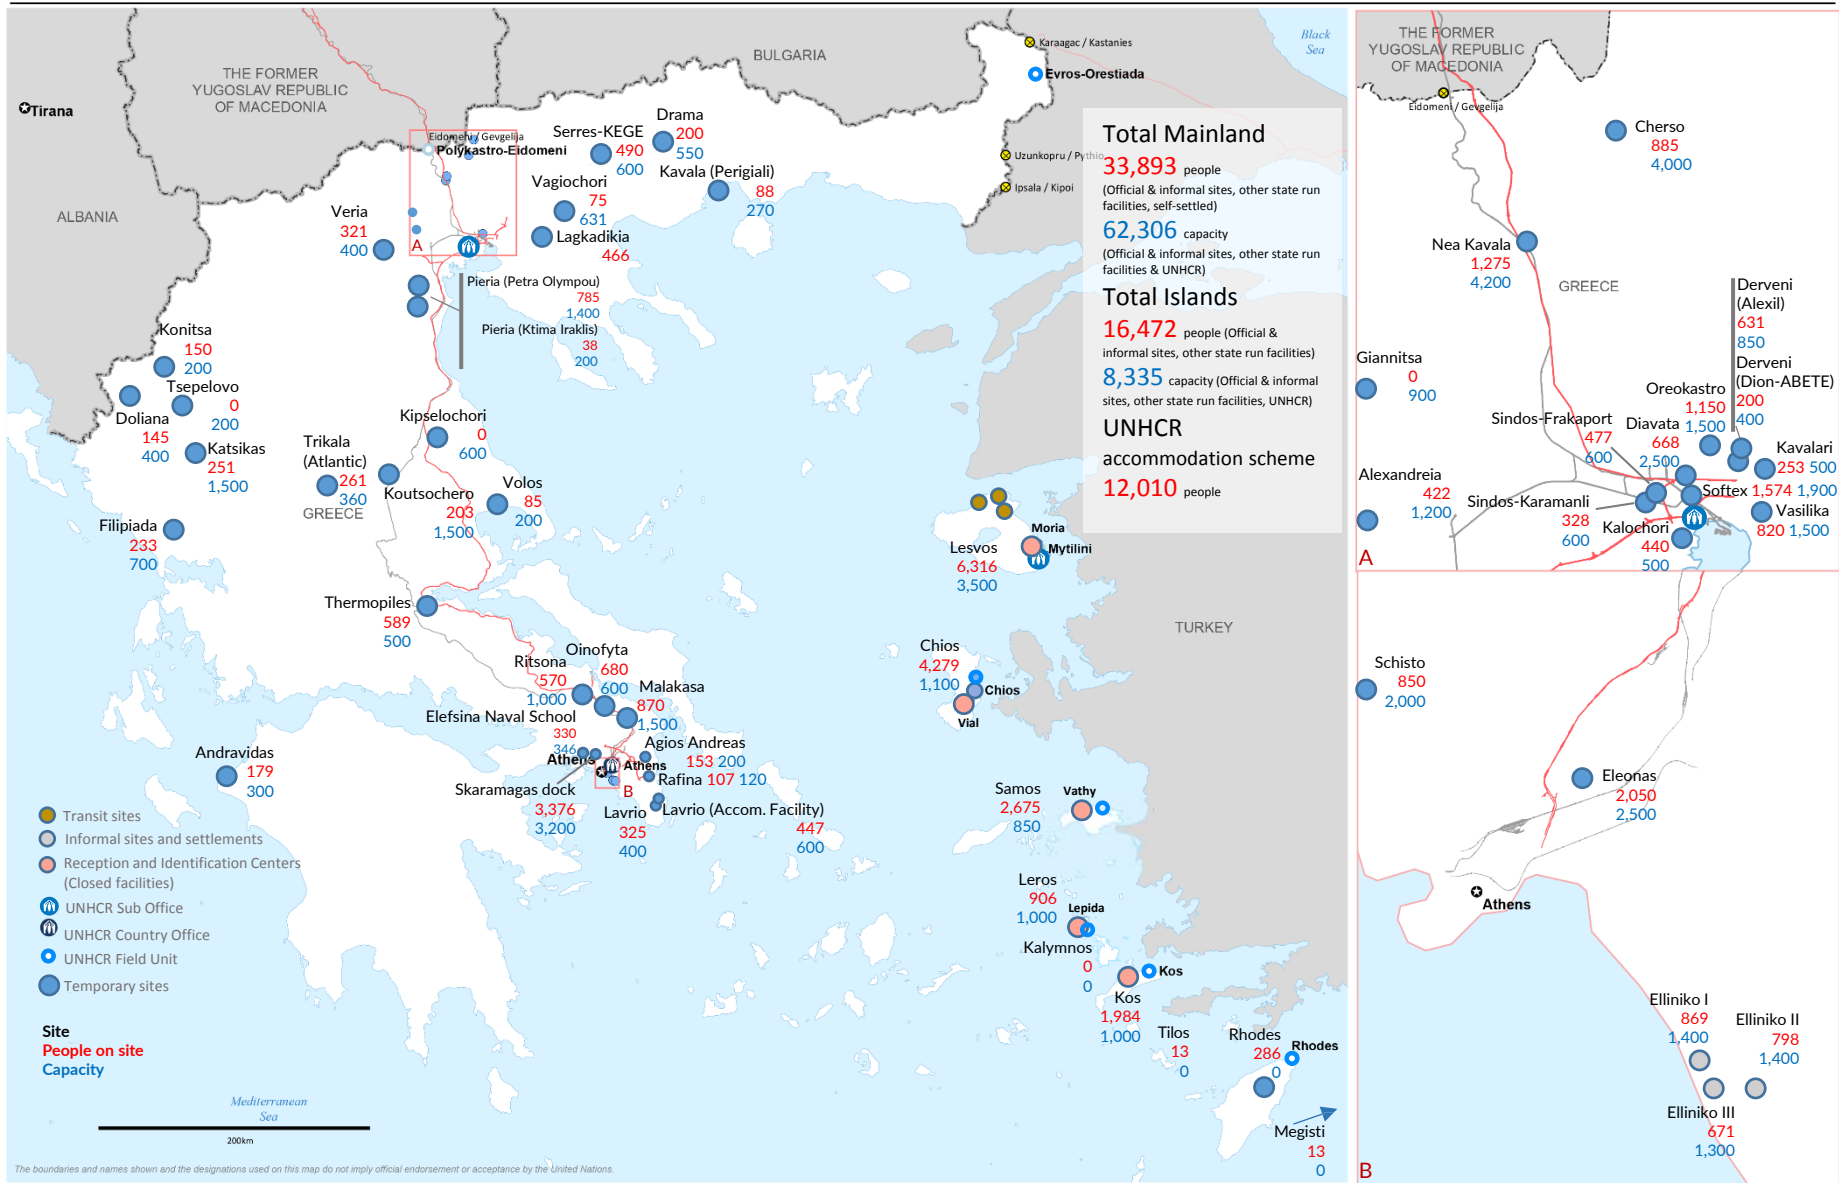

# Europe Refugee Emergency

Daily map indicating capacity and occupancy (Governmental figures)

As of 25 November 2016 08:00 a.m. EET

Presence and capacity are based on Governmental figures from the Coordination Centre for the Management of the Refugee Crisis, as of 25/11/2016 08:00 a.m. Eastern European Time. Online map with additional information: <http://www.unhcr.gr/sites>

Funded by European Union Humanitarian Aid