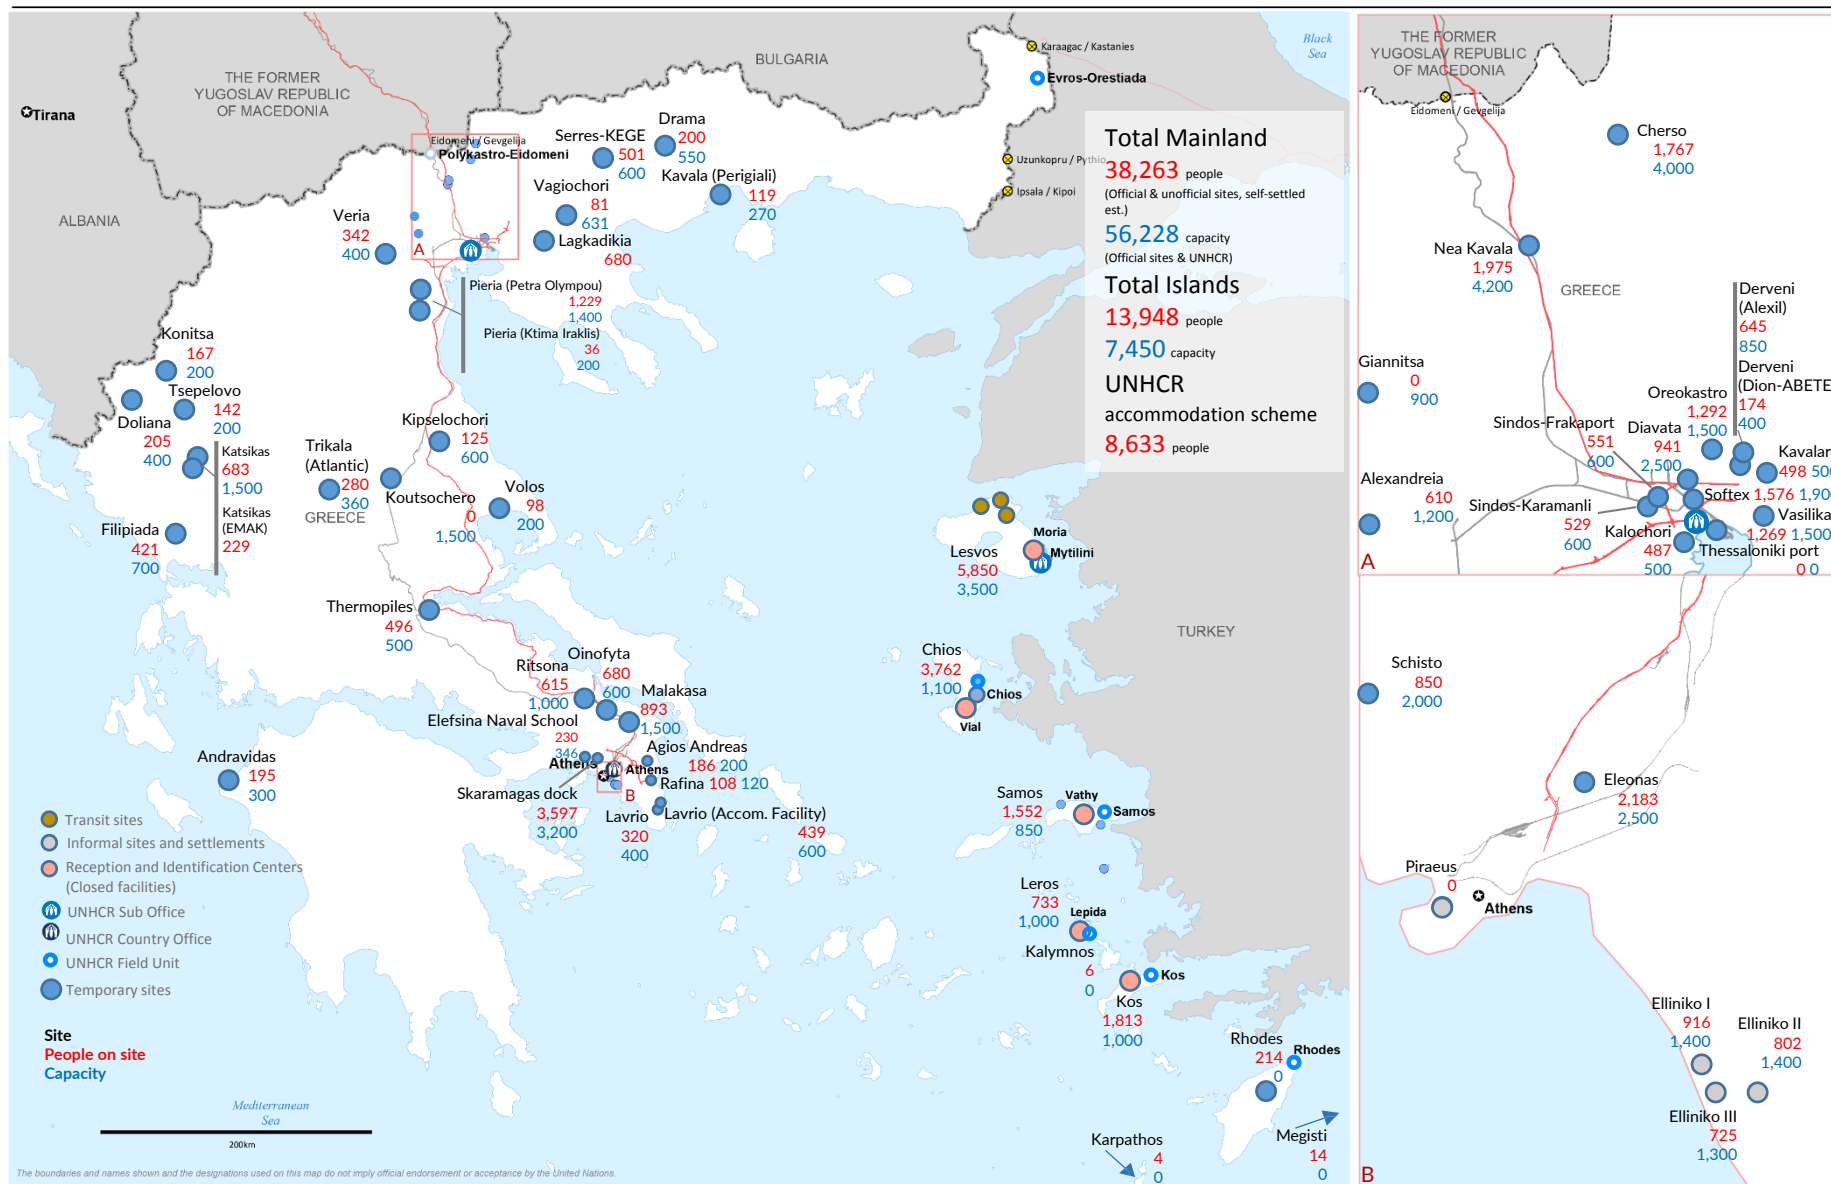

# Europe Refugee Emergency

Daily map indicating capacity and occupancy (Governmental figures)

As of 25 September 2016 08:00 a.m. EET

Presence and capacity are based on Governmental figures from the Coordination Centre for the Management of the Refugee Crisis, as of 25/09/2016 08:00 a.m. Eastern European Time. Online map with additional information: <http://www.unhcr.gr/sites>

Funded by European Union Humanitarian Aid